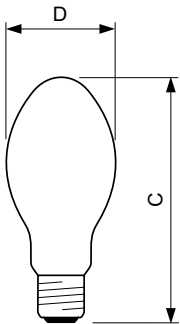

Versions

LPPR SON-APIA Plus-Xtra E27

Dimensional drawing

Product	D (max)	C (max)
MST SON APIA Plus Xtra 50W E27 1SL/24	71 mm	156 mm
MST SON APIA Plus Xtra 70W E27 1SL/24	71 mm	156 mm

General Information

Cap-Base	E27
Operating Position	UNIVERSAL