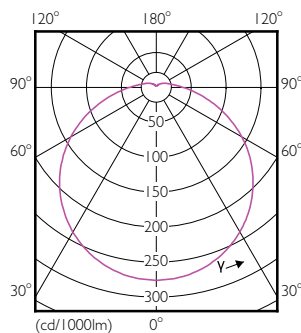

Operating and Electrical

Order Code	Full Product Name	Wattage Equivalent	Power (Nom)
79879900	ESS LED 7W E27 2700K 230V R63	70 W	7 W
79815700	ESS LED 7W E27 6500K 230V R63	70 W	7 W

Order Code	Full Product Name	Wattage Equivalent	Power (Nom)
79817100	ESS LED 9W E27 2700K 230V R80	80 W	9 W
79821800	ESS LED 9W E27 6500K 230V R80	80 W	9 W

Light Technical

Order Code	Full Product Name	Colour Code	Correlated	Llmf At End	Luminous Flux (Nom)
			Temperature (Nom)	Lifetime (Nom)	
79879900	ESS LED 7W E27 2700K 230V R63	827	2700 K	70 %	680 lm
79815700	ESS LED 7W E27 6500K 230V R63	865	6500 K	70 %	720 lm

Order Code	Full Product Name	Colour Code	Correlated	Llmf At End	Luminous Flux (Nom)
			Temperature (Nom)	Lifetime (Nom)	
79817100	ESS LED 9W E27 2700K 230V R80	827	2700 K	0.7 %	880 lm
79821800	ESS LED 9W E27 6500K 230V R80	865	6500 K	0.7 %	950 lm

Mechanical and Housing

Order Code	Full Product Name	Bulb Shape
79879900	ESS LED 7W E27 2700K 230V R63	R63
79815700	ESS LED 7W E27 6500K 230V R63	R63

Order Code	Full Product Name	Bulb Shape
79817100	ESS LED 9W E27 2700K 230V R80	R80
79821800	ESS LED 9W E27 6500K 230V R80	R80

Temperature

Order Code	Full Product Name	T-Case Maximum (Nom)
79879900	ESS LED 7W E27 2700K 230V R63	68 °C
79815700	ESS LED 7W E27 6500K 230V R63	68 °C
79817100	ESS LED 9W E27 2700K 230V R80	72 °C
79821800	ESS LED 9W E27 6500K 230V R80	72 °C