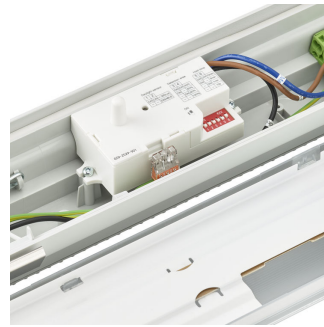

CoreLine waterproof G2 (WT120C
G2),MDU, Motion Detection Unit