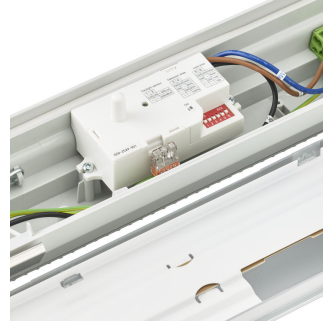

CoreLine waterproof G2 (WT120C
G2),MDU, Motion Detection Unit