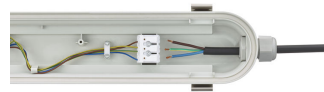

CoreLine Waterproof WT120C G2
PCU-13DPP