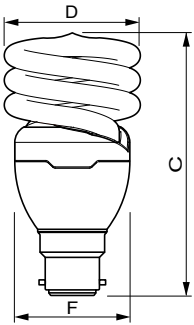

TORNADO

Versions

Dimensional drawing

Product	D (max)	C (max)	F (max)
TORNADO 20W CDL B22 220-240V 1PF/6	56.5 mm	110.0 mm	47 mm