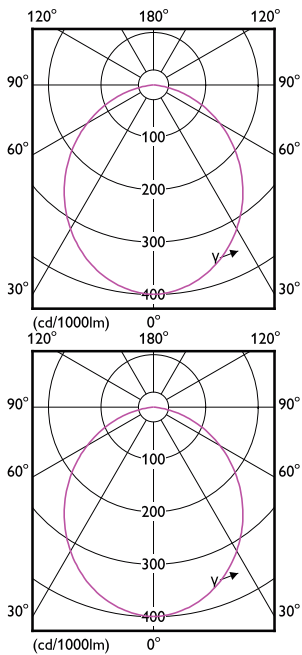

Essential SmartBright LED Downlight G2

Order Code	Full Product Name	Init. Corr. Colour Temperature	Initial luminous flux	Initial input power
30928699	DN027C LED15/WW D200	3000 K	1500 lm	18 W
30929399	DN027C LED15/NW D200	4000 K	1500 lm	18 W
30930999	DN027C LED15/CW D200	6500 K	1500 lm	18 W

Order Code	Full Product Name	Init. Corr. Colour Temperature	Initial luminous flux	Initial input power
30931699	DN027C LED20/WW D225	3000 K	2000 lm	23 W
30932399	DN027C LED20/NW D225	4000 K	2000 lm	23 W
30933099	DN027C LED20/CW D225	6500 K	2000 lm	23 W

Mechanical and Housing

Order Code	Full Product Name	Colour
30922499	DN027C LED9/WW D150	White
30923199	DN027C LED9/NW D150	White
30924899	DN027C LED9/CW D150	White
30925599	DN027C LED12/WW D175	White
01816097	DN027C LED12/NW D175	White
30927999	DN027C LED12/CW D175	white
30928699	DN027C LED15/WW D200	White
30929399	DN027C LED15/NW D200	White
30930999	DN027C LED15/CW D200	White
30931699	DN027C LED20/WW D225	white
30932399	DN027C LED20/NW D225	white
30933099	DN027C LED20/CW D225	white