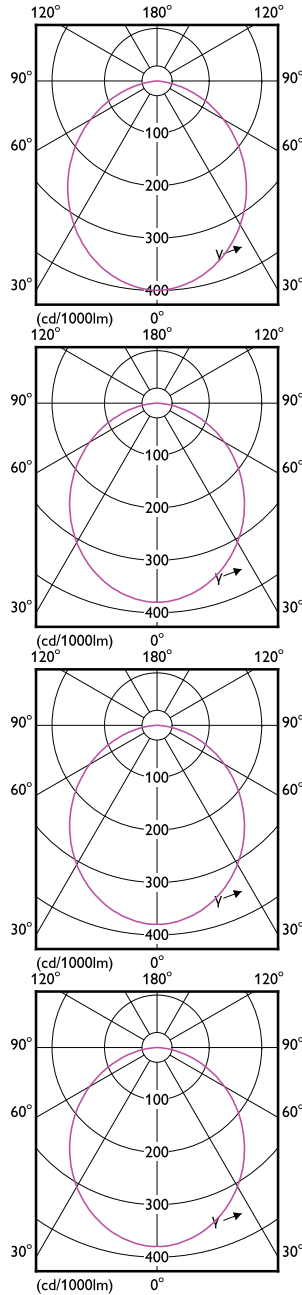

Essential SmartBright LED Downlight G2

Order Code	Full Product Name	Init. Corr. Colour Temperature	Initial luminous flux	Initial input power
30928699	DN027C LED15/WW D200	3000 K	1500 lm	18 W
30929399	DN027C LED15/NW D200	4000 K	1500 lm	18 W
30930999	DN027C LED15/CW D200	6500 K	1500 lm	18 W

Order Code	Full Product Name	Init. Corr. Colour Temperature	Initial luminous flux	Initial input power
30931699	DN027C LED20/WW D225	3000 K	2000 lm	23 W
30932399	DN027C LED20/NW D225	4000 K	2000 lm	23 W
30933099	DN027C LED20/CW D225	6500 K	2000 lm	23 W

Mechanical and Housing

Order Code	Full Product Name	Colour
30922499	DN027C LED9/WW D150	White
30923199	DN027C LED9/NW D150	White
30924899	DN027C LED9/CW D150	White
30925599	DN027C LED12/WW D175	White
01816097	DN027C LED12/NW D175	White
30927999	DN027C LED12/CW D175	white
30928699	DN027C LED15/WW D200	White
30929399	DN027C LED15/NW D200	White
30930999	DN027C LED15/CW D200	White
30931699	DN027C LED20/WW D225	white
30932399	DN027C LED20/NW D225	white
30933099	DN027C LED20/CW D225	white