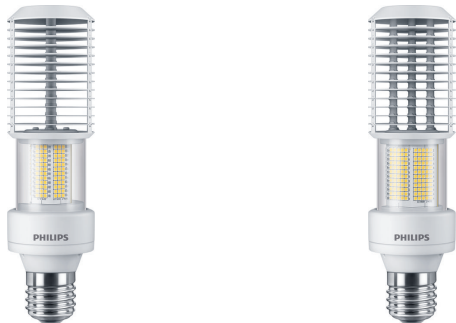

TrueForce LED Public (Road – SON)

Warnings and Safety

- Installation must always be performed by a qualified electrician or installer. Use the installation guide for instructions.

Versions

Dimensional drawing

Product	D	C
TrueForce LED Road 120-68W E40 740	71 mm	262 mm
TrueForce LED Road 112-68W E40 730	71 mm	262 mm
TrueForce LED Road 90-55W E40 740	71 mm	262 mm

Controls and Dimming

Dimmable	No

Operating and Electrical

Input Frequency	50 Hz
Wattage Equivalent	100 W
Starting Time (Nom)	0.5 s

General Information

Cap-Base	E40
Nominal Lifetime (Nom)	50000 h
Switching Cycle	50,000X

Light Technical

Colour Rendering Index (Nom)	70
LLmf At End Of Nominal Lifetime (Nom)	70 %

Mechanical and Housing

Bulb Finish	Clear
Bulb Shape	Others

Approval and Application

Order Code	Full Product Name	Energy Consumption kWh/1000 h
63906800	TrueForce LED Road 90-55W E40 740	55 kWh
63908200	TrueForce LED Road 112-68W E40 730	68 kWh
63910500	TrueForce LED Road 120-68W E40 740	68 kWh