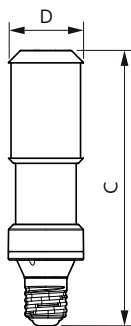

Application

- Road and Street
- Parks

TrueForce LED Public (Road – SON)

Warnings and Safety

- Installation must always be performed by a qualified electrician or installer. Use the installation guide for instructions.

Versions

Dimensional drawing

Product	D	C
TrueForce LED Road 120-68W E40 740	71 mm	262 mm
TrueForce LED Road 112-68W E40 730	71 mm	262 mm
TrueForce LED Road 90-55W E40 740	71 mm	262 mm

Controls and Dimming