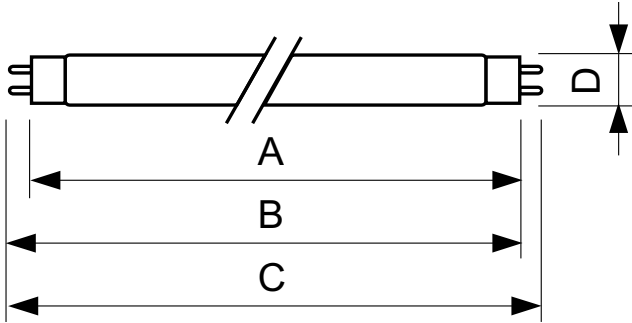

The coolest light, feels twice as bright

TL-D Snow White

The Snow White is a low-pressure mercury discharge lamp with a tubular 26 mm envelope, available in 18 W, 36 W and 58 W. The extreme high colour temperature of the Snow White range creates very cool ambience, making the lamp especially suitable in very hot and dry climate conditions.

TL-D Snow White

Dimensional drawing

Product	D (max)	A (max)	B (max)	B (min)	C (max)
TL-D 18W Snow White 1SL/25	28 mm	589.8 mm	596.9 mm	594.5 mm	604 mm
TL-D 36W Snow White 1SL/25	28 mm	1199.4 mm	1206.5 mm	1204.1 mm	1213.6 mm
TL-D 58W Snow White 1SL/25	28 mm	1500.0 mm	1507.1 mm	1504.7 mm	1514.2 mm