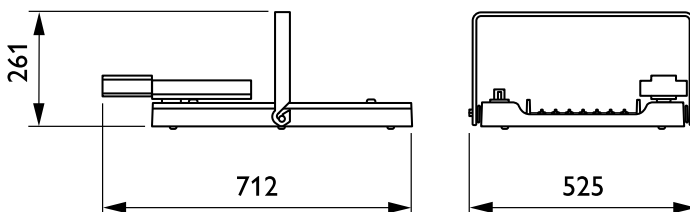

Housing material	Aluminum
Reflector material	-
Optic material	Polycarbonate
Optical cover/lens material	Glass
Fixation material	Steel
Optical cover/lens finish	Clear
Overall length	712 mm
Overall width	490 mm
Overall height	120 mm
Colour	Silver RAL 9006
Dimensions (height x width x depth)	120 x 490 x 712 mm (4.7 x 19.3 x 28 in)

Dimensional drawing

GentleSpace gen3 BY480P-BY483P

Photometric data

OFPC1_BY481XACW1xLED250S840WB

IFGU1_BY481XACW1xLED250S840WB