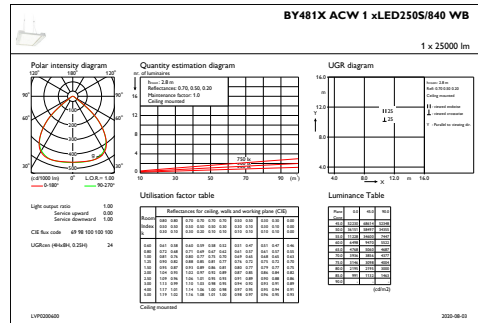

Housing material	Aluminum
Reflector material	-
Optic material	Polycarbonate
Optical cover/lens material	Glass
Fixation material	Steel
Optical cover/lens finish	Clear
Overall length	712 mm
Overall width	490 mm
Overall height	120 mm
Colour	Silver RAL 9006
Dimensions (height x width x depth)	120 x 490 x 712 mm (4.7 x 19.3 x 28 in)

Luminous flux tolerance	+/-10%
Initial LED luminaire efficacy	154 lm/W
Init. Corr. Colour Temperature	4000 K
Init. Colour rendering index	>80
Initial chromaticity	(0.38, 0.38) SDCM <3
Initial input power	160 W
Power consumption tolerance	+/-10%

Dimensional drawing

GentleSpace gen3 BY480P-BY483P

Photometric data

OFPC1_BY481XACW1xLED250S840WB

IFGU1_BY481XACW1xLED250S840WB