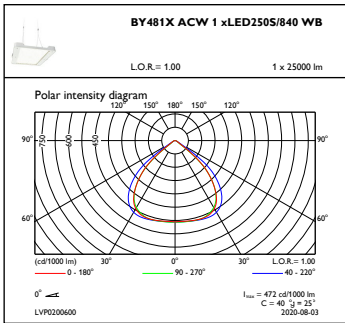

Housing material	Aluminum
Reflector material	-
Optic material	Polycarbonate
Optical cover/lens material	Glass
Fixation material	Steel
Optical cover/lens finish	Clear
Overall length	712 mm
Overall width	490 mm
Overall height	120 mm
Colour	Silver RAL 9006
Dimensions (height x width x depth)	120 x 490 x 712 mm (4.7 x 19.3 x 28 in)

Luminous flux tolerance	+/-10%
Initial LED luminaire efficacy	154 lm/W
Init. Corr. Colour Temperature	4000 K
Init. Colour rendering index	>80
Initial chromaticity	(0.38, 0.38) SDCM <3
Initial input power	160 W
Power consumption tolerance	+/-10%

Application Conditions

Ambient temperature range	-30 to +45 °C
Performance ambient temperature Tq	45 °C
Maximum dimming level	10%
Suitable for random switching	Yes

Product Data

Full product code	871869940737700
Order product name	BY481X LED250S/840 WB GC SI ACW-L BR
EAN/UPC – product	8718699407377
Order code	40737700
SAP numerator – quantity per pack	1
Numerator – packs per outer box	1
SAP material	910500465543
SAP net weight (piece)	11.000 kg

Dimensional drawing

GentleSpace gen3 BY480P-BY483P

Photometric data

OFPC1_BY481XACW1xLED250S840WB

IFGU1_BY481XACW1xLED250S840WB