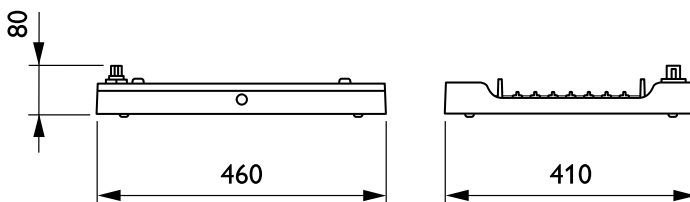

Approval and Application

Ingress protection code	IP65 [Dust penetration-protected, jet-proof]
Mech. impact protection code	IK07 [2 J reinforced]

Initial Performance (IEC Compliant)

Initial luminous flux (system flux)	17000 lm

Luminous flux tolerance	+/-10%
Initial LED luminaire efficacy	142 lm/W
Init. Corr. Colour Temperature	6500 K
Init. Colour rendering index	>80
Initial chromaticity	(0.38, 0.38) SDCM <3
Initial input power	120 W
Power consumption tolerance	+/-10%

Over Time Performance (IEC Compliant)

Control gear failure rate at median useful life 50,000 h	5 %
Control gear failure rate at median useful life 100,000 h	10 %
Lumen maintenance at median useful life* 50,000 h	L90
Lumen maintenance at median useful life* 100,000 h	L80

Application Conditions

Ambient temperature range	-30 to +45 °C
Performance ambient temperature Tq	45 °C
Maximum dimming level	10%
Suitable for random switching	No

Product Data

Full product code	871869940828200
Order product name	BY480P LED170S/865 PSD WB GC SI
EAN/UPC – product	8718699408282
Order code	40828200
SAP numerator – quantity per pack	1
Numerator – packs per outer box	1
SAP material	910500465613
SAP net weight (piece)	7.900 kg

Dimensional drawing

GentleSpace gen3 BY480P-BY483P