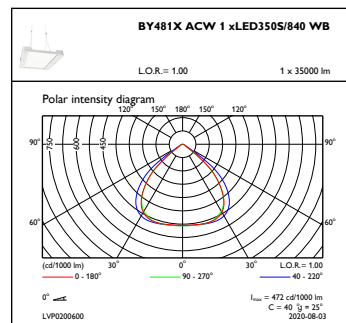

## Mechanical and Housing

Housing material	Aluminum
Reflector material	-
Optic material	Polycarbonate
Optical cover/lens material	Glass
Fixation material	Steel
Optical cover/lens finish	Clear
Overall length	712 mm
Overall width	490 mm
Overall height	120 mm
Colour	Silver RAL 9006
Dimensions (height x width x depth)	120 x 490 x 712 mm (4.7 x 19.3 x 28 in)

## Dimensional drawing

GentleSpace gen3 BY480P-BY483P

## Photometric data

IFGU1\_BY481XACW1xLED350S840WB

OFPC1\_BY481XACW1xLED350S840WB