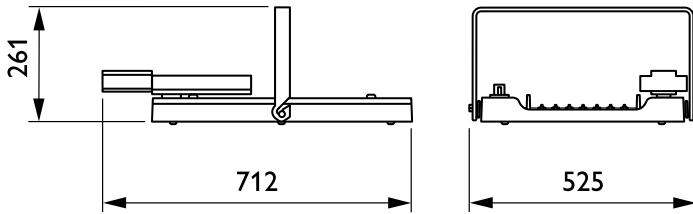

GentleSpace Gen3

Dimensional drawing

GentleSpace gen3 BY480P-BY483P