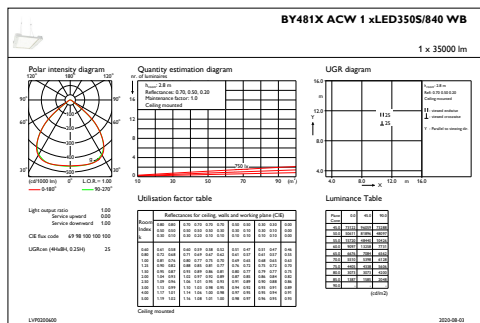

Photometric data

IFGU1_BY481XACW1xLED350S840WB