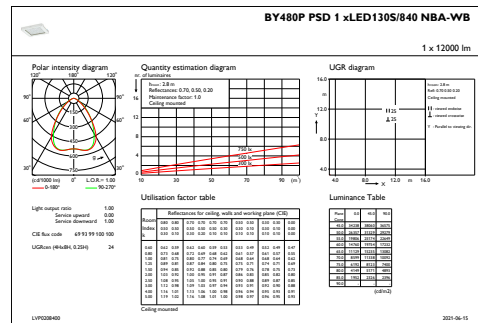

Application Conditions

Ambient temperature range	-30 to +45 °C
Performance ambient temperature Tq	45 °C
Maximum dimming level	10%
Suitable for random switching	No

Product Data

Full product code	871869941463400
Order product name	BY480P LED130S/840 PSD NBA GC SI
EAN/UPC – product	8718699414634
Order code	41463400
SAP numerator – quantity per pack	1
Numerator – packs per outer box	1
SAP material	910500465801
SAP net weight (piece)	7.900 kg

GentleSpace Gen3

Dimensional drawing

GentleSpace gen3 BY480P-BY483P

Photometric data

OFPC1_BY480PPSD1xLED130S840NBA-WB

OFPC1_BY480PPSD1xLED130S840NBA-NB

IFGU1_BY480PPSD1xLED130S840NBA-NB

IFGU1_BY480PPSD1xLED130S840NBA-WB