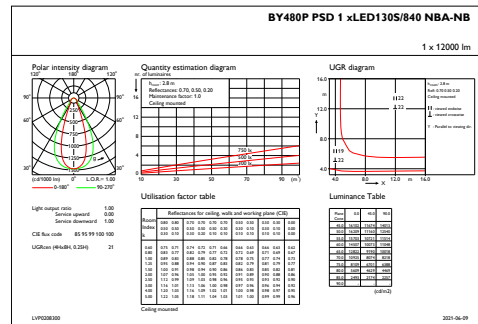

Application Conditions

Ambient temperature range	-30 to +45 °C
Performance ambient temperature Tq	45 °C
Maximum dimming level	10%
Suitable for random switching	No

Product Data

Full product code	871869941463400
Order product name	BY480P LED130S/840 PSD NBA GC SI
EAN/UPC – product	8718699414634
Order code	41463400
SAP numerator – quantity per pack	1
Numerator – packs per outer box	1
SAP material	910500465801
SAP net weight (piece)	7.900 kg

GentleSpace Gen3

Dimensional drawing

GentleSpace gen3 BY480P-BY483P

Photometric data

OFPC1_BY480PPSD1xLED130S840NBA-WB

OFPC1_BY480PPSD1xLED130S840NBA-NB

IFGU1_BY480PPSD1xLED130S840NBA-NB

IFGU1_BY480PPSD1xLED130S840NBA-WB