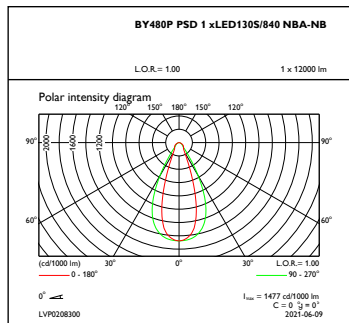

Housing material	Aluminum
Reflector material	-
Optic material	Polycarbonate
Optical cover/lens material	Glass
Fixation material	Steel
Optical cover/lens finish	Clear
Overall length	460 mm
Overall width	410 mm
Overall height	80 mm
Diameter	-
Colour	Silver RAL 9006
Dimensions (height x width x depth)	80 x 410 x 460 mm (3.1 x 16.1 x 18.1 in)

Application Conditions

Ambient temperature range	-30 to +45 °C
Performance ambient temperature Tq	45 °C
Maximum dimming level	10%
Suitable for random switching	No

Product Data

Full product code	871869941463400
Order product name	BY480P LED130S/840 PSD NBA GC SI
EAN/UPC – product	8718699414634
Order code	41463400
SAP numerator – quantity per pack	1
Numerator – packs per outer box	1
SAP material	910500465801
SAP net weight (piece)	7.900 kg

GentleSpace Gen3

Dimensional drawing

GentleSpace gen3 BY480P-BY483P

Photometric data

OFPC1_BY480PPSD1xLED130S840NBA-WB

OFPC1_BY480PPSD1xLED130S840NBA-NB

IFGU1_BY480PPSD1xLED130S840NBA-NB

IFGU1_BY480PPSD1xLED130S840NBA-WB