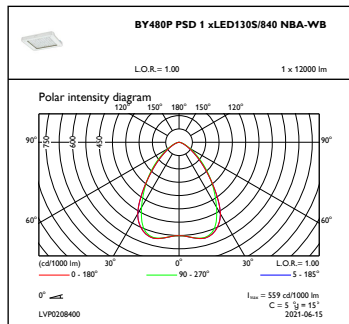

Housing material	Aluminum
Reflector material	-
Optic material	Polycarbonate
Optical cover/lens material	Glass
Fixation material	Steel
Optical cover/lens finish	Clear
Overall length	460 mm
Overall width	410 mm
Overall height	80 mm
Diameter	-
Colour	Silver RAL 9006
Dimensions (height x width x depth)	80 x 410 x 460 mm (3.1 x 16.1 x 18.1 in)

Initial Performance (IEC Compliant)

Initial luminous flux (system flux)	13000 lm
Luminous flux tolerance	+/-10%
Initial LED luminaire efficacy	153 lm/W
Init. Corr. Colour Temperature	4000 K
Init. Colour rendering index	>80
Initial chromaticity	(0.38, 0.38) SDCM <3
Initial input power	84 W
Power consumption tolerance	+/-10%

Application Conditions

Ambient temperature range	-30 to +45 °C
Performance ambient temperature Tq	45 °C
Maximum dimming level	10%
Suitable for random switching	No

Product Data

Full product code	871869941463400
Order product name	BY480P LED130S/840 PSD NBA GC SI
EAN/UPC – product	8718699414634
Order code	41463400
SAP numerator – quantity per pack	1
Numerator – packs per outer box	1
SAP material	910500465801
SAP net weight (piece)	7.900 kg

GentleSpace Gen3

Dimensional drawing

GentleSpace gen3 BY480P-BY483P

Photometric data

OFPC1_BY480PPSD1xLED130S840NBA-WB

OFPC1_BY480PPSD1xLED130S840NBA-NB

IFGU1_BY480PPSD1xLED130S840NBA-NB

IFGU1_BY480PPSD1xLED130S840NBA-WB