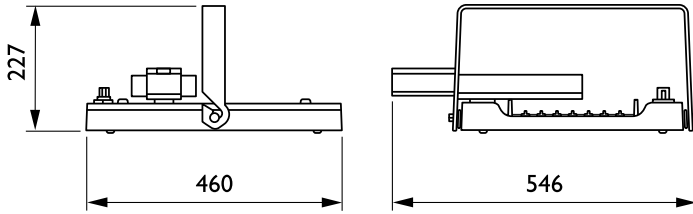

GentleSpace Gen3

Dimensional drawing

GentleSpace gen3 BY480P-BY483P