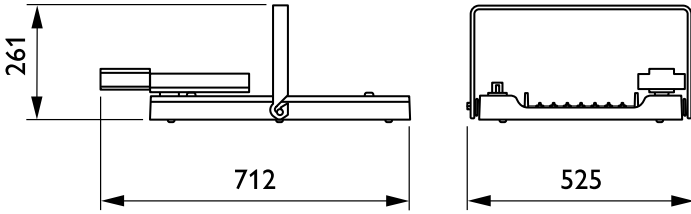

GentleSpace Gen3

Dimensional drawing