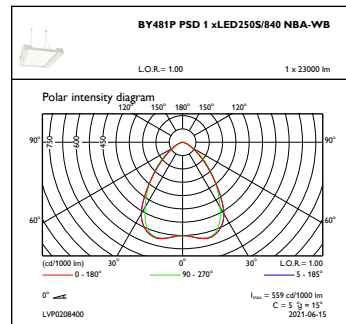

GentleSpace gen3 BY480P-BY483P

Photometric data