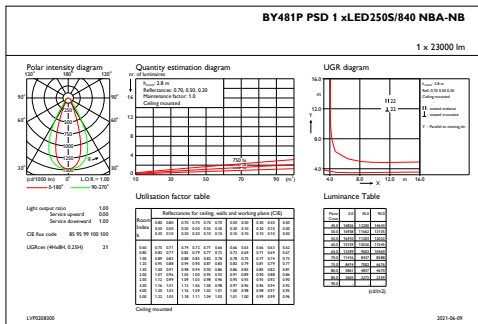

GentleSpace gen3 BY480P-BY483P

Photometric data