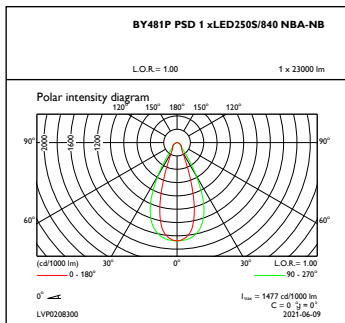

IFGU1_BY481PPSD1xLED250S840NBA-NB