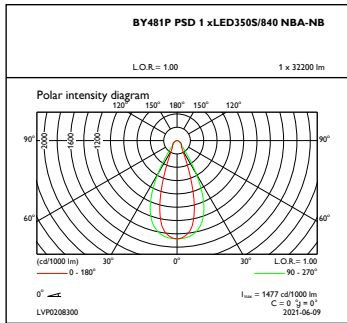

Controls and Dimming

Dimmable	Yes
----------	-----

Mechanical and Housing

Housing material	Aluminum
Reflector material	-
Optic material	Polycarbonate
Optical cover/lens material	Polycarbonate
Fixation material	Steel
Optical cover/lens finish	Clear
Overall length	600 mm
Overall width	490 mm
Overall height	110 mm
Diameter	-
Colour	Silver RAL 9006
Dimensions (height x width x depth)	110 x 490 x 600 mm (4.3 x 19.3 x 23.6 in)

GentleSpace Gen3

Dimensional drawing

BY481P LED350S/840 PSD NBA PC SI

Photometric data

OFPC1_

IFGU1_

OFPC1_BY481PPSD1xLED350S840NBA-NB

IFGU1_BY481PPSD1xLED350S840NBA-NB