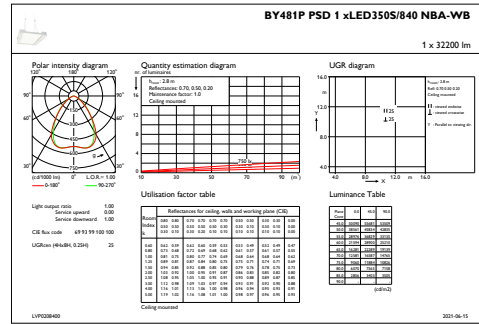

GentleSpace Gen3

Dimensional drawing

BY481P LED350S/840 PSD NBA PC SI

Photometric data

OFPC1_

IFGU1_

OFPC1_BY481PPSD1xLED350S840NBA-NB

IFGU1_BY481PPSD1xLED350S840NBA-NB