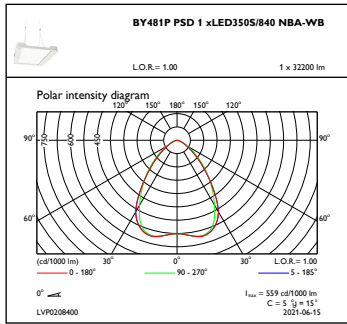

Controls and Dimming

Dimmable	Yes
----------	-----

Mechanical and Housing

Housing material	Aluminum
Reflector material	-
Optic material	Polycarbonate
Optical cover/lens material	Polycarbonate
Fixation material	Steel
Optical cover/lens finish	Clear
Overall length	600 mm
Overall width	490 mm
Overall height	110 mm
Diameter	-
Colour	Silver RAL 9006
Dimensions (height x width x depth)	110 x 490 x 600 mm (4.3 x 19.3 x 23.6 in)

Application Conditions

Ambient temperature range	-30 to +45 °C
Performance ambient temperature Tq	45 °C
Maximum dimming level	10%
Suitable for random switching	No

Product Data

Full product code	871869941467200
Order product name	BY481P LED350S/840 PSD NBA PC SI
EAN/UPC – product	8718699414672
Order code	41467200
SAP numerator – quantity per pack	1
Numerator – packs per outer box	1
SAP material	910500465805
SAP net weight (piece)	11.000 kg

GentleSpace Gen3

Dimensional drawing

BY481P LED350S/840 PSD NBA PC SI

Photometric data

OFPC1_

IFGU1_

OFPC1_BY481PPSD1xLED350S840NBA-NB

IFGU1_BY481PPSD1xLED350S840NBA-NB