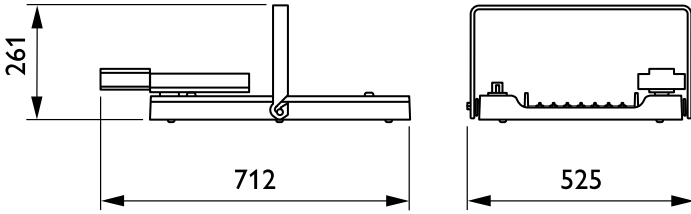

GentleSpace Gen3

Dimensional drawing

BY481P LED350S/840 PSD NBA PC SI