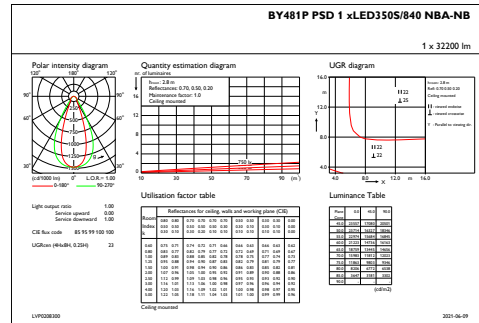

GentleSpace Gen3

Dimensional drawing

BY481P LED350S/840 PSD NBA PC SI

Photometric data

OFPC1_

IFGU1_

OFPC1_BY481PPSD1xLED350S840NBA-NB

IFGU1_BY481PPSD1xLED350S840NBA-NB