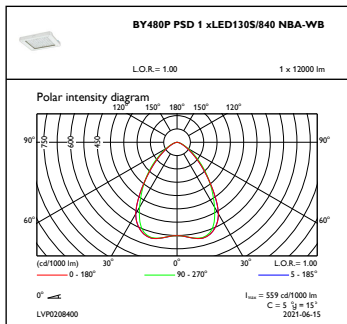

Photometric data

OFPC1_BY480PPSD1xLED130S840NBA-WB