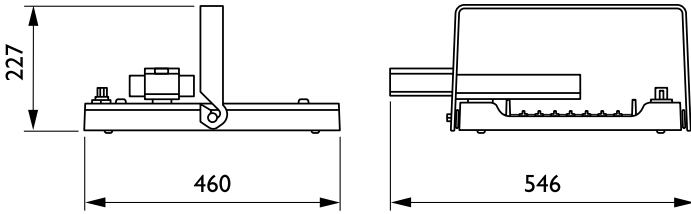

GentleSpace Gen3

Dimensional drawing

GentleSpace gen3 BY480P-BY483P