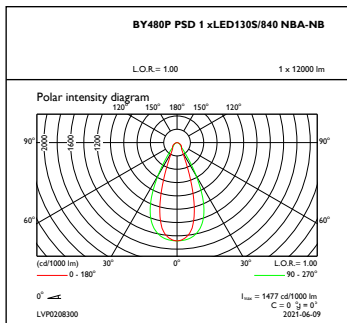

OFPC1_BY480PPSD1xLED130S840NBA-NB