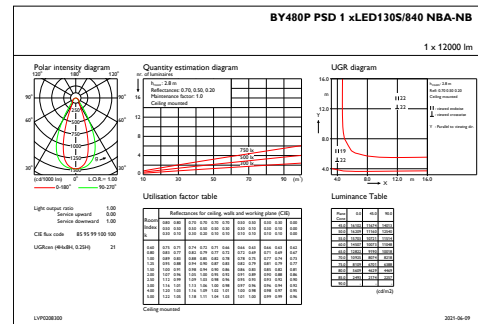

IFGU1_BY480PPSD1xLED130S840NBA-NB