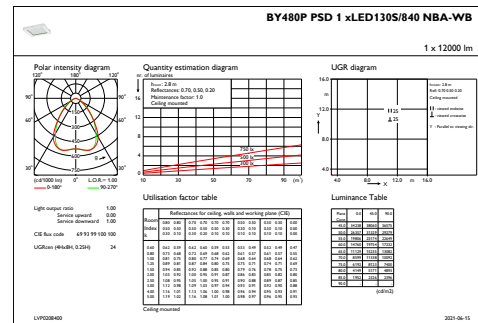

## Dimensional drawing

GentleSpace gen3 BY480P-BY483P

## Photometric data

OFPC1\_BY480PPSD1xLED130S840NBA-WB

IFGU1\_BY480PPSD1xLED130S840NBA-NB

OFPC1\_BY480PPSD1xLED130S840NBA-NB

IFGU1\_BY480PPSD1xLED130S840NBA-WB