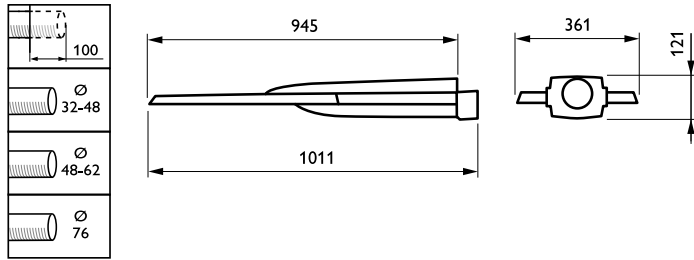

Dimensional drawing

BGP763 LED340-/740 II DW10 DGR SRG10 62