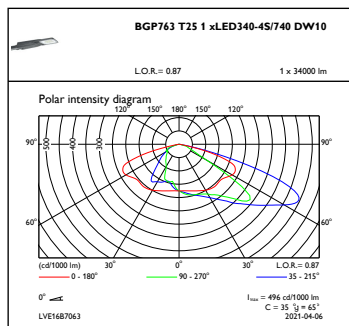

## Mechanical and housing

Housing material	Aluminum die-cast
Reflector material	Polycarbonate
Optic material	Acrylate
Optical cover/lens material	Glass
Fixation material	Stainless steel
Mounting device	62 [ Spigot for diameter 62 mm]
Optical cover/lens shape	Flat
Optical cover/lens finish	Clear
Overall length	1011 mm
Overall width	361 mm
Overall height	121 mm
Effective projected area	0.08 m <sup>2</sup>
Colour	Dark gray
Dimensions (height x width x depth)	121 x 361 x 1011 mm (4.8 x 14.2 x 39.8 in)

## Product data

Full product code	871869637844100
Order product name	BGP763 LED340-/740 II DW10 DGR SRG10 62
EAN/UPC – product	8718696378441
Order code	37844100
SAP numerator – quantity per pack	1
Numerator – packs per outer box	1
SAP material	910925866251
Copy Net Weight (Piece)	12.100 kg

Dimensional drawing

BGP763 LED340-/740 II DW10 DGR SRG10 62

Photometric data

OFPC1\_BGP763T251xLED340-4S740DW10