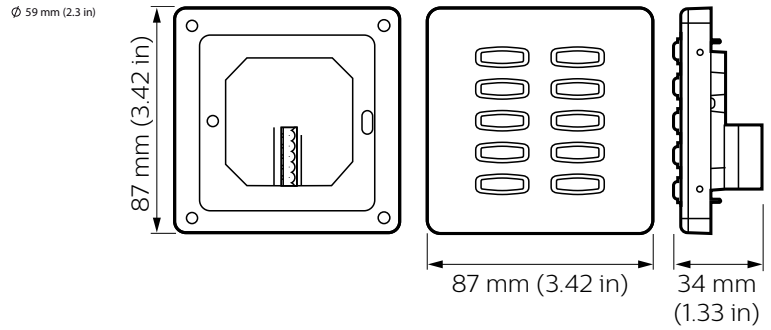

Dynalite User Interfaces