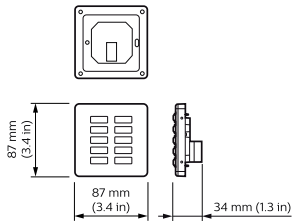

Dynalite User Interface

Dimensional drawing

Dynalite User Interfaces