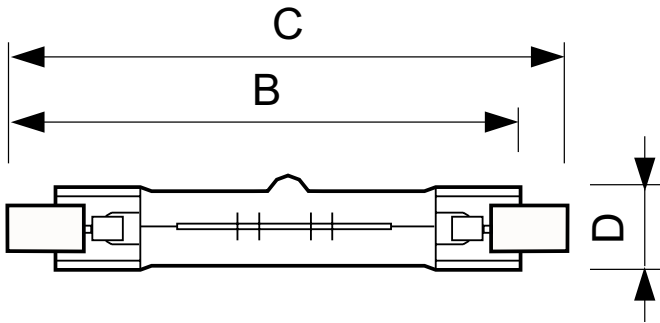

Plusline Compact

Plusline C 150W R7s 230V 1CT/10X10F

Mains-voltage linear lamp giving white halogen light

Product data

General information	
Cap base	R7S [R7s]
Operating position	UNIVERSAL [Any or Universal (U)]
Nominal lifetime (nom.)	2000 h
Rated lifetime (hours)	2000 h
Light technical	
Luminous flux (nom.)	2400 lm
Luminous efficacy (rated) (nom.)	16 lm/W
Colour rendering index (nom.)	100
Operating and electrical	
Power (Rated) (Nom)	150 W
Lamp current (nom.)	0.65 A
Starting time (nom.)	0.0 s
Voltage (Nom)	230 V
Controls and dimming	
Dimmable	Yes
Mechanical and housing	
Lamp Finish	Clear

Cap-base information	10
Bulb shape	T3 [T 12mm (T3)]
Luminaire design requirements	
Bulb temperature (max.)	900 °C
Pinch temperature (max.)	350 °C
Product data	
Full product code	872790080887200
Order product name	Plusline C 150W R7s 230V 1CT/10X10F
EAN/UPC – product	8727900808872
Order code	80887200
SAP numerator – quantity per pack	1
Numerator – packs per outer box	100
SAP material	923919943202
Copy Net Weight (Piece)	0.005 kg
ILCOS code	HDG//RS-150-230-R7s-74,9

Plusline Compact

Dimensional drawing

Product	D (max)	B (max)	B	B (min)	C (max)
Plusline C 150W R7s 230V 1CT/ 10X10F	15 mm	76.5 mm	74.9 mm	73.3 mm	78.3 mm

Plusline C 150W R7s 230V 1CT/10X10F