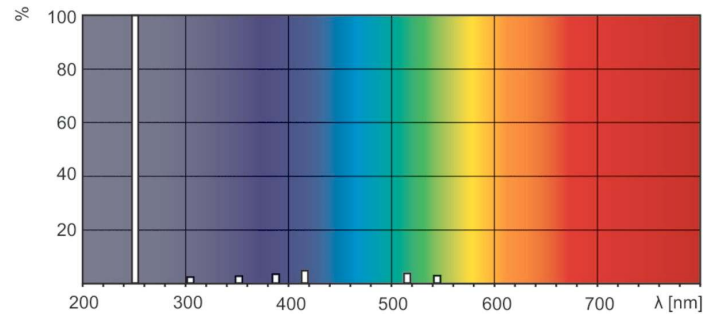

Product data

General information		Voltage (Nom)	
Cap base	G23 [G23]	89 V	
Main application	Disinfection	Mechanical and housing	
Useful life (nom.)	9000 h	Cap-base information	2 Pins (2P)
Light technical		Bulb shape	2xT12
Colour Code	TUV	Approval and application	
Colour designation	- [Not Specified]	Mercury (Hg) content (nom.)	3.0 mg
Depreciation at useful lifetime	20 %	UV	
Operating and electrical		UV-C Radiation	3.5 W
Power (Rated) (Nom)	11.6 W	Product data	
Lamp current (nom.)	0.16 A	Full product code	871150062488880

TUV PL-S

Order product name	TUV PL-S 11W/2P 1CT/6X10BOX
EAN/UPC – product	8711500624888
Order code	62488880
SAP numerator – quantity per pack	1
Local code description	LAMPADA ULTRAVIOLETA GERMICIDA

Numerator – packs per outer box	60
SAP material	927902304007
Net Weight (Piece)	53.230 g

Dimensional drawing

Product	D1 (max)	D (max)	A (max)	B (max)	C (max)
TUV PL-S 11W/2P 1CT/ 6X10BOX	13 mm	28 mm	198 mm	213.3 mm	236.3 mm

TUV PL-S 11W/2P 1CT/6X10BOX

Photometric data

XDPB_XUTUVPLS-Spectral power distribution B/W