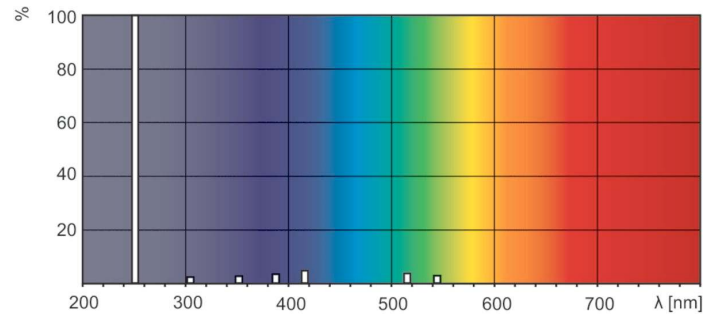

XDPB_XUTUVPLS-Spectral power distribution B/W

XDPO_XUTUVPLS-Spectral power distribution Colour