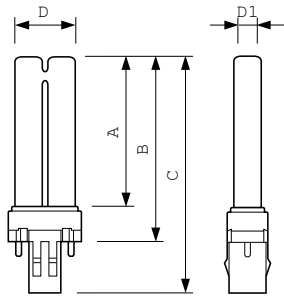

Product data

General information		Voltage (Nom)	
Cap base	GX23 [GX23]	56 V	
Main application	Disinfection	Mechanical and housing	
Useful life (nom.)	9000 h	Cap-base information	2 Pins (2P)
Light technical		Bulb shape	2xT12
Colour Code	TUV	Approval and application	
Colour designation	- [Not Specified]	Mercury (Hg) content (nom.)	3.0 mg
Depreciation at useful lifetime	20 %	UV	
Operating and electrical		UV-C Radiation	3.5 W
Power (Rated) (Nom)	13.0 W	Product data	
Lamp current (nom.)	0.29 A	Full product code	871150086723080

TUV PL-S

Order product name	TUV PL-S 13W/2P 1CT/6X10BOX
EAN/UPC – product	8711500867230
Order code	86723080
SAP numerator – quantity per pack	1
Local code description	LAMPADA ULTRAVIOLETA GERMICIDA

Numerator – packs per outer box	60
SAP material	927902804007
Net Weight (Piece)	32.000 g

Dimensional drawing

Product	D1 (max)	D (max)	A (max)	B (max)	C (max)
TUV PL-S 13W/2P 1CT/ 6X10BOX	13 mm	28 mm	139.5 mm	155.2 mm	178.2 mm

TUV PL-S 13W/2P 1CT/6X10BOX

Photometric data

XDPB_XUTUVPLS-Spectral power distribution B/W