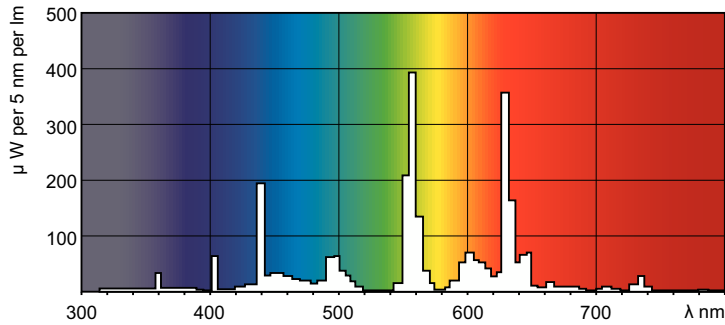

### Product data

General Information		Operating and Electrical	
Cap-Base	G5 [G5]	Power Consumption	79.8 W
Features	HO Alto® [High Output Alto]	Lamp Current (Nom)	0.530 A
Flux measurement reference	Sphere		
Light Technical		Controls and Dimming	
Color Code	840 [CCT of 4000K]	Dimmable	Yes
Luminous Flux	6,550 lumen		
Color Designation	Cool White (CW)	Mechanical and Housing	
Chromaticity Coordinate X (Nom)	0.38	Bulb Shape	T5 [16 mm (T5)]
Chromaticity Coordinate Y (Nom)	0.38		
Correlated Color Temperature (Nom)	4000 K	Approval and Application	
Luminous Efficacy (rated) (Nom)	82 lm/W	Energy Efficiency Class	G
Color rendering index (CRI)	81	Mercury (Hg) Content (Nom)	1.2 mg
		Energy Consumption kWh/1000 h	80 kWh
		EPREL Registration Number	423571

## Dimensional drawing

Product	D (max)	A (max)	B (max)	B (min)	C (max)
MASTER TL5 HO 80W/840 SLV/40	17 mm	1,449.0 mm	1,456.1 mm	1,453.7 mm	1,463.2 mm

## Photometric data

Spectral Power Distribution Colour - MASTER TL5 HO 80W/840 SLV/40