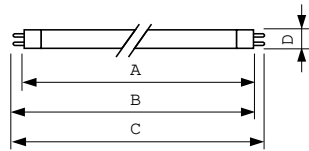

### Product data

General Information		Operating and Electrical	
Cap-Base	G5 [G5]	Power Consumption	79.8 W
Features	HO Alto® [High Output Alto]	Lamp Current (Nom)	0.530 A
Flux measurement reference	Sphere		
Light Technical		Controls and Dimming	
Color Code	840 [CCT of 4000K]	Dimmable	Yes
Luminous Flux	6,550 lumen		
Color Designation	Cool White (CW)	Mechanical and Housing	
Chromaticity Coordinate X (Nom)	0.38	Bulb Shape	T5 [16 mm (T5)]
Chromaticity Coordinate Y (Nom)	0.38		
Correlated Color Temperature (Nom)	4000 K	Approval and Application	
Luminous Efficacy (rated) (Nom)	82 lm/W	Energy Efficiency Class	G
Color rendering index (CRI)	81	Mercury (Hg) Content (Nom)	1.2 mg
		Energy Consumption kWh/1000 h	80 kWh
		EPREL Registration Number	423571

## Dimensional drawing

Product	D (max)	A (max)	B (max)	B (min)	C (max)
MASTER TL5 HO 80W/840 SLV/40	17 mm	1,449.0 mm	1,456.1 mm	1,453.7 mm	1,463.2 mm