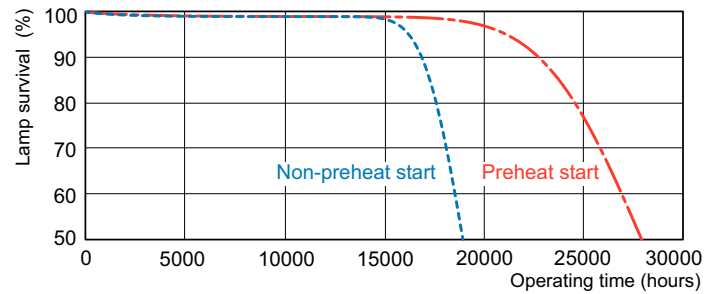

Life Expectancy Diagram - MASTER TL5 HO 80W/840 SLV/40

Life Expectancy Diagram - MASTER TL5 HO 80W/840 SLV/40