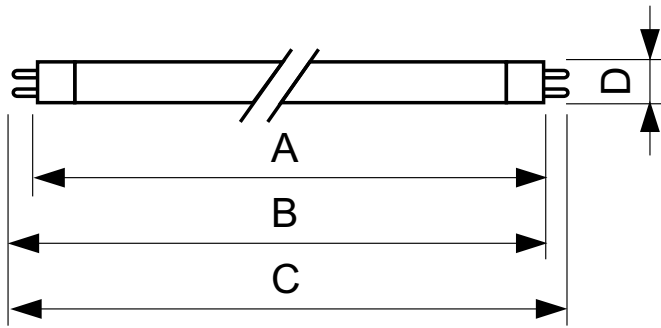

TUV TL Mini

TUV 16W FAM/10X25BOX

TUV TL Mini lamps are slim double-ended UVC (germicidal) lamps used in residential water and air disinfection units. The small 16 mm diameter of the lamp allows for a small system design and design flexibility. TUV TL Mini lamps offer almost constant UV output over their complete lifetime, for maximum security of disinfection and high system efficacy.

Product data

General information		Voltage (Nom)	
Cap base	G5 [G5]	43 V	
Main application	Disinfection	Mechanical and housing	
Useful life (nom.)	11000 h	Cap-base information	2 Pins (2P)
System description	na [-]	Bulb shape	T16
Light technical		Approval and application	
Colour Code	TUV	Mercury (Hg) content (nom.)	4.4 mg
Colour designation	- [Not Specified]	UV	
Depreciation at useful lifetime	15 %	UV-C Radiation	4.2 W
Operating and electrical		Product data	
Power (Rated) (Nom)	15 W	Full product code	871150063869427
Lamp current (nom.)	0.4 A		

TUV TL Mini

Order product name	TUV 16W FAM/10X25BOX
EAN/UPC – product	8711500638694
Order code	63869427
SAP numerator – quantity per pack	1
Calculated local code description B2B	TUV 16W FAM/10X25BOX

Numerator – packs per outer box	250
SAP material	928002004013
Net Weight (Piece)	25.700 g

Dimensional drawing

TUV 16W FAM/10X25BOX

Product	D	C
TUV 16W FAM/10X25BOX	16 mm	302.5 mm

Photometric data

XDPB_XUTUV-Spectral power distribution B/W

XDPO_XUTUV-Spectral power distribution Colour