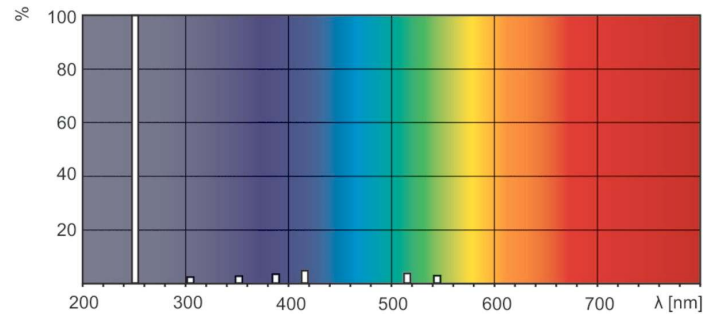

Product data

General information		Voltage (Nom)	
Cap base	G5 [G5]	43 V	
Main application	Disinfection	Mechanical and housing	
Useful life (nom.)	11000 h	Cap-base information	2 Pins (2P)
System description	na [-]	Bulb shape	T16
Light technical		Approval and application	
Colour Code	TUV	Mercury (Hg) content (nom.)	4.4 mg
Colour designation	- [Not Specified]	UV	
Depreciation at useful lifetime	15 %	UV-C Radiation	4.2 W
Operating and electrical		Product data	
Power (Rated) (Nom)	15 W	Full product code	871150063869427
Lamp current (nom.)	0.4 A		

Dimensional drawing

TUV 16W FAM/10X25BOX

Product	D	C
TUV 16W FAM/10X25BOX	16 mm	302.5 mm

Photometric data

XDPB_XUTUV-Spectral power distribution B/W

XDPO_XUTUV-Spectral power distribution Colour