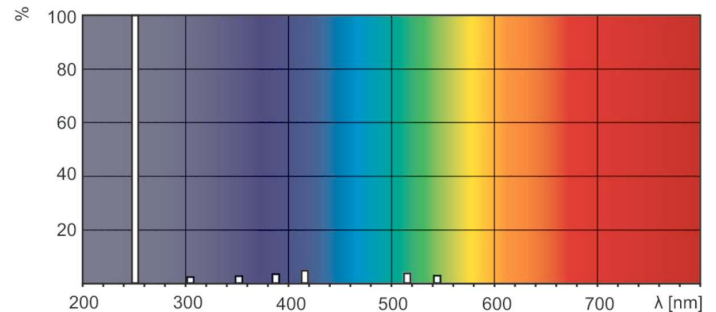

Dimensional drawing

TUV 20W FAM/10X25CC

Product	D (max)	B (max)	B (min)	C (max)	A (max)
TUV 20W FAM/10X25CC	16 mm	405.1 mm	402.7 mm	412.2 mm	398 mm

Photometric data

XDPB_XUTUV-Spectral power distribution B/W