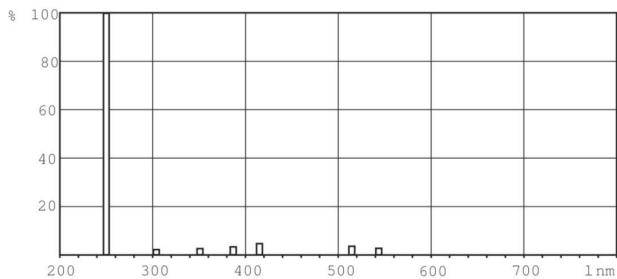

Product data

General information		Voltage (Nom)	
Cap base	G5 [G5]	45 V	
Main application	Disinfection	Mechanical and housing	
Useful life (nom.)	11000 h	Cap-base information	2 Pins (2P)
System description	na [-]	Bulb shape	T16
Light technical		Approval and application	
Colour Code	TUV	Mercury (Hg) content (nom.)	4.4 mg
Colour designation	- [Not Specified]	UV	
Depreciation at useful lifetime	0.2 %	UV-C Radiation	6.0 W
Operating and electrical		Product data	
Power (Rated) (Nom)	20.25 W	Full product code	872790081385200
Lamp current (nom.)	0.450 A		

TUV TL Mini

Order product name	TUV 20W FAM/10X25CC
EAN/UPC – product	8727900813852
Order code	81385200
SAP numerator – quantity per pack	1
Calculated local code description B2B	TUV 20W FAM/10X25BOX

Numerator – packs per outer box	250
SAP material	928003404013
Net Weight (Piece)	29.900 g

Dimensional drawing

TUV 20W FAM/10X25CC

Product	D (max)	B (max)	B (min)	C (max)	A (max)
TUV 20W FAM/10X25CC	16 mm	405.1 mm	402.7 mm	412.2 mm	398 mm

Photometric data

XDPB_XUTUV-Spectral power distribution B/W