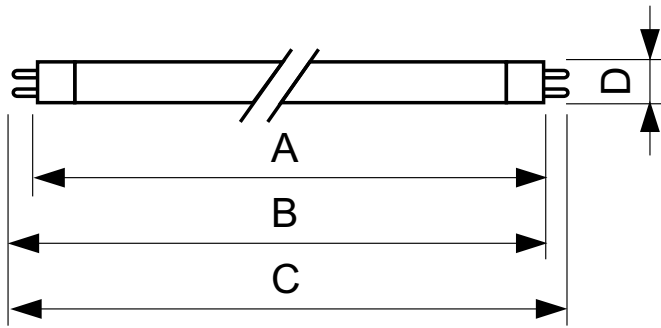

TUV TL Mini

TUV 20W FAM/10X25CC

TUV TL Mini lamps are slim double-ended UVC (germicidal) lamps used in residential water and air disinfection units. The small 16 mm diameter of the lamp allows for a small system design and design flexibility. TUV TL Mini lamps offer almost constant UV output over their complete lifetime, for maximum security of disinfection and high system efficacy.

Product data

General information		Voltage (Nom)	
Cap base	G5 [G5]	45 V	
Main application	Disinfection	Mechanical and housing	
Useful life (nom.)	11000 h	Cap-base information	2 Pins (2P)
System description	na [-]	Bulb shape	T16
Light technical		Approval and application	
Colour Code	TUV	Mercury (Hg) content (nom.)	4.4 mg
Colour designation	- [Not Specified]	UV	
Depreciation at useful lifetime	0.2 %	UV-C Radiation	6.0 W
Operating and electrical		Product data	
Power (Rated) (Nom)	20.25 W	Full product code	872790081385200
Lamp current (nom.)	0.450 A		

TUV TL Mini

Order product name	TUV 20W FAM/10X25CC
EAN/UPC – product	8727900813852
Order code	81385200
SAP numerator – quantity per pack	1
Calculated local code description B2B	TUV 20W FAM/10X25BOX

Numerator – packs per outer box	250
SAP material	928003404013
Net Weight (Piece)	29.900 g

Dimensional drawing

TUV 20W FAM/10X25CC

Product	D (max)	B (max)	B (min)	C (max)	A (max)
TUV 20W FAM/10X25CC	16 mm	405.1 mm	402.7 mm	412.2 mm	398 mm

Photometric data

XDPB_XUTUV-Spectral power distribution B/W