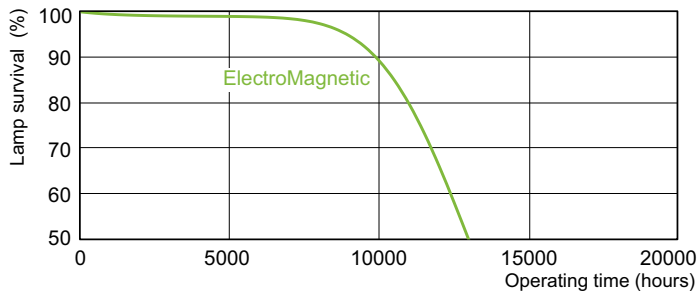

Product data

General Information		Voltage (Nom)	
Cap base	G13 [Medium Bi-Pin Fluorescent]	98 V	
Life to 10% failures (nom.)	10000 h	Controls and Dimming	
Life to 50% failures (nom.)	13000 h	Dimmable	Yes
Light Technical		Mechanical and Housing	
Colour Code	54-765	Bulb shape	T8 [26 mm (T8)]
Luminous flux (nom.)	1825 lm	Approval and Application	
Colour designation	Cool Daylight	Mercury (Hg) content (nom.)	8.0 mg
Lumen maintenance 10,000 hours (nom.)	75 %	Energy consumption kWh/1,000 hours	36 kWh
Lumen maintenance 2,000 hours (nom.)	90 %	Product Data	
Lumen maintenance 5,000 hours (nom.)	80 %	Full product code	871869648774700
Correlated Colour Temperature (Nom)	6200 K	Order product name	TL-D 30W/54-765 1SL/25
Colour rendering index (nom.)	72	EAN/UPC – product	8718696487747
Operating and Electrical		Order code	48774700
Power (Rated) (Nom)	30.0 W	SAP numerator – quantity per pack	1
Lamp current (nom.)	0.360 A		

Product	D (max)	A (max)	B (max)	B (min)	C (max)
TL-D 30W/54-765 1SL/25	28 mm	894.6 mm	901.7 mm	899.3 mm	908.8 mm

Photometric data

LDPB_TL-DSTD_54-765-Spectral power distribution B/W

Lightcolour /54-765

Lifetime