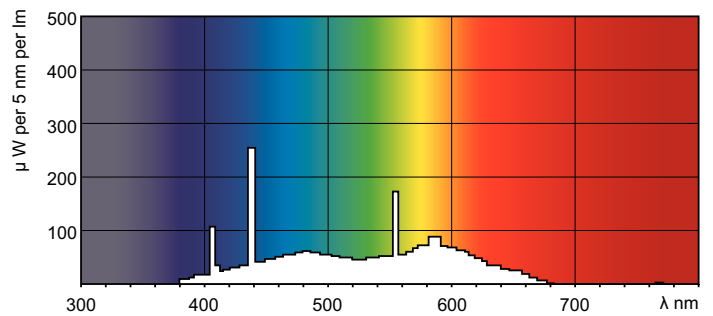

TL-D Standard Colours

TL-D 30W/54-765 1SL/25

TL-D Standard Colors lamps (tube diameter of 26 mm) create atmospheres from warm white to cool daylight. Lamps with moderate efficacy and color rendering.

Warnings and Safety

Product data

General Information		Voltage (Nom)	
Cap base	G13 [Medium Bi-Pin Fluorescent]	98 V	
Life to 10% failures (nom.)	10000 h	Controls and Dimming	
Life to 50% failures (nom.)	13000 h	Dimmable	Yes
Light Technical		Mechanical and Housing	
Colour Code	54-765	Bulb shape	T8 [26 mm (T8)]
Luminous flux (nom.)	1825 lm	Approval and Application	
Colour designation	Cool Daylight	Mercury (Hg) content (nom.)	8.0 mg
Lumen maintenance 10,000 hours (nom.)	75 %	Energy consumption kWh/1,000 hours	36 kWh
Lumen maintenance 2,000 hours (nom.)	90 %	Product Data	
Lumen maintenance 5,000 hours (nom.)	80 %	Full product code	871869648774700
Correlated Colour Temperature (Nom)	6200 K	Order product name	TL-D 30W/54-765 1SL/25
Colour rendering index (nom.)	72	EAN/UPC – product	8718696487747
Operating and Electrical		Order code	48774700
Power (Rated) (Nom)	30.0 W	SAP numerator – quantity per pack	1
Lamp current (nom.)	0.360 A		

Product	D (max)	A (max)	B (max)	B (min)	C (max)
TL-D 30W/54-765 1SL/25	28 mm	894.6 mm	901.7 mm	899.3 mm	908.8 mm

Photometric data

LDPB_TL-DSTD_54-765-Spectral power distribution B/W

Lightcolour /54-765

Lifetime