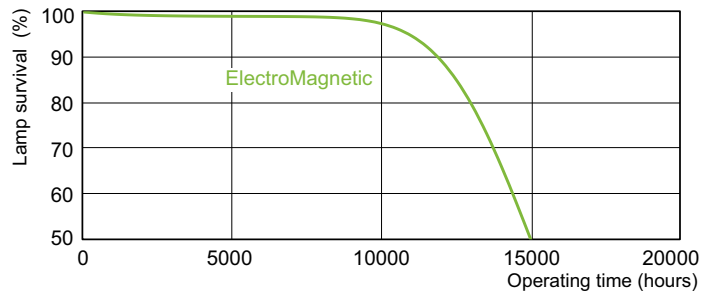

LDLE_TL-DSTD_0002-Life expectancy diagram