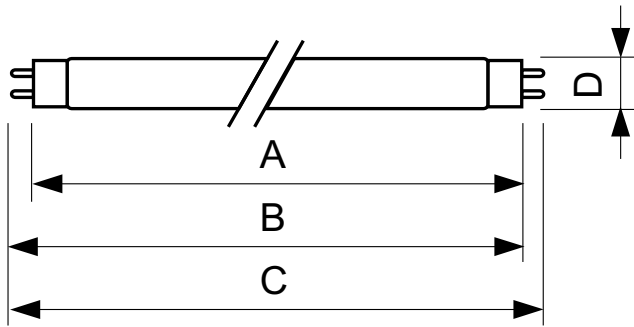

Product data

General Information		Voltage (Nom)	
Cap base	G13 [Medium Bi-Pin Fluorescent]	98 V	
Life to 10% failures (nom.)	10000 h	Controls and Dimming	
Life to 50% failures (nom.)	13000 h	Dimmable	Yes
Light Technical		Mechanical and Housing	
Colour Code	54-765	Bulb shape	T8 [26 mm (T8)]
Luminous flux (nom.)	1825 lm	Approval and Application	
Colour designation	Cool Daylight	Mercury (Hg) content (nom.)	8.0 mg
Lumen maintenance 10,000 hours (nom.)	75 %	Energy consumption kWh/1,000 hours	36 kWh
Lumen maintenance 2,000 hours (nom.)	90 %	Product Data	
Lumen maintenance 5,000 hours (nom.)	80 %	Full product code	871869648774700
Correlated Colour Temperature (Nom)	6200 K	Order product name	TL-D 30W/54-765 1SL/25
Colour rendering index (nom.)	72	EAN/UPC – product	8718696487747
Operating and Electrical		Order code	48774700
Power (Rated) (Nom)	30.0 W	SAP numerator – quantity per pack	1
Lamp current (nom.)	0.360 A		

TL-D Standard Colours

Numerator – packs per outer box	25
SAP material	928025405451
SAP net weight (piece)	148.900 g

ILCOS code	FD-30/62/2A-E-G13
------------	-------------------

Dimensional drawing

TL-D 30W/54-765 1SL/25

Product	D (max)	A (max)	B (max)	B (min)	C (max)
TL-D 30W/54-765 1SL/25	28 mm	894.6 mm	901.7 mm	899.3 mm	908.8 mm

Photometric data

LDPB_TL-DSTD_54-765-Spectral power distribution B/W

Lightcolour /54-765

Lifetime