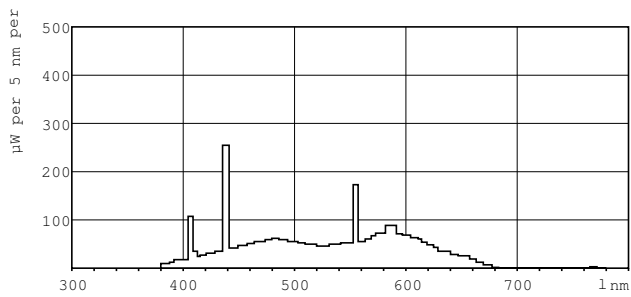

TL-D Standard Colours

TL-D 30W/54-765 1SL/25

TL-D Standard Colors lamps (tube diameter of 26 mm) create atmospheres from warm white to cool daylight. Lamps with moderate efficacy and color rendering.

Warnings and Safety

Product data

General Information		Voltage (Nom)	
Cap base	G13 [Medium Bi-Pin Fluorescent]	98 V	
Life to 10% failures (nom.)	10000 h	Controls and Dimming	
Life to 50% failures (nom.)	13000 h	Dimmable	Yes
Light Technical		Mechanical and Housing	
Colour Code	54-765	Bulb shape	T8 [26 mm (T8)]
Luminous flux (nom.)	1825 lm	Approval and Application	
Colour designation	Cool Daylight	Mercury (Hg) content (nom.)	8.0 mg
Lumen maintenance 10,000 hours (nom.)	75 %	Energy consumption kWh/1,000 hours	36 kWh
Lumen maintenance 2,000 hours (nom.)	90 %	Product Data	
Lumen maintenance 5,000 hours (nom.)	80 %	Full product code	871869648774700
Correlated Colour Temperature (Nom)	6200 K	Order product name	TL-D 30W/54-765 1SL/25
Colour rendering index (nom.)	72	EAN/UPC – product	8718696487747
Operating and Electrical		Order code	48774700
Power (Rated) (Nom)	30.0 W	SAP numerator – quantity per pack	1
Lamp current (nom.)	0.360 A		

TL-D Standard Colours

Numerator – packs per outer box	25
SAP material	928025405451
SAP net weight (piece)	148.900 g

ILCOS code	FD-30/62/2A-E-G13
------------	-------------------

Dimensional drawing

TL-D 30W/54-765 1SL/25

Product	D (max)	A (max)	B (max)	B (min)	C (max)
TL-D 30W/54-765 1SL/25	28 mm	894.6 mm	901.7 mm	899.3 mm	908.8 mm

Photometric data

LDPB_TL-DSTD_54-765-Spectral power distribution B/W

Lightcolour /54-765

Lifetime