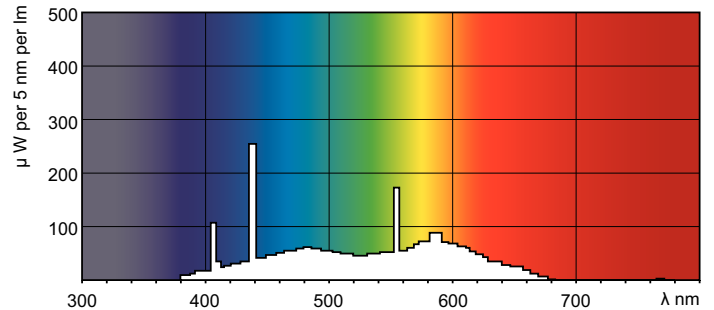

### Product data

General information		Lamp current (nom.)		0.450 A	
Cap base	G10Q [ G10q]	Voltage (Nom)		81 V	
Life to 50% failures (nom.)	13000 h	Controls and dimming			
Light technical		Dimmable		Yes	
Colour Code	54-765	Mechanical and housing			
Luminous flux (nom.)	1750 lm	Bulb shape		C-T9 [ C-T 29 mm (C-T9)]	
Colour designation	Cool Daylight	Approval and application			
Lumen maintenance 10,000 hours (nom.)	73 %	Mercury (Hg) content (nom.)		9 mg	
Lumen maintenance 2,000 hours (nom.)	83 %	Product data			
Lumen maintenance 5,000 hours (nom.)	74 %	Full product code		871150063387315	
Correlated Colour Temperature (Nom)	6200 K	Order product name		TL-E 32W/54-765 1CT/12	
Luminous efficacy (rated) (nom.)	57 lm/W	EAN/UPC – product		8711500633873	
Colour rendering index (nom.)	72	Order code		63387315	
Operating and electrical					
Power (Rated) (Nom)	32.0 W				

### Photometric data

LDPB\_TL-ESTD\_54-765-Spectral power distribution B/W

Lightcolour /54-765