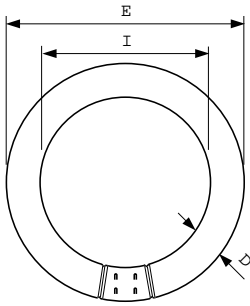

## TL-E 32W/54-765 1CT/12

This circular TL lamp (tube diameter 29 mm) enables omni-directional light distribution. It is suitable for use in a wide range of luminaires for various purposes where color rendering is not important.

### Product data

General information		Lamp current (nom.)		0.450 A	
Cap base	G10Q [ G10q]	Voltage (Nom)		81 V	
Life to 50% failures (nom.)	13000 h	Controls and dimming			
Light technical		Dimmable		Yes	
Colour Code	54-765	Mechanical and housing			
Luminous flux (nom.)	1750 lm	Bulb shape		C-T9 [ C-T 29 mm (C-T9)]	
Colour designation	Cool Daylight	Approval and application			
Lumen maintenance 10,000 hours (nom.)	73 %	Mercury (Hg) content (nom.)		9 mg	
Lumen maintenance 2,000 hours (nom.)	83 %	Product data			
Lumen maintenance 5,000 hours (nom.)	74 %	Full product code		871150063387315	
Correlated Colour Temperature (Nom)	6200 K	Order product name		TL-E 32W/54-765 1CT/12	
Luminous efficacy (rated) (nom.)	57 lm/W	EAN/UPC – product		8711500633873	
Colour rendering index (nom.)	72	Order code		63387315	
Operating and electrical					
Power (Rated) (Nom)	32.0 W				

### Dimensional drawing

TL-E 32W/54-765 1CT/12

Product	D (max)	D (min)	E (min)	E (max)	I (min)	I (max)
TL-E 32W/ 54-765 1CT/12	30.9 mm	27.1 mm	299.0 mm	303.5 mm	241.0 mm	246.0 mm