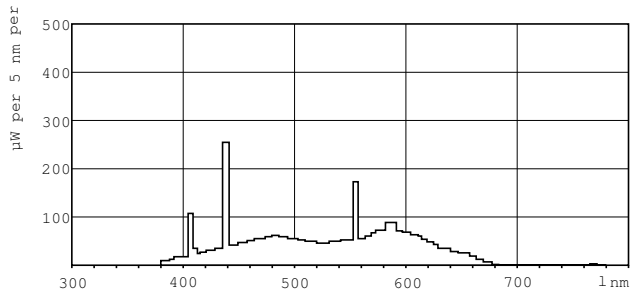

Photometric data

LDPB_TL-ESTD_54-765-Spectral power distribution B/W