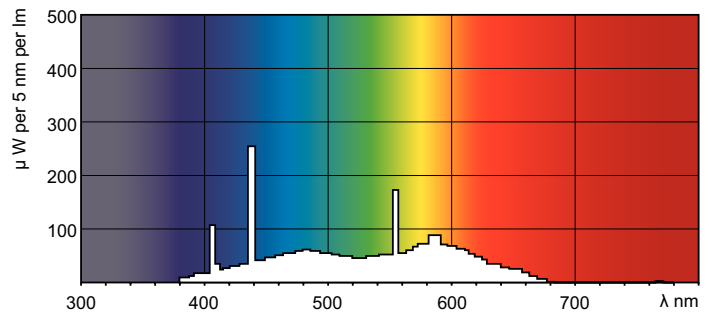

TL-E LIFEMAX

Standard Colours

TL-E 40W/54-765 1CT/20

This circular TL lamp (tube diameter 29 mm) enables omni-directional light distribution. It is suitable for use in a wide range of luminaires for various purposes where color rendering is not important.

Product data

General information	
Cap base	G10Q [G10q]
Life to 50% failures (nom.)	13000 h
Light technical	
Colour Code	54-765
Luminous flux (nom.)	2500 lm
Colour designation	Cool Daylight
Lumen maintenance 10,000 hours (nom.)	73 %
Lumen maintenance 2,000 hours (nom.)	87 %
Lumen maintenance 5,000 hours (nom.)	78 %
Correlated Colour Temperature (Nom)	6200 K
Luminous efficacy (rated) (nom.)	62 lm/W
Colour rendering index (nom.)	72
Operating and electrical	
Power (Rated) (Nom)	40.0 W
Lamp current (nom.)	0.420 A
Voltage (Nom)	110 V
Controls and dimming	
Dimmable	Yes

TL-E LIFEMAX Standard Colours

Dimensional drawing

Product	D (max)	D (min)	E (min)	E (max)	I (min)	I (max)
TL-E 40W/ 54-765 1CT/20	30.9 mm	27.1 mm	393.7 mm	406.4 mm	341.0 mm	347.7 mm

TL-E 40W/54-765 1CT/20

Photometric data

LDPB_TL-ESTD_54-765-Spectral power distribution B/W

Lightcolour /54-765