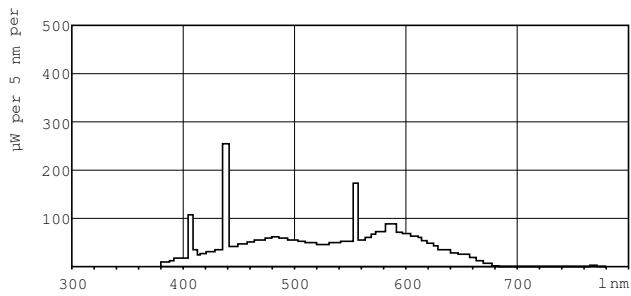

Photometric data

LDPB_TL-ESTD_54-765-Spectral power distribution B/W