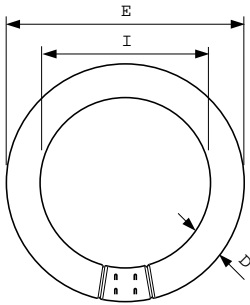

TL-E LIFEMAX

Standard Colours

TL-E 40W/54-765 1CT/20

This circular TL lamp (tube diameter 29 mm) enables omni-directional light distribution. It is suitable for use in a wide range of luminaires for various purposes where color rendering is not important.

Product data

General information	
Cap base	G10Q [G10q]
Life to 50% failures (nom.)	13000 h
Light technical	
Colour Code	54-765
Luminous flux (nom.)	2500 lm
Colour designation	Cool Daylight
Lumen maintenance 10,000 hours (nom.)	73 %
Lumen maintenance 2,000 hours (nom.)	87 %
Lumen maintenance 5,000 hours (nom.)	78 %
Correlated Colour Temperature (Nom)	6200 K
Luminous efficacy (rated) (nom.)	62 lm/W
Colour rendering index (nom.)	72
Operating and electrical	
Power (Rated) (Nom)	40.0 W
Lamp current (nom.)	0.420 A
Voltage (Nom)	110 V
Controls and dimming	
Dimmable	Yes

Mechanical and housing	
Bulb shape	C-T9 [C-T 29 mm (C-T9)]
Approval and application	
Mercury (Hg) content (nom.)	9 mg
Product data	
Full product code	871150055991301
Order product name	TL-E 40W/54-765 1CT/20
EAN/UPC – product	8711500559913
Order code	55991301
SAP numerator – quantity per pack	1
Numerator – packs per outer box	20
SAP material	928027405436
Copy Net Weight (Piece)	0.250 kg
ILCOS code	FSC-40/62/2A-E-G10q-29/400

TL-E LIFEMAX Standard Colours

Dimensional drawing

Product	D (max)	D (min)	E (min)	E (max)	I (min)	I (max)
TL-E 40W/ 54-765 1CT/20	30.9 mm	27.1 mm	393.7 mm	406.4 mm	341.0 mm	347.7 mm

TL-E 40W/54-765 1CT/20