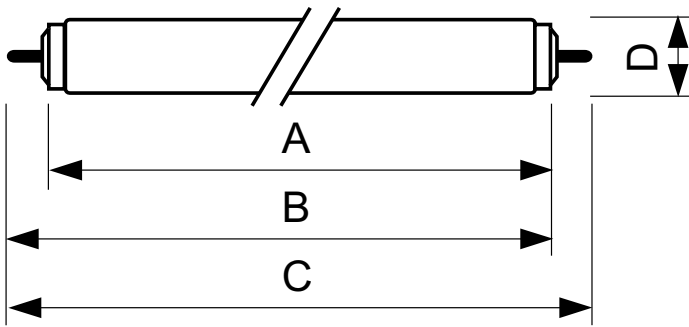

TL-X XL

TL-X XL 20W/33-640 SLV/25

The TL-X XL lamp (tube diameter 38 mm) has an extended lifetime and is fitted with an internal ignition strip for electromagnetic starterless operation or high-frequency non-preheat operation. In combination with a special lampholder, all possible sparking effects during ignition are eliminated. This lamp is used in flameproof and increased-safety luminaires for both indoor and outdoor applications, such as the (petro-)chemical industry, offshore, mines and any location where traces of explosive gases may be found.

Product data

General information		Correlated Colour Temperature (Nom)	
Cap base	FA6 [FA6]		4000 K
Life to 10% failures (nom.)	21000 h	Luminous efficacy (rated) (nom.)	47 lm/W
Life to 50% failures (nom.)	26000 h	Colour rendering index (nom.)	60
	Sphere	Operating and electrical	
		Power (Rated) (Nom)	20.0 W
		Lamp current (nom.)	0.380 A
		Voltage (Nom)	58 V
		Controls and dimming	
		Dimmable	Yes
		Mechanical and housing	
		Bulb shape	T12 [38 mm (T12)]
Light technical			
Colour Code	33-640		
Luminous flux (nom.)	940 lm		
Colour designation	Cool White (CW)		
Lumen maintenance 10,000 hours (nom.)	0 %		
Lumen maintenance 2,000 hours (nom.)	88 %		
Lumen maintenance 5,000 hours (nom.)	83 %		
Chromaticity coordinate X (nom.)	0.38		
Chromaticity coordinate Y (nom.)	0.38		

TL-X XL

Approval and application

Energy Efficiency Class	G
Mercury (Hg) content (max.)	12 mg
Mercury (Hg) content (nom.)	12.0 mg
Energy consumption kWh/1,000 hours	20 kWh
	423514

Product data

Full product code	871150026135940
Order product name	TL-X XL 20W/33-640 SLV/25

Dimensional drawing

TL-X XL 20W/33-640 SLV/25

Product	D (max)	A (max)	B (max)	B (min)	C (max)
TL-X XL 20W/33-640 SLV/25	40.5 mm	574 mm	592.5 mm	589 mm	611 mm

Photometric data

LDPB_TL-X_33-640-Spectral power distribution B/W