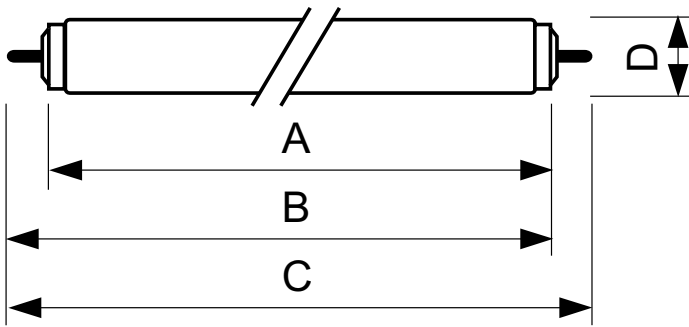

Product data

General information		Correlated Colour Temperature (Nom)	
Cap base	FA6 [FA6]		4000 K
Life to 10% failures (nom.)	21000 h	Luminous efficacy (rated) (nom.)	58 lm/W
Life to 50% failures (nom.)	26000 h	Colour rendering index (nom.)	60
	Sphere		
Light technical		Operating and electrical	
Colour Code	33-640	Power (Rated) (Nom)	40.0 W
Luminous flux (nom.)	2300 lm	Lamp current (nom.)	0.430 A
Colour designation	Cool White (CW)	Voltage (Nom)	103 V
Lumen maintenance 10,000 hours (nom.)	0 %	Controls and dimming	
Lumen maintenance 2,000 hours (nom.)	88 %	Dimmable	Yes
Lumen maintenance 5,000 hours (nom.)	83 %	Mechanical and housing	
Chromaticity coordinate X (nom.)	0.38	Bulb shape	T12 [38 mm (T12)]
Chromaticity coordinate Y (nom.)	0.38		

TL-X XL

Approval and application

Energy Efficiency Class	G
Mercury (Hg) content (max.)	12 mg
Mercury (Hg) content (nom.)	12.0 mg
Energy consumption kWh/1,000 hours	40 kWh
	423515

Product data

Full product code	871150026137340
Order product name	TL-X XL 40W/33-640 SLV/25

Dimensional drawing

TL-X XL 40W/33-640 SLV/25

Product	D (max)	A (max)	B (max)	B (min)	C (max)
TL-X XL 40W/33-640 SLV/25	40.5 mm	1183.5 mm	1202 mm	1198.5 mm	1220.5 mm

Photometric data

LDPB_TL-X_33-640-Spectral power distribution B/W