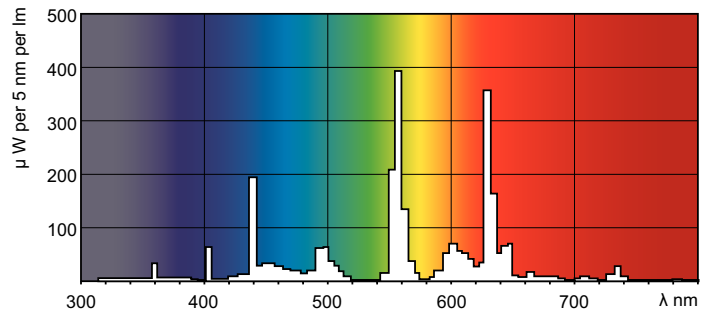

Product data

General information		LLMF 2000 h Rated		85 %
Cap base	2G13 [2G13]	LLMF 4000 h Rated		78 %
Life to 50% failures (nom.)	7500 h	LLMF 6000 h Rated		71 %
LSF 2000 h Rated	98 %	LLMF 8000 h Rated		65 %
LSF 4000 h Rated	93 %			
LSF 6000 h Rated	72 %			
LSF 8000 h Rated	40 %			
	Sphere			
Light technical		Operating and electrical		
Colour Code	841 [CCT of 4100K (841)]	Power (Rated) (Nom)		37.5 W
Luminous flux (nom.)	3250 lm	Lamp current (nom.)		0.430 A
Luminous flux (rated) (nom.)	3350 lm	Voltage (Nom)		110 V
Colour designation	Cool White (CW)			
Chromaticity coordinate X (nom.)	0.38	Temperature		
Chromaticity coordinate Y (nom.)	0.38	Design temperature (nom.)		25 °C
Correlated Colour Temperature (Nom)	4000 K			
Luminous efficacy (rated) (nom.)	93 lm/W	Controls and dimming		
Colour rendering index (nom.)	81	Dimmable		Yes
		Mechanical and housing		
		Bulb shape		U-T8 [U 26 mm]

Dimensional drawing

TL-D U 36W/840 SLV/12

Product	D (max)	D (min)	A (max)	A (min)	E (min)	E (max)
TL-D U 36W/840 SLV/12	27 mm	23 mm	607 mm	597 mm	90 mm	94 mm

Photometric data

LDPB_TL-D-U_840-Spectral power distribution B/W