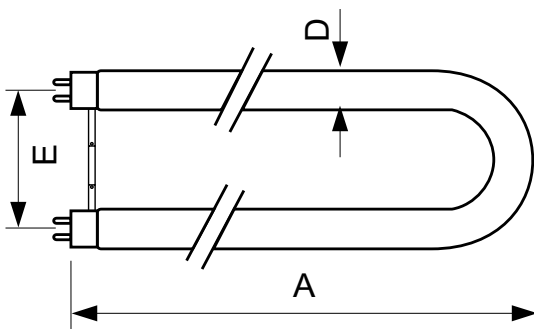

Dimensional drawing

TL-D U 36W/840 SLV/12

Product	D (max)	D (min)	A (max)	A (min)	E (min)	E (max)
TL-D U 36W/840 SLV/12	27 mm	23 mm	607 mm	597 mm	90 mm	94 mm

Photometric data

LDPB_TL-D-U_840-Spectral power distribution B/W