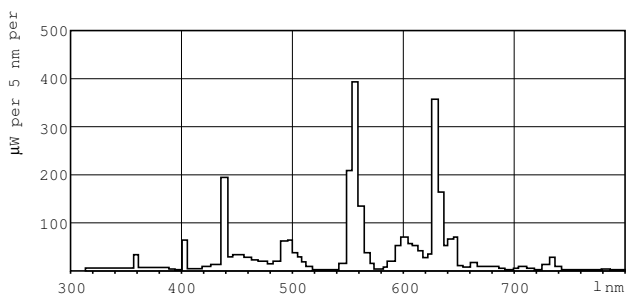

Product data

General information		LLMF 2000 h Rated		85 %
Cap base	2G13 [2G13]	LLMF 4000 h Rated		78 %
Life to 50% failures (nom.)	7500 h	LLMF 6000 h Rated		71 %
LSF 2000 h Rated	98 %	LLMF 8000 h Rated		65 %
LSF 4000 h Rated	93 %			
LSF 6000 h Rated	72 %			
LSF 8000 h Rated	40 %			
	Sphere			
Light technical		Operating and electrical		
Colour Code	841 [CCT of 4100K (841)]	Power (Rated) (Nom)		37.5 W
Luminous flux (nom.)	3250 lm	Lamp current (nom.)		0.430 A
Luminous flux (rated) (nom.)	3350 lm	Voltage (Nom)		110 V
Colour designation	Cool White (CW)			
Chromaticity coordinate X (nom.)	0.38	Temperature		
Chromaticity coordinate Y (nom.)	0.38	Design temperature (nom.)		25 °C
Correlated Colour Temperature (Nom)	4000 K			
Luminous efficacy (rated) (nom.)	93 lm/W	Controls and dimming		
Colour rendering index (nom.)	81	Dimmable		Yes
		Mechanical and housing		
		Bulb shape		U-T8 [U 26 mm]

TL-D U

Approval and application

Energy Efficiency Class	G
Mercury (Hg) content (max.)	8 mg
Mercury (Hg) content (nom.)	7 mg
Energy consumption kWh/1,000 hours	38 kWh
	423517

Product data

Full product code	871150095468815
Order product name	TL-D U 36W/840 SLV/12

Dimensional drawing

TL-D U 36W/840 SLV/12

Product	D (max)	D (min)	A (max)	A (min)	E (min)	E (max)
TL-D U 36W/840 SLV/12	27 mm	23 mm	607 mm	597 mm	90 mm	94 mm

Photometric data

LDPB_TL-D-U_840-Spectral power distribution B/W