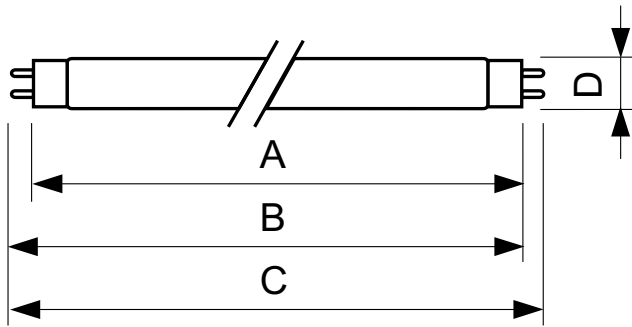

Product data

General Information		Voltage (Nom)	
Cap base	G13 [Medium Bi-Pin Fluorescent]	59 V	
Life to 10% failures (nom.)	10000 h	Controls and Dimming	
Life to 50% failures (nom.)	13000 h	Dimmable	Yes
Light Technical		Mechanical and Housing	
Colour Code	33-640	Bulb shape	T8 [26 mm (T8)]
Luminous flux (nom.)	1200 lm	Approval and Application	
Colour designation	Cool White (CW)	Mercury (Hg) content (nom.)	8.0 mg
Lumen maintenance 10,000 hours (nom.)	75 %	Energy consumption kWh/1,000 hours	22 kWh
Lumen maintenance 2,000 hours (nom.)	90 %	Product Data	
Lumen maintenance 5,000 hours (nom.)	80 %	Full product code	871150095041340
Correlated Colour Temperature (Nom)	4100 K	Order product name	TL-D 18W/33-640 1SL/25
Colour rendering index (nom.)	63	EAN/UPC – product	8711500950413
Operating and Electrical		Order code	95041340
Power (Rated) (Nom)	18.0 W	SAP numerator – quantity per pack	1
Lamp current (nom.)	0.360 A		

TL-D Standard Colours

Numerator – packs per outer box	25
SAP material	928048003312
SAP net weight (piece)	71.000 g

ILCOS code	FD-18/41/2B-E-G13
------------	-------------------

Dimensional drawing

TL-D 18W/33-640

Product	D (max)	A (max)	B (max)	B (min)	C (max)
TL-D 18W/33-640 1SL/25	28 mm	589.8 mm	596.9 mm	594.5 mm	604 mm

Photometric data

LDPB_TL-DSTD_33-640_0001-Spectral power distribution B/W

Lightcolour /33-640