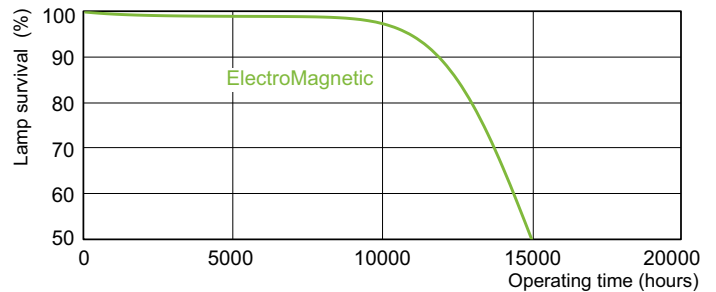

LDLE_TL-DSTD_0002-Life expectancy diagram