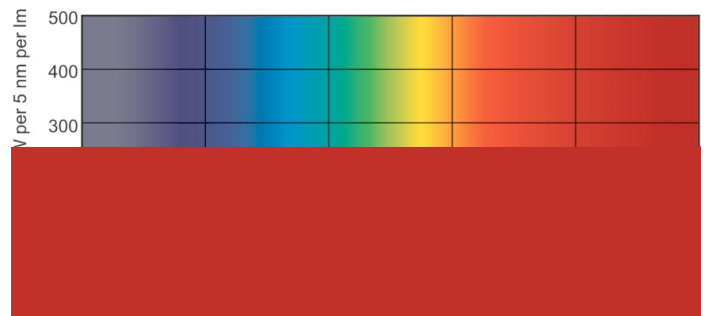

Product data

General Information		Voltage (Nom)	
Cap base	G13 [Medium Bi-Pin Fluorescent]	59 V	
Life to 10% failures (nom.)	10000 h	Controls and Dimming	
Life to 50% failures (nom.)	13000 h	Dimmable	Yes
Light Technical		Mechanical and Housing	
Colour Code	33-640	Bulb shape	T8 [26 mm (T8)]
Luminous flux (nom.)	1200 lm	Approval and Application	
Colour designation	Cool White (CW)	Mercury (Hg) content (nom.)	8.0 mg
Lumen maintenance 10,000 hours (nom.)	75 %	Energy consumption kWh/1,000 hours	22 kWh
Lumen maintenance 2,000 hours (nom.)	90 %	Product Data	
Lumen maintenance 5,000 hours (nom.)	80 %	Full product code	871150095041340
Correlated Colour Temperature (Nom)	4100 K	Order product name	TL-D 18W/33-640 1SL/25
Colour rendering index (nom.)	63	EAN/UPC – product	8711500950413
Operating and Electrical		Order code	95041340
Power (Rated) (Nom)	18.0 W	SAP numerator – quantity per pack	1
Lamp current (nom.)	0.360 A		

TL-D Standard Colours

Numerator – packs per outer box	25
SAP material	928048003312
SAP net weight (piece)	71.000 g

ILCOS code	FD-18/41/2B-E-G13
------------	-------------------

Dimensional drawing

TL-D 18W/33-640

Product	D (max)	A (max)	B (max)	B (min)	C (max)
TL-D 18W/33-640 1SL/25	28 mm	589.8 mm	596.9 mm	594.5 mm	604 mm

Photometric data

LDPB_TL-DSTD_33-640_0001-Spectral power distribution B/W

Lightcolour /33-640