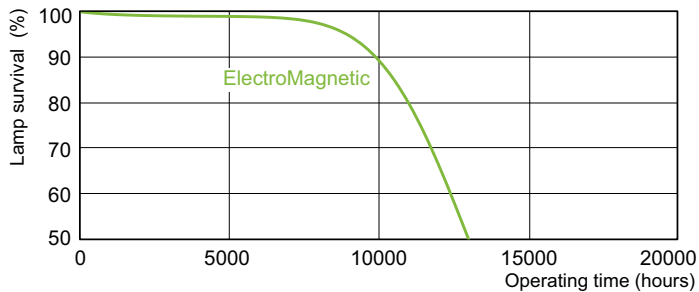

Lifetime

LDLE_TL-DSTD_0001-Life expectancy diagram