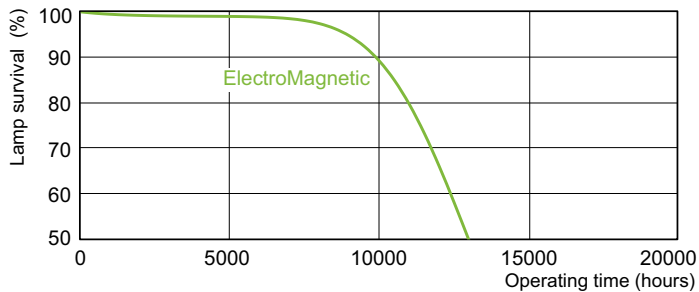

Lifetime

LDLE_TL-DSTD_0001-Life expectancy diagram