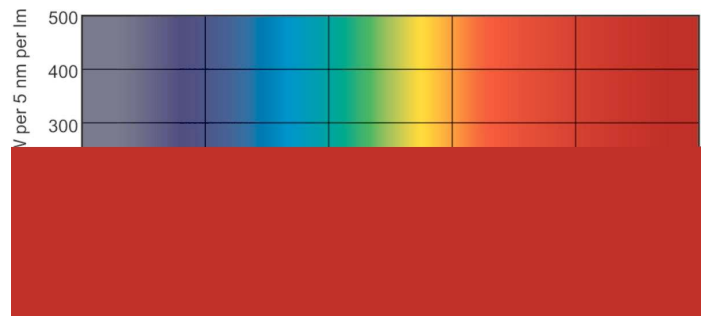

Product data

General Information		Voltage (Nom)	
Cap base	G13 [Medium Bi-Pin Fluorescent]	103 V	
Life to 10% failures (nom.)	10000 h	Controls and Dimming	
Life to 50% failures (nom.)	13000 h	Dimmable	Yes
Light Technical		Mechanical and Housing	
Colour Code	33-640	Bulb shape	T8 [26 mm (T8)]
Luminous flux (nom.)	2850 lm	Approval and Application	
Colour designation	Cool White (CW)	Mercury (Hg) content (nom.)	8.0 mg
Lumen maintenance 10,000 hours (nom.)	75 %	Energy consumption kWh/1,000 hours	43 kWh
Lumen maintenance 2,000 hours (nom.)	90 %	Product Data	
Lumen maintenance 5,000 hours (nom.)	80 %	Full product code	871150095045140
Correlated Colour Temperature (Nom)	4100 K	Order product name	TL-D 36W/33-640 1SL/25
Colour rendering index (nom.)	63	EAN/UPC – product	8711500950451
Operating and Electrical		Order code	95045140
Power (Rated) (Nom)	36.0 W	SAP numerator – quantity per pack	1
Lamp current (nom.)	0.440 A		

TL-D Standard Colours

Numerator – packs per outer box	25
SAP material	928048503312
SAP net weight (piece)	135.000 g

ILCOS code	FD-36/41/2B-E-G13
------------	-------------------

Dimensional drawing

TL-D 36W/33-640

Product	D (max)	A (max)	B (max)	B (min)	C (max)
TL-D 36W/33-640 15L/25	28 mm	1199.4 mm	1206.5 mm	1204.1 mm	1213.6 mm

Photometric data

LDPB_TL-DSTD_33-640_0001-Spectral power distribution B/W

Lightcolour /33-640