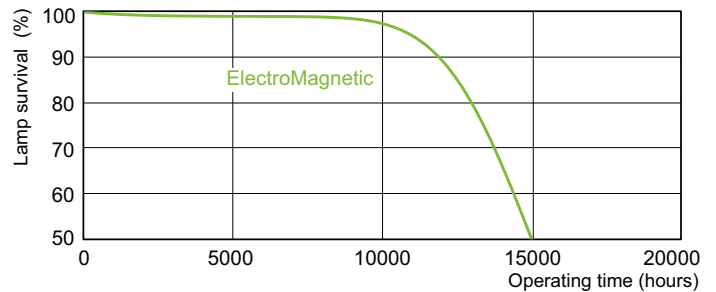

LDLE_TL-DSTD_0002-Life expectancy diagram