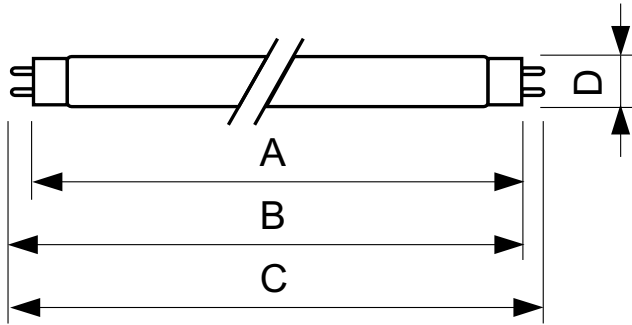

Product data

General Information		Voltage (Nom)	
Cap base	G13 [Medium Bi-Pin Fluorescent]	103 V	
Life to 10% failures (nom.)	10000 h	Controls and Dimming	
Life to 50% failures (nom.)	13000 h	Dimmable	Yes
Light Technical		Mechanical and Housing	
Colour Code	33-640	Bulb shape	T8 [26 mm (T8)]
Luminous flux (nom.)	2850 lm	Approval and Application	
Colour designation	Cool White (CW)	Mercury (Hg) content (nom.)	8.0 mg
Lumen maintenance 10,000 hours (nom.)	75 %	Energy consumption kWh/1,000 hours	43 kWh
Lumen maintenance 2,000 hours (nom.)	90 %	Product Data	
Lumen maintenance 5,000 hours (nom.)	80 %	Full product code	871150095045140
Correlated Colour Temperature (Nom)	4100 K	Order product name	TL-D 36W/33-640 1SL/25
Colour rendering index (nom.)	63	EAN/UPC – product	8711500950451
Operating and Electrical		Order code	95045140
Power (Rated) (Nom)	36.0 W	SAP numerator – quantity per pack	1
Lamp current (nom.)	0.440 A		

TL-D Standard Colours

Numerator – packs per outer box	25
SAP material	928048503312
SAP net weight (piece)	135.000 g

ILCOS code	FD-36/41/2B-E-G13
------------	-------------------

Dimensional drawing

TL-D 36W/33-640

Product	D (max)	A (max)	B (max)	B (min)	C (max)
TL-D 36W/33-640 15L/25	28 mm	1199.4 mm	1206.5 mm	1204.1 mm	1213.6 mm

Photometric data

LDPB_TL-DSTD_33-640_0001-Spectral power distribution B/W

Lightcolour /33-640