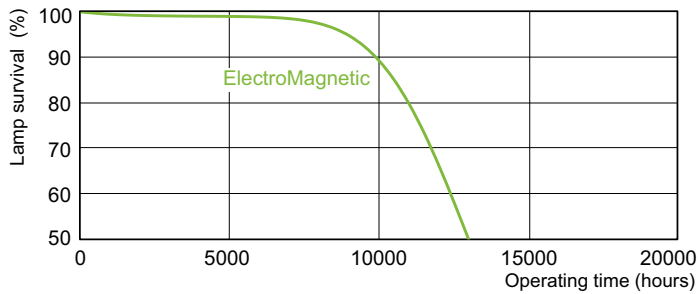

Lifetime

LDLE_TL-DSTD_0001-Life expectancy diagram