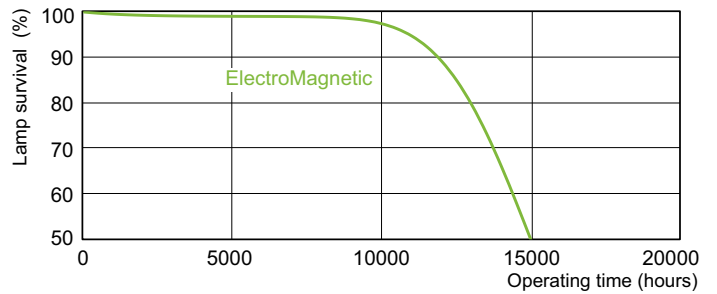

LDLE_TL-DSTD_0002-Life expectancy diagram