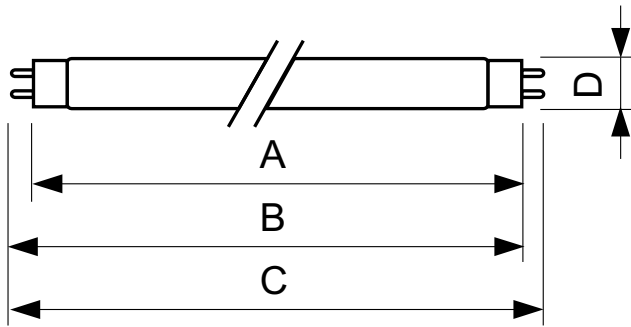

Product data

General Information		Voltage (Nom)	
Cap base	G13 [Medium Bi-Pin Fluorescent]	103 V	
Life to 10% failures (nom.)	10000 h	Controls and Dimming	
Life to 50% failures (nom.)	13000 h	Dimmable	Yes
Light Technical		Mechanical and Housing	
Colour Code	54-765	Bulb shape	T8 [26 mm (T8)]
Luminous flux (nom.)	2500 lm	Approval and Application	
Colour designation	Cool Daylight	Mercury (Hg) content (nom.)	8.0 mg
Lumen maintenance 2,000 hours (nom.)	90 %	Energy consumption kWh/1,000 hours	43 kWh
Lumen maintenance 5,000 hours (nom.)	83 %	Product Data	
Correlated Colour Temperature (Nom)	6200 K	Full product code	871150095047540
Colour rendering index (nom.)	75	Order product name	TL-D 36W/54-765 1SL/25
Operating and Electrical		EAN/UPC – product	8711500950475
Power (Rated) (Nom)	36.0 W	Order code	95047540
Lamp current (nom.)	0.440 A	SAP numerator – quantity per pack	1

TL-D Standard Colours

Numerator – packs per outer box	25
SAP material	928048505422
SAP net weight (piece)	135.000 g

ILCOS code	FD-36/62/2A-E-G13
------------	-------------------

Dimensional drawing

TL-D 36W/54-765

Product	D (max)	A (max)	B (max)	B (min)	C (max)
TL-D 36W/54-765	28 mm	1199.4 mm	1206.5 mm	1204.1 mm	1213.6 mm
1SL/25					

Photometric data

LDPB_TL-DSTD_54-765-Spectral power distribution B/W

Lightcolour /54-765