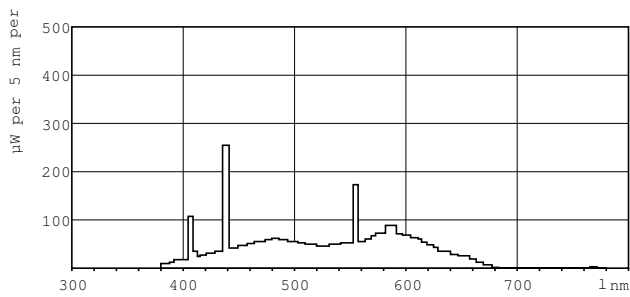

TL-D Standard Colours

TL-D 36W/54-765 1SL/25

TL-D Standard Colors lamps (tube diameter of 26 mm) create atmospheres from warm white to cool daylight. Lamps with moderate efficacy and color rendering.

Warnings and Safety

Product data

General Information		Voltage (Nom)	
Cap base	G13 [Medium Bi-Pin Fluorescent]	103 V	
Life to 10% failures (nom.)	10000 h	Controls and Dimming	
Life to 50% failures (nom.)	13000 h	Dimmable	Yes
Light Technical		Mechanical and Housing	
Colour Code	54-765	Bulb shape	T8 [26 mm (T8)]
Luminous flux (nom.)	2500 lm	Approval and Application	
Colour designation	Cool Daylight	Mercury (Hg) content (nom.)	8.0 mg
Lumen maintenance 2,000 hours (nom.)	90 %	Energy consumption kWh/1,000 hours	43 kWh
Lumen maintenance 5,000 hours (nom.)	83 %	Product Data	
Correlated Colour Temperature (Nom)	6200 K	Full product code	871150095047540
Colour rendering index (nom.)	75	Order product name	TL-D 36W/54-765 1SL/25
Operating and Electrical		EAN/UPC – product	8711500950475
Power (Rated) (Nom)	36.0 W	Order code	95047540
Lamp current (nom.)	0.440 A	SAP numerator – quantity per pack	1

TL-D Standard Colours

Numerator – packs per outer box	25
SAP material	928048505422
SAP net weight (piece)	135.000 g

ILCOS code	FD-36/62/2A-E-G13
------------	-------------------

Dimensional drawing

TL-D 36W/54-765

Product	D (max)	A (max)	B (max)	B (min)	C (max)
TL-D 36W/54-765	28 mm	1199.4 mm	1206.5 mm	1204.1 mm	1213.6 mm
1SL/25					

Photometric data

LDPB_TL-DSTD_54-765-Spectral power distribution B/W

Lightcolour /54-765