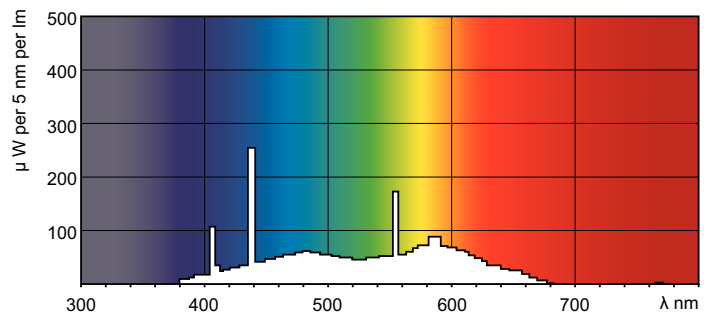

TL-D Standard Colours

TL-D 36W/54-765 1SL/25

TL-D Standard Colors lamps (tube diameter of 26 mm) create atmospheres from warm white to cool daylight. Lamps with moderate efficacy and color rendering.

Warnings and Safety

Product data

General Information		Voltage (Nom)	
Cap base	G13 [Medium Bi-Pin Fluorescent]	103 V	
Life to 10% failures (nom.)	10000 h	Controls and Dimming	
Life to 50% failures (nom.)	13000 h	Dimmable	Yes
Light Technical		Mechanical and Housing	
Colour Code	54-765	Bulb shape	T8 [26 mm (T8)]
Luminous flux (nom.)	2500 lm	Approval and Application	
Colour designation	Cool Daylight	Mercury (Hg) content (nom.)	8.0 mg
Lumen maintenance 2,000 hours (nom.)	90 %	Energy consumption kWh/1,000 hours	43 kWh
Lumen maintenance 5,000 hours (nom.)	83 %	Product Data	
Correlated Colour Temperature (Nom)	6200 K	Full product code	871150095047540
Colour rendering index (nom.)	75	Order product name	TL-D 36W/54-765 1SL/25
Operating and Electrical		EAN/UPC – product	8711500950475
Power (Rated) (Nom)	36.0 W	Order code	95047540
Lamp current (nom.)	0.440 A	SAP numerator – quantity per pack	1

Product	D (max)	A (max)	B (max)	B (min)	C (max)
TL-D 36W/54-765	28 mm	1199.4 mm	1206.5 mm	1204.1 mm	1213.6 mm
1SL/25					

Photometric data

LDPB_TL-DSTD_54-765-Spectral power distribution B/W

Lightcolour /54-765