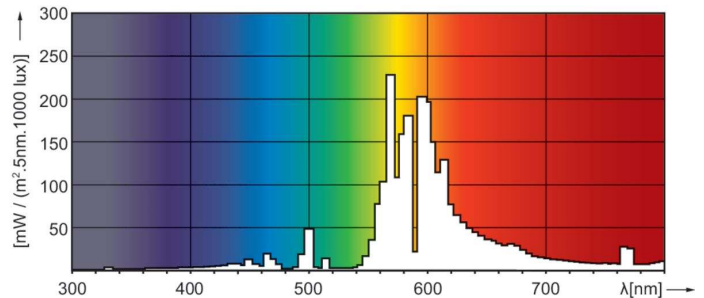

Photometric data

Light Distribution Diagram - MST SON APIA Plus Xtra 70W E27 1SL/24

Spectral Power Distribution Colour - MST SON APIA Plus Xtra 70W E27 1SL/24