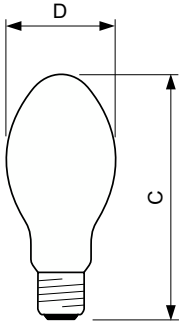

MASTER SON APIA Plus Xtra

Product Data

Full product code	872790092817400
Order product name	MST SON APIA Plus Xtra 70W E27 1SL/24
Order code	92817400
Numerator - Quantity Per Pack	1
Numerator - Packs per outer box	24

Material number (12NC)	928150719835
Full product name	MASTER SON APIA Plus Xtra 70W E27 1SL/24
EAN/UPC - Case	8727900928181

Dimensional drawing

Product	D (max)	C (max)
MST SON APIA Plus Xtra 70W E27 1SL/24	71 mm	156 mm