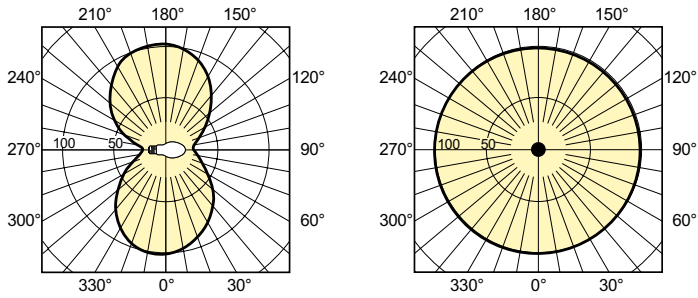

Photometric data

Light Distribution Diagram - MST SON APIA Plus Xtra 70W E27 1SL/24

Spectral Power Distribution Colour - MST SON APIA Plus Xtra 70W E27 1SL/24