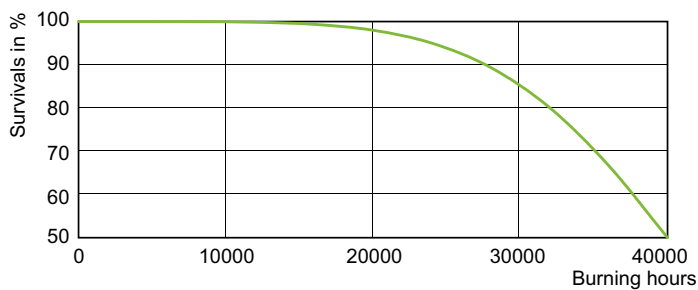

Lifetime

Life Expectancy Diagram - MST SON APIA Plus Xtra 70W E27 1SL/24

Lumen Maintenance Diagram - MST SON APIA Plus Xtra 70W E27 1SL/24