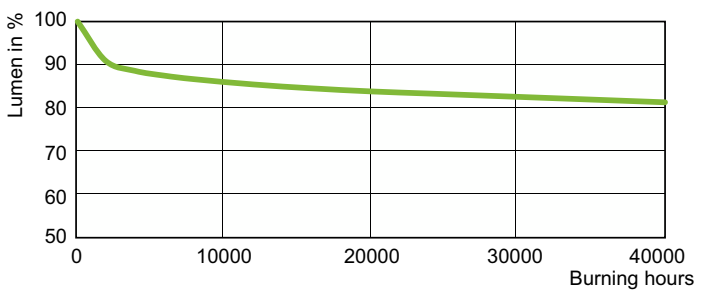

Lifetime

Life Expectancy Diagram - MST SON APIA Plus Xtra 70W E27 1SL/24

Lumen Maintenance Diagram - MST SON APIA Plus Xtra 70W E27 1SL/24