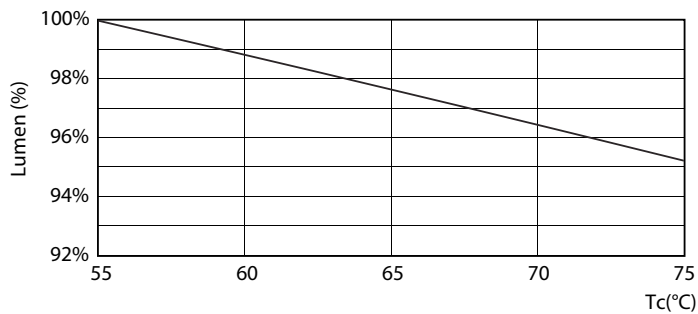

LEDtube 16W G13 740 T8 AP I G