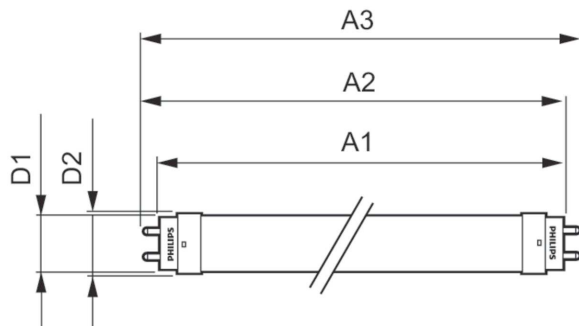

Product data

General Information		Power factor (nom.)	
Cap base	G13 [Medium Bi-Pin Fluorescent]		0.5
EU RoHS compliant	Yes	Voltage (Nom)	220–240 V
Nominal lifetime (nom.)	15000 h	Temperature	
Switching cycle	50,000X	T-ambient (max.)	45 °C
		T-ambient (min.)	-20 °C
		T storage (max.)	65 °C
		T storage (min.)	-40 °C
		T-Case maximum (nom.)	60 °C
		Controls and Dimming	
		Dimmable	No
		Mechanical and Housing	
		Product length	1200 mm
		Bulb shape	Tube, double-ended
		Approval and Application	
		Energy-saving product	Yes
		Suitable for accent lighting	No
		Approval marks	RoHS compliance KEMA Keur certificate
Light Technical			
Colour Code	740 [CCT of 4,000 K]		
Beam Angle (Nom)	240 °		
Luminous flux (nom.)	1600 lm		
Colour designation	Cool White (CW)		
Correlated Colour Temperature (Nom)	4000 K		
Luminous efficacy (rated) (nom.)	100.00 lm/W		
Colour consistency	<7		
Colour rendering index (nom.)	73		
LLMF at end of nominal lifetime (nom.)	70 %		
Operating and Electrical			
Input frequency	50 to 60 Hz		
Power (Rated) (Nom)	16 W		
Starting time (nom.)	0.5 s		
Warm-up time to 60% light (nom.)	0.5 s		

Ecofit Ledtubes T8

Energy consumption kWh/1,000 hours	16 kWh
Product Data	
Full product code	871869652501200
Order product name	LEDtube 1200mm 16W 740 T8 AP C G
EAN/UPC – product	8718696525012
Order code	52501200

SAP numerator – quantity per pack	1
Numerator – packs per outer box	10
SAP material	929001184508
SAP net weight (piece)	0.210 kg

Dimensional drawing

TLED 1200mm 4ft T8 16W-36W 4000K G13 ND

Product	D1	D2	A1	A2	A3	C	D
LEDtube 1200mm	25.68	28 mm	1198	1205	1212	1212	27.8
16W 740 T8 AP C G	mm		mm	mm	mm	mm	mm

Photometric data

LEDtube 600mm 8W 740 T8 CN I G

LEDtube 1200mm 16W 740 T8 CN I G

LEDtube 1200mm 16W G13 T8 740 1600lm AP C G

Ecofit Ledtubes T8

Lifetime

LEDtube 16W G13 740 T8 AP I G

LEDtube 16W G13 740 T8 AP I G