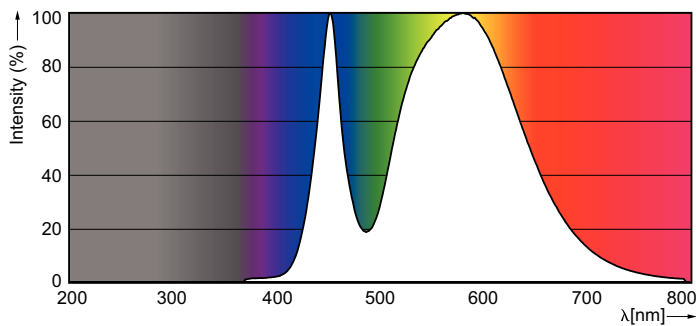

LEDtube 1200mm 16W G13 T8 740 1600lm AP C G