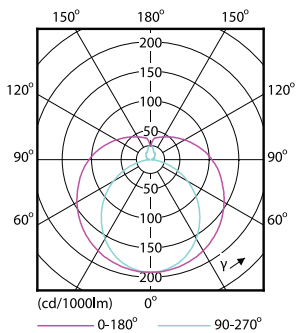

Product data

General Information		Power factor (nom.)	
Cap base	G13 [Medium Bi-Pin Fluorescent]		0.5
EU RoHS compliant	Yes	Voltage (Nom)	220–240 V
Nominal lifetime (nom.)	15000 h	Temperature	
Switching cycle	50,000X	T-ambient (max.)	45 °C
		T-ambient (min.)	-20 °C
		T storage (max.)	65 °C
		T storage (min.)	-40 °C
		T-Case maximum (nom.)	60 °C
		Controls and Dimming	
		Dimmable	No
		Mechanical and Housing	
		Product length	1200 mm
		Bulb shape	Tube, double-ended
		Approval and Application	
		Energy-saving product	Yes
		Suitable for accent lighting	No
		Approval marks	RoHS compliance KEMA Keur certificate
Light Technical			
Colour Code	740 [CCT of 4,000 K]		
Beam Angle (Nom)	240 °		
Luminous flux (nom.)	1600 lm		
Colour designation	Cool White (CW)		
Correlated Colour Temperature (Nom)	4000 K		
Luminous efficacy (rated) (nom.)	100.00 lm/W		
Colour consistency	<7		
Colour rendering index (nom.)	73		
LLMF at end of nominal lifetime (nom.)	70 %		
Operating and Electrical			
Input frequency	50 to 60 Hz		
Power (Rated) (Nom)	16 W		
Starting time (nom.)	0.5 s		
Warm-up time to 60% light (nom.)	0.5 s		

SAP numerator – quantity per pack	1
Numerator – packs per outer box	10
SAP material	929001184508
SAP net weight (piece)	0.210 kg

Dimensional drawing

TLED 1200mm 4ft T8 16W-36W 4000K G13 ND

Product	D1	D2	A1	A2	A3	C	D
LEDtube 1200mm	25.68	28 mm	1198	1205	1212	1212	27.8
16W 740 T8 AP C G	mm		mm	mm	mm	mm	mm

Photometric data

LEDtube 600mm 8W 740 T8 CN I G

LEDtube 1200mm 16W 740 T8 CN I G

LEDtube 1200mm 16W G13 T8 740 1600lm AP C G

Ecofit Ledtubes T8

Lifetime

LEDtube 16W G13 740 T8 AP I G

LEDtube 16W G13 740 T8 AP I G