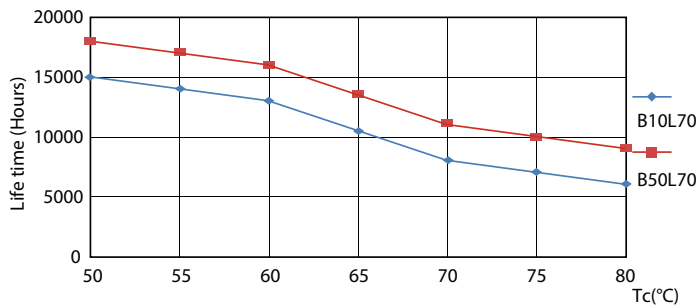

Product data

General Information		Power factor (nom.)	
Cap base	G13 [Medium Bi-Pin Fluorescent]		0.5
EU RoHS compliant	Yes	Voltage (Nom)	220–240 V
Nominal lifetime (nom.)	15000 h	Temperature	
Switching cycle	50,000X	T-ambient (max.)	45 °C
		T-ambient (min.)	-20 °C
		T storage (max.)	65 °C
		T storage (min.)	-40 °C
		T-Case maximum (nom.)	60 °C
		Controls and Dimming	
		Dimmable	No
		Mechanical and Housing	
		Product length	1200 mm
		Bulb shape	Tube, double-ended
		Approval and Application	
		Energy-saving product	Yes
		Suitable for accent lighting	No
		Approval marks	RoHS compliance KEMA Keur certificate
Light Technical			
Colour Code	740 [CCT of 4,000 K]		
Beam Angle (Nom)	240 °		
Luminous flux (nom.)	1600 lm		
Colour designation	Cool White (CW)		
Correlated Colour Temperature (Nom)	4000 K		
Luminous efficacy (rated) (nom.)	100.00 lm/W		
Colour consistency	<7		
Colour rendering index (nom.)	73		
LLMF at end of nominal lifetime (nom.)	70 %		
Operating and Electrical			
Input frequency	50 to 60 Hz		
Power (Rated) (Nom)	16 W		
Starting time (nom.)	0.5 s		
Warm-up time to 60% light (nom.)	0.5 s		

Photometric data

LEDtube 600mm 8W 740 T8 CN I G

LEDtube 1200mm 16W 740 T8 CN I G

LEDtube 1200mm 16W G13 T8 740 1600lm AP C G

Ecofit Ledtubes T8

Lifetime

LEDtube 16W G13 740 T8 AP I G

LEDtube 16W G13 740 T8 AP I G