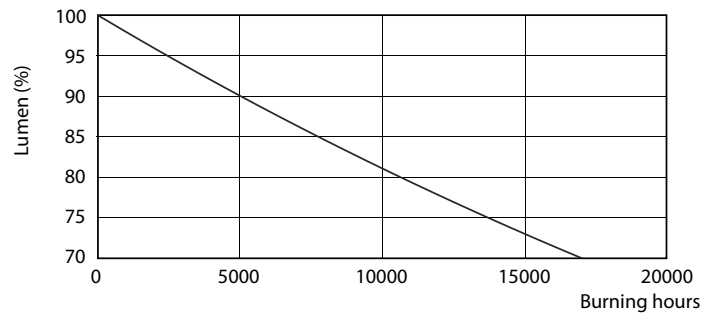

Product data

General Information		Power factor (nom.)	
Cap base	G13 [Medium Bi-Pin Fluorescent]		0.5
EU RoHS compliant	Yes	Voltage (Nom)	220–240 V
Nominal lifetime (nom.)	15000 h	Temperature	
Switching cycle	50,000X	T-ambient (max.)	45 °C
		T-ambient (min.)	-20 °C
		T storage (max.)	65 °C
		T storage (min.)	-40 °C
		T-Case maximum (nom.)	60 °C
		Controls and Dimming	
		Dimmable	No
		Mechanical and Housing	
		Product length	1200 mm
		Bulb shape	Tube, double-ended
		Approval and Application	
		Energy-saving product	Yes
		Suitable for accent lighting	No
		Approval marks	RoHS compliance KEMA Keur certificate
Light Technical			
Colour Code	740 [CCT of 4,000 K]		
Beam Angle (Nom)	240 °		
Luminous flux (nom.)	1600 lm		
Colour designation	Cool White (CW)		
Correlated Colour Temperature (Nom)	4000 K		
Luminous efficacy (rated) (nom.)	100.00 lm/W		
Colour consistency	<7		
Colour rendering index (nom.)	73		
LLMF at end of nominal lifetime (nom.)	70 %		
Operating and Electrical			
Input frequency	50 to 60 Hz		
Power (Rated) (Nom)	16 W		
Starting time (nom.)	0.5 s		
Warm-up time to 60% light (nom.)	0.5 s		

Photometric data

LEDtube 600mm 8W 740 T8 CN I G

LEDtube 1200mm 16W 740 T8 CN I G

LEDtube 1200mm 16W G13 T8 740 1600lm AP C G

Ecofit Ledtubes T8

Lifetime

LEDtube 16W G13 740 T8 AP I G

LEDtube 16W G13 740 T8 AP I G