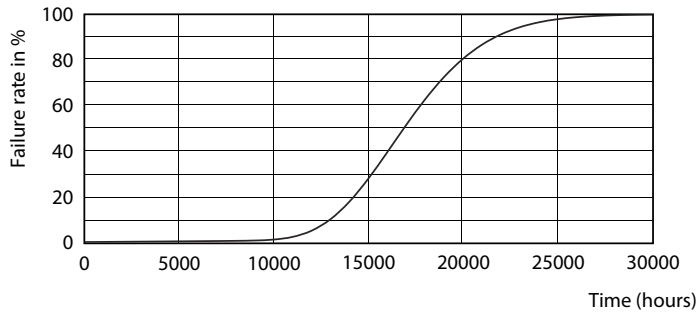

Product data

General Information		Power factor (nom.)	
Cap base	G13 [Medium Bi-Pin Fluorescent]		0.5
EU RoHS compliant	Yes	Voltage (Nom)	220–240 V
Nominal lifetime (nom.)	15000 h	Temperature	
Switching cycle	50,000X	T-ambient (max.)	45 °C
		T-ambient (min.)	-20 °C
		T storage (max.)	65 °C
		T storage (min.)	-40 °C
		T-Case maximum (nom.)	60 °C
		Controls and Dimming	
		Dimmable	No
		Mechanical and Housing	
		Product length	1200 mm
		Bulb shape	Tube, double-ended
		Approval and Application	
		Energy-saving product	Yes
		Suitable for accent lighting	No
		Approval marks	RoHS compliance KEMA Keur certificate
Light Technical			
Colour Code	740 [CCT of 4,000 K]		
Beam Angle (Nom)	240 °		
Luminous flux (nom.)	1600 lm		
Colour designation	Cool White (CW)		
Correlated Colour Temperature (Nom)	4000 K		
Luminous efficacy (rated) (nom.)	100.00 lm/W		
Colour consistency	<7		
Colour rendering index (nom.)	73		
LLMF at end of nominal lifetime (nom.)	70 %		
Operating and Electrical			
Input frequency	50 to 60 Hz		
Power (Rated) (Nom)	16 W		
Starting time (nom.)	0.5 s		
Warm-up time to 60% light (nom.)	0.5 s		

Photometric data

LEDtube 600mm 8W 740 T8 CN I G

LEDtube 1200mm 16W 740 T8 CN I G

LEDtube 1200mm 16W G13 T8 740 1600lm AP C G

Ecofit Ledtubes T8

Lifetime

LEDtube 16W G13 740 T8 AP I G

LEDtube 16W G13 740 T8 AP I G