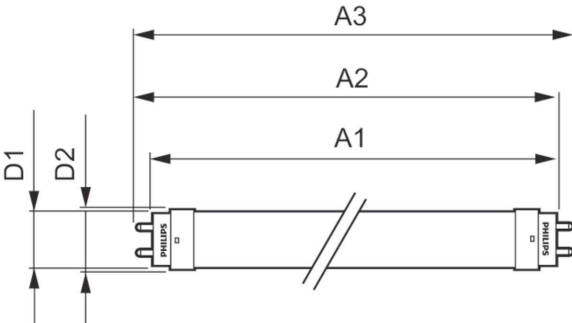

Essential LEDtube

Product Data

Full product code	871869659998300
Order product name	LEDtube 1200mm 16W 765 T8 AP I G
EAN/UPC – product	8718696599983
Order code	59998300
SAP numerator – quantity per pack	1

Numerator – packs per outer box	20
SAP material	929001184638
SAP net weight (piece)	0.172 kg

Dimensional drawing

TLED 1200mm 4ft T8 16W-36W 6500K G13 ND

Product	D1	D2	A1	A2	A3	C	D
LEDtube 1200mm	25.68	28 mm	1198	1205	1212	1212	27.8
16W 765 T8 AP I G	mm		mm	mm	mm	mm	mm

Photometric data