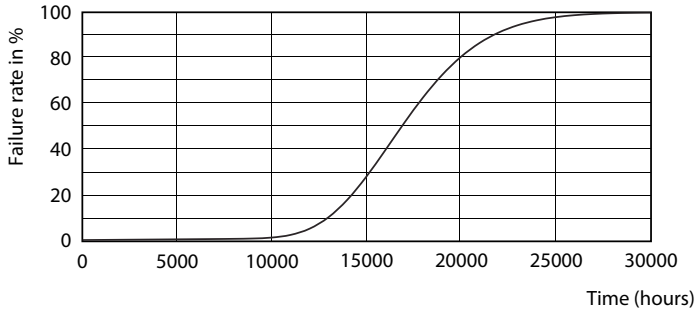

Product data

General Information	
Cap base	G13 [Medium Bi-Pin Fluorescent]
EU RoHS compliant	Yes
Nominal lifetime (nom.)	15000 h
Switching cycle	50,000X
Light Technical	
Colour Code	740 [CCT of 4,000 K]
Beam Angle (Nom)	240 °
Luminous flux (nom.)	800 lm
Colour designation	Cool White (CW)
Correlated Colour Temperature (Nom)	4000 K
Luminous efficacy (rated) (nom.)	100.00 lm/W
Colour consistency	<7
Colour rendering index (nom.)	73
LLMF at end of nominal lifetime (nom.)	70 %
Operating and Electrical	
Input frequency	50 to 60 Hz
Power (Rated) (Nom)	8 W
Starting time (nom.)	0.5 s
Warm-up time to 60% light (nom.)	0.5 s
Power factor (nom.)	0.5

Photometric data

LEDtube 600mm 8W 740 T8 CN I G

LEDtube 600mm 8W 765 T8 CN I G

LEDtube 600mm 8W G13 T8 740 800lm AP C G

Essential LEDtube

Lifetime

LEDtube 16W G13 740 T8 AP I G

LEDtube 16W G13 740 T8 AP I G