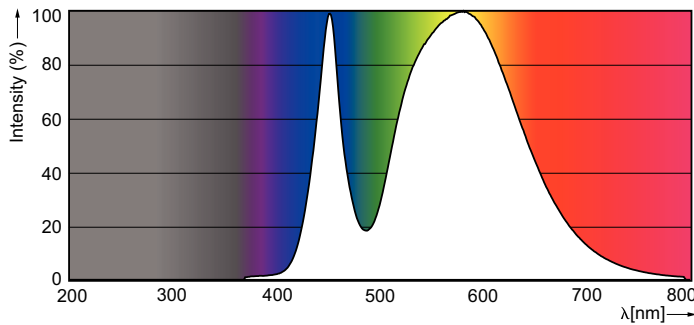

LEDtube 600mm 8W 740 T8 CN I G

LEDtube 600mm 8W G13 T8 740 800lm AP C G