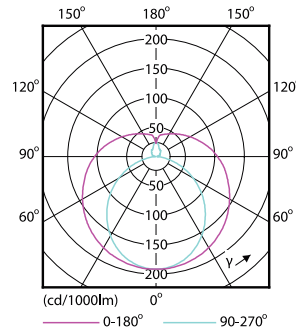

Product data

General Information	
Cap base	G13 [Medium Bi-Pin Fluorescent]
EU RoHS compliant	Yes
Nominal lifetime (nom.)	15000 h
Switching cycle	50,000X
Light Technical	
Colour Code	740 [CCT of 4,000 K]
Beam Angle (Nom)	240 °
Luminous flux (nom.)	800 lm
Colour designation	Cool White (CW)
Correlated Colour Temperature (Nom)	4000 K
Luminous efficacy (rated) (nom.)	100.00 lm/W
Colour consistency	<7
Colour rendering index (nom.)	73
LLMF at end of nominal lifetime (nom.)	70 %
Operating and Electrical	
Input frequency	50 to 60 Hz
Power (Rated) (Nom)	8 W
Starting time (nom.)	0.5 s
Warm-up time to 60% light (nom.)	0.5 s
Power factor (nom.)	0.5

Numerator – packs per outer box	20
SAP material	929001184738
SAP net weight (piece)	0.090 kg

Dimensional drawing

TLED 600mm 2ft T8 8W-18W 4000K G13 ND

Product	D1	D2	A1	A2	A3	C	D
LEDtube 600mm	25.68	28	588.5	595.5	602.5	602.5	27.8
8W 740 T8 AP I G	mm	mm	mm	mm	mm	mm	mm

Photometric data

LEDtube 600mm 8W 740 T8 CN I G

LEDtube 600mm 8W 765 T8 CN I G

LEDtube 600mm 8W G13 T8 740 800lm AP C G

Essential LEDtube

Lifetime

LEDtube 16W G13 740 T8 AP I G

LEDtube 16W G13 740 T8 AP I G