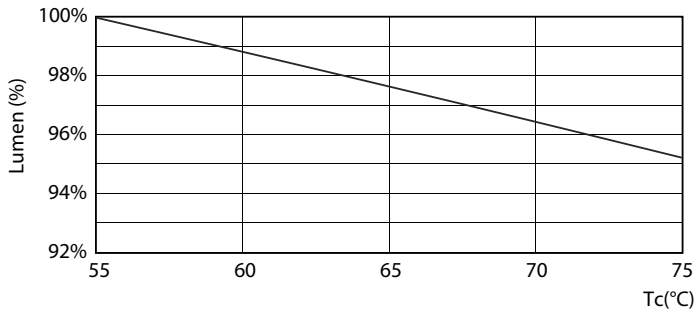

LEDtube 16W G13 740 T8 AP I G