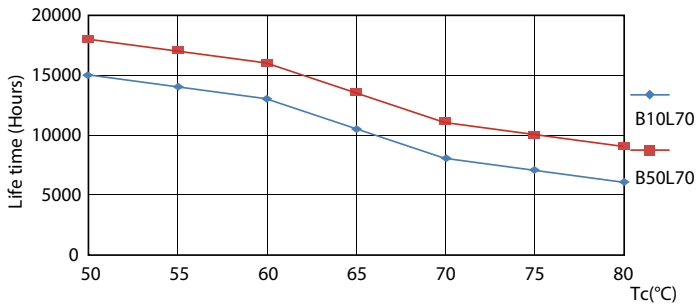

Product data

General Information	
Cap base	G13 [Medium Bi-Pin Fluorescent]
EU RoHS compliant	Yes
Nominal lifetime (nom.)	15000 h
Switching cycle	50,000X
Light Technical	
Colour Code	740 [CCT of 4,000 K]
Beam Angle (Nom)	240 °
Luminous flux (nom.)	800 lm
Colour designation	Cool White (CW)
Correlated Colour Temperature (Nom)	4000 K
Luminous efficacy (rated) (nom.)	100.00 lm/W
Colour consistency	<7
Colour rendering index (nom.)	73
LLMF at end of nominal lifetime (nom.)	70 %
Operating and Electrical	
Input frequency	50 to 60 Hz
Power (Rated) (Nom)	8 W
Starting time (nom.)	0.5 s
Warm-up time to 60% light (nom.)	0.5 s
Power factor (nom.)	0.5

Voltage (Nom)	220–240 V
Temperature	
T-ambient (max.)	45 °C
T-ambient (min.)	-20 °C
T storage (max.)	65 °C
T storage (min.)	-40 °C
T-Case maximum (nom.)	60 °C
Controls and Dimming	
Dimmable	No
Mechanical and Housing	
Product length	600 mm
Bulb shape	Tube, double-ended
Approval and Application	
Energy-saving product	Yes
Suitable for accent lighting	No
Approval marks	RoHS compliance KEMA Keur certificate
Energy consumption kWh/1,000 hours	8 kWh

Photometric data

LEDtube 600mm 8W 740 T8 CN I G

LEDtube 600mm 8W 765 T8 CN I G

LEDtube 600mm 8W G13 T8 740 800lm AP C G

Essential LEDtube

Lifetime

LEDtube 16W G13 740 T8 AP I G

LEDtube 16W G13 740 T8 AP I G