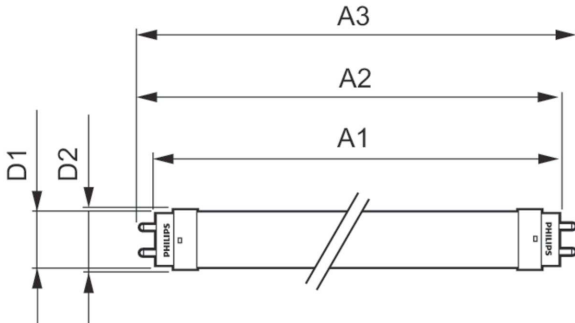

Essential LEDtube

Product Data

Full product code	871869664603800
Order product name	LEDtube 600mm 8W 740 T8 AP I G
EAN/UPC – product	8718696646038
Order code	64603800
SAP numerator – quantity per pack	1

Numerator – packs per outer box	20
SAP material	929001184738
SAP net weight (piece)	0.090 kg

Dimensional drawing

TLED 600mm 2ft T8 8W-18W 4000K G13 ND

Product	D1	D2	A1	A2	A3	C	D
LEDtube 600mm	25.68	28	588.5	595.5	602.5	602.5	27.8
8W 740 T8 AP I G	mm	mm	mm	mm	mm	mm	mm

Photometric data