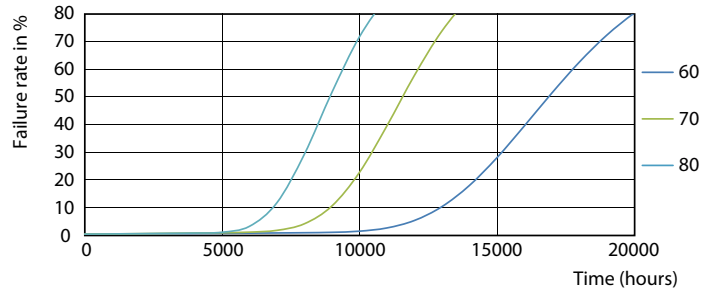

Product data

General Information	
Cap base	G13 [Medium Bi-Pin Fluorescent]
EU RoHS compliant	Yes
Nominal lifetime (nom.)	15000 h
Switching cycle	50,000X
Light Technical	
Colour Code	740 [CCT of 4,000 K]
Beam Angle (Nom)	240 °
Luminous flux (nom.)	800 lm
Colour designation	Cool White (CW)
Correlated Colour Temperature (Nom)	4000 K
Luminous efficacy (rated) (nom.)	100.00 lm/W
Colour consistency	<7
Colour rendering index (nom.)	73
LLMF at end of nominal lifetime (nom.)	70 %
Operating and Electrical	
Input frequency	50 to 60 Hz
Power (Rated) (Nom)	8 W
Starting time (nom.)	0.5 s
Warm-up time to 60% light (nom.)	0.5 s
Power factor (nom.)	0.5

Photometric data

LEDtube 600mm 8W 740 T8 CN I G

LEDtube 600mm 8W 765 T8 CN I G

LEDtube 600mm 8W G13 T8 740 800lm AP C G

Essential LEDtube

Lifetime

LEDtube 16W G13 740 T8 AP I G

LEDtube 16W G13 740 T8 AP I G