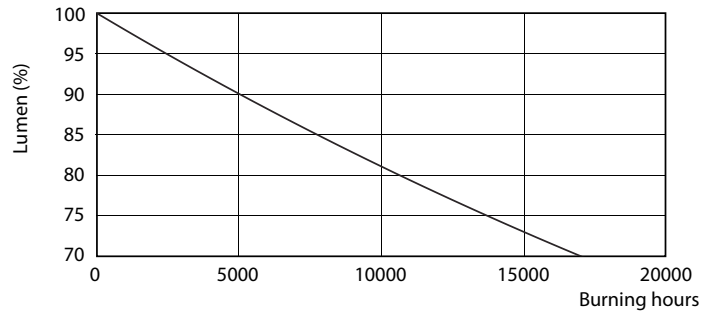

Product data

General Information	
Cap base	G13 [Medium Bi-Pin Fluorescent]
EU RoHS compliant	Yes
Nominal lifetime (nom.)	15000 h
Switching cycle	50,000X
Light Technical	
Colour Code	740 [CCT of 4,000 K]
Beam Angle (Nom)	240 °
Luminous flux (nom.)	800 lm
Colour designation	Cool White (CW)
Correlated Colour Temperature (Nom)	4000 K
Luminous efficacy (rated) (nom.)	100.00 lm/W
Colour consistency	<7
Colour rendering index (nom.)	73
LLMF at end of nominal lifetime (nom.)	70 %
Operating and Electrical	
Input frequency	50 to 60 Hz
Power (Rated) (Nom)	8 W
Starting time (nom.)	0.5 s
Warm-up time to 60% light (nom.)	0.5 s
Power factor (nom.)	0.5

Voltage (Nom)	220–240 V
Temperature	
T-ambient (max.)	45 °C
T-ambient (min.)	-20 °C
T storage (max.)	65 °C
T storage (min.)	-40 °C
T-Case maximum (nom.)	60 °C
Controls and Dimming	
Dimmable	No
Mechanical and Housing	
Product length	600 mm
Bulb shape	Tube, double-ended
Approval and Application	
Energy-saving product	Yes
Suitable for accent lighting	No
Approval marks	RoHS compliance KEMA Keur certificate
Energy consumption kWh/1,000 hours	8 kWh

Photometric data

LEDtube 600mm 8W 740 T8 CN I G

LEDtube 600mm 8W 765 T8 CN I G

LEDtube 600mm 8W G13 T8 740 800lm AP C G

Essential LEDtube

Lifetime

LEDtube 16W G13 740 T8 AP I G

LEDtube 16W G13 740 T8 AP I G