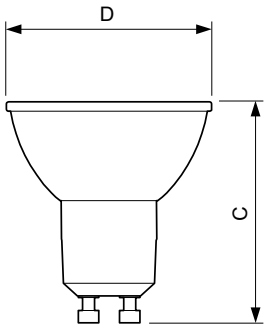

### Product data

General information		Temperature	
Cap base	GU10 [ GU10]	Lamp current (nom.)	39 mA
EU RoHS compliant	Yes	Wattage equivalent	50 W
Nominal lifetime (nom.)	15000 h	Starting time (nom.)	0.5 s
Switching cycle	50,000X	Warm-up time to 60% light (nom.)	0.5 s
Technical type	4.6-50W	Power factor (nom.)	0.5
Voltage (Nom)		220-240 V	
Light technical		Controls and dimming	
Colour Code	827 [ CCT of 2,700 K]	Dimmable	No
Beam Angle (Nom)	36 °	Mechanical and housing	
Luminous flux (nom.)	395 lm	Bulb shape	PAR16 [ PAR 2 inch]
Luminous intensity (nom.)	700 cd	Approval and application	
Colour designation	Warm White (WW)	Suitable for accent lighting	Yes
Correlated Colour Temperature (Nom)	2700 K	Energy consumption kWh/1,000 hours	5 kWh
Luminous efficacy (rated) (nom.)	85.90 lm/W	Product data	
Colour consistency	<6	Full product code	871869670059400
Colour rendering index (nom.)	80		
LLMF at end of nominal lifetime (nom.)	70 %		
Operating and electrical			
Input frequency	50 to 60 Hz		
Power (Rated) (Nom)	4.6 W		

## Dimensional drawing

Essential LED 4.6-50W GU10 827 36D

Product	D	C
Essential LED 4.6-50W GU10 827 36D	50 mm	54 mm