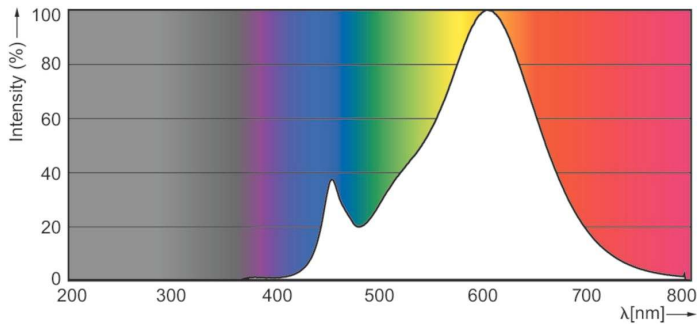

Photometric data

LEDspotMV GU10 MR16 827