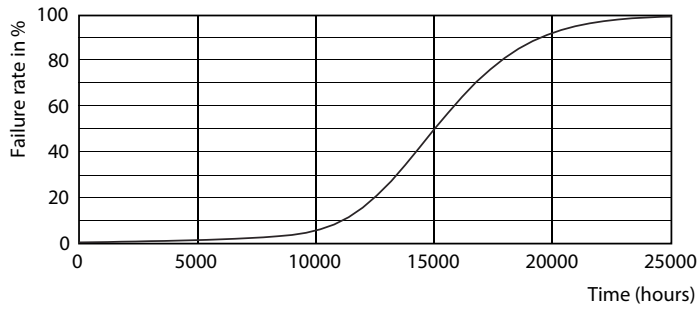

Classic LEDspotMV

Lifetime

CLA LEDspotMV 50W GU10 827 36D ND