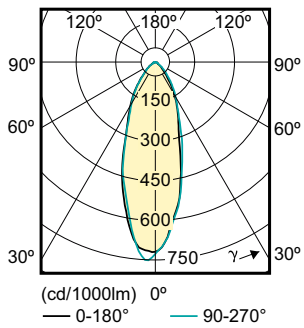

### Product data

General information		Temperature	
Cap base	GU10 [ GU10]	Lamp current (nom.)	39 mA
EU RoHS compliant	Yes	Wattage equivalent	50 W
Nominal lifetime (nom.)	15000 h	Starting time (nom.)	0.5 s
Switching cycle	50,000X	Warm-up time to 60% light (nom.)	0.5 s
Technical type	4.6-50W	Power factor (nom.)	0.5
Voltage (Nom)		220-240 V	
Light technical		Controls and dimming	
Colour Code	827 [ CCT of 2,700 K]	Dimmable	No
Beam Angle (Nom)	36 °	Mechanical and housing	
Luminous flux (nom.)	395 lm	Bulb shape	PAR16 [ PAR 2 inch]
Luminous intensity (nom.)	700 cd	Approval and application	
Colour designation	Warm White (WW)	Suitable for accent lighting	Yes
Correlated Colour Temperature (Nom)	2700 K	Energy consumption kWh/1,000 hours	5 kWh
Luminous efficacy (rated) (nom.)	85.90 lm/W	Product data	
Colour consistency	<6	Full product code	871869670059400
Colour rendering index (nom.)	80		
LLMF at end of nominal lifetime (nom.)	70 %		
Operating and electrical			
Input frequency	50 to 60 Hz		
Power (Rated) (Nom)	4.6 W		

## Dimensional drawing

Essential LED 4.6-50W GU10 827 36D

Product	D	C
Essential LED 4.6-50W GU10 827 36D	50 mm	54 mm

## Photometric data

LEDspotMV GU10 MR16 827

LED Lamps, CorePro LEDspotMV 4.6-50W GU10 PAR16 827 355lm 36D

LED Lamps, CorePro LEDspotMV 4.6-50W GU10 PAR16 827 355lm 36D