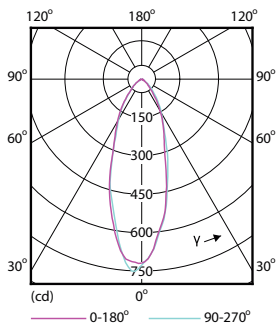

CorePro LEDspotMV 50W GU10 830 36D CLA