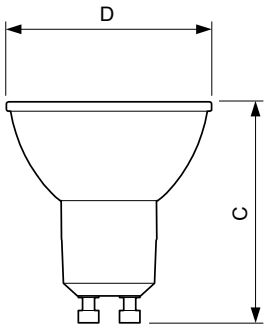

Classic LEDspotMV

Order product name	Essential LED 4.6-50W GU10 830 36D
EAN/UPC – product	8718696713426
Order code	71342600
SAP numerator – quantity per pack	1
Numerator – packs per outer box	10

SAP material	929001218108
SAP net weight (piece)	0.038 kg

Dimensional drawing

GU10 230V 4W-35W 260lm 100D 2700K GU10ND

Product	D	C
Essential LED 4.6-50W GU10 830 36D	50 mm	54 mm