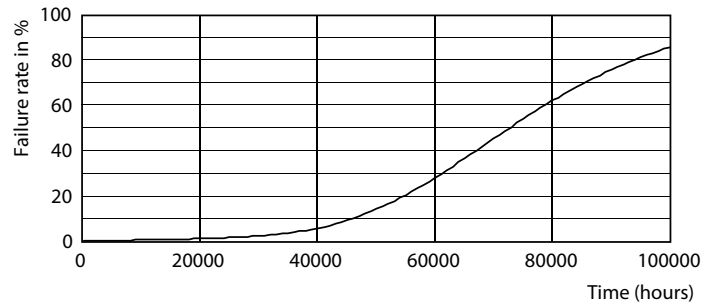

LEDtube 900mm HO 12W865 T8

MASTER LEDtube EM/Mains

Photometric data

LEDtube 900mm HO 12W865 T8

Lifetime

LEDtube MAS SLR 12,5W 70K FailureRate-LED-LED

LEDtube_70K-LED

LEDtube MAS SLR 12,5W 70K LifetimeVsTc-LED-LED