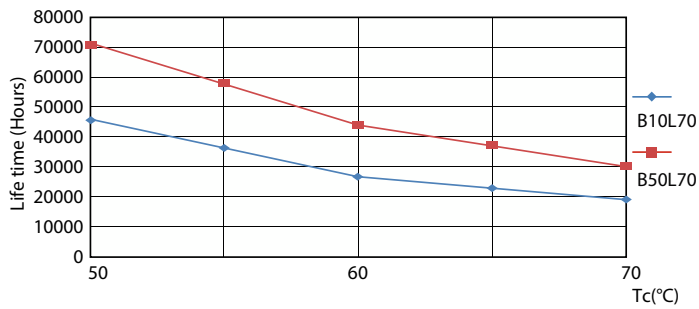

LEDtube MAS SLR 12,5W 70K FailureRate-LED-LED

LEDtube MAS SLR 12,5W 70K LifetimeVsTc-LED-LED