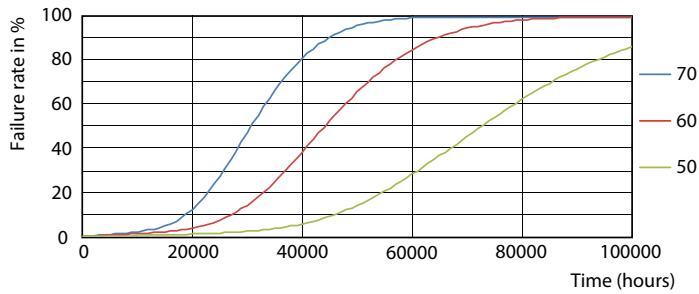

LEDtube 900mm HO 12W865 T8

MASTER LEDtube EM/Mains

Photometric data

LEDtube 900mm HO 12W865 T8

Lifetime

LEDtube MAS SLR 12,5W 70K FailureRate-LED-LED

LEDtube_70K-LED

LEDtube MAS SLR 12,5W 70K LifetimeVsTc-LED-LED