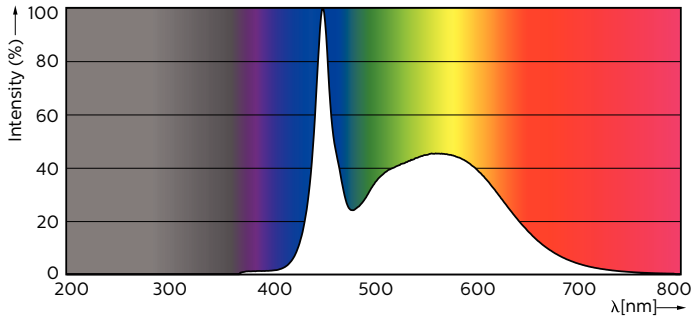

MASTER LEDtube EM/Mains

Photometric data

LEDtube 900mm HO 12W865 T8