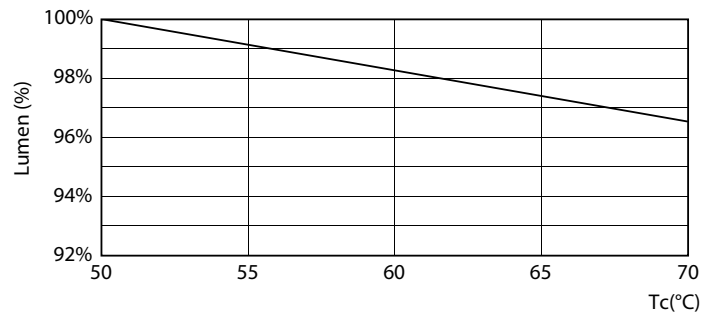

LEDtube MAS SLR 12,5W 70K LumenVsTc-LMP-LMP