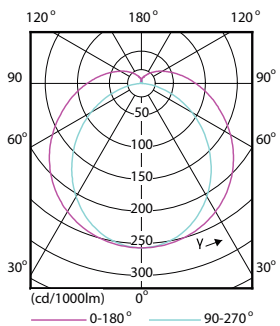

MASTER LEDtube EM/Mains

T-Case maximum (nom.)	50 °C
Controls and Dimming	
Dimmable	No
Mechanical and Housing	
Lamp Finish	Frosted
Bulb material	Plastic
Product length	900 mm
Bulb shape	Tube, double-ended
Approval and Application	
Energy Efficiency Class	E
Energy-saving product	Yes
Approval marks	RoHS compliance CE marking KEMA Keur certificate

Energy consumption kWh/1,000 hours	12 kWh
	403573
Product Data	
Full product code	871869668710900
Order product name	MASTER LEDtube 900mm HO 12W 865 T8
EAN/UPC – product	8718696687109
Order code	68710900
SAP numerator – quantity per pack	1
Numerator – packs per outer box	10
SAP material	929001298502
SAP net weight (piece)	0.174 kg

Dimensional drawing

TLED 3ft 12W-30W 1575lm 160D 6500K G13ND

Product	D1	D2	A1	A2	A3
MASTER LEDtube 900mm HO 12W 865 T8	25.78 mm	28 mm	893.3 mm	900.4 mm	907.5 mm

Photometric data

LEDtube 600mm 1200mm 1500mm UO T8