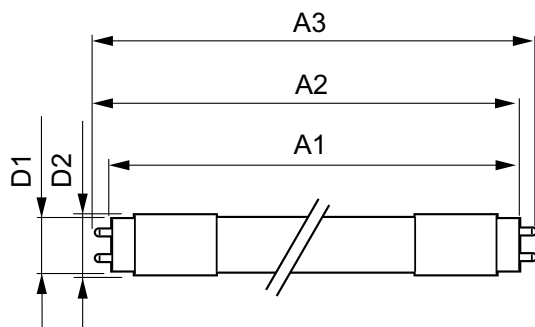

Warnings and Safety

• -

Product data

General Information	
Cap base	G13 ROT (Rotating) [Medium Bi-Pin Fluorescent]
EU RoHS compliant	Yes
Nominal lifetime (nom.)	70000 h
Switching cycle	200,000X Sphere
Light Technical	
Colour Code	865 [CCT of 6,500 K]
Beam Angle (Nom)	160 °
Luminous flux (nom.)	1575 lm
Colour designation	Cool Daylight
Correlated Colour Temperature (Nom)	6500 K
Luminous efficacy (rated) (nom.)	131.00 lm/W
Colour consistency	<6
Colour rendering index (nom.)	80

MASTER LEDtube EM/Mains

T-Case maximum (nom.)	50 °C
Controls and Dimming	
Dimmable	No
Mechanical and Housing	
Lamp Finish	Frosted
Bulb material	Plastic
Product length	900 mm
Bulb shape	Tube, double-ended
Approval and Application	
Energy Efficiency Class	E
Energy-saving product	Yes
Approval marks	RoHS compliance CE marking KEMA Keur certificate

Energy consumption kWh/1,000 hours	12 kWh
	403573
Product Data	
Full product code	871869668710900
Order product name	MASTER LEDtube 900mm HO 12W 865 T8
EAN/UPC – product	8718696687109
Order code	68710900
SAP numerator – quantity per pack	1
Numerator – packs per outer box	10
SAP material	929001298502
SAP net weight (piece)	0.174 kg

Dimensional drawing

TLED 3ft 12W-30W 1575lm 160D 6500K G13ND

Product	D1	D2	A1	A2	A3
MASTER LEDtube 900mm HO 12W 865 T8	25.78 mm	28 mm	893.3 mm	900.4 mm	907.5 mm

Photometric data

LEDtube 600mm 1200mm 1500mm UO T8