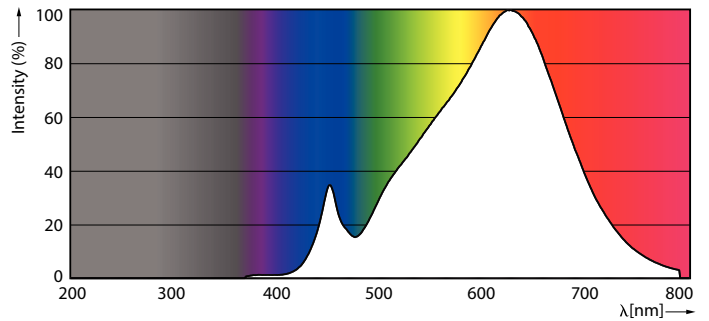

MASTER LEDspot PAR 100W E27 827 25D