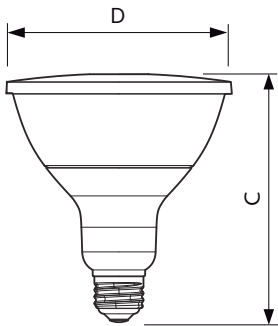

MASTER LEDspot PAR

Controls and Dimming

Dimmable Yes

Mechanical and Housing

Bulb shape PAR38 [PAR 4.75 inch/121mm]

Approval and Application

Suitable for accent lighting Yes

Energy consumption kWh/1,000 hours 13 kWh

Product Data

Full product code 871869671410200

Order product name MAS LEDspot D 13-100W E27 927 PAR38 25D

EAN/UPC – product 8718696714102

Order code 71410200

SAP numerator – quantity per pack 1

Numerator – packs per outer box 6

SAP material 929001322508

SAP net weight (piece) 0.385 kg

Dimensional drawing

PAR38 220-240V 13-100W 2700K E27 D

Product	D	C
MAS LEDspot D 13-100W E27 927 PAR38 25D	122 mm	134 mm

Photometric data

MASTER LEDspot PAR 100W E27 827 25D