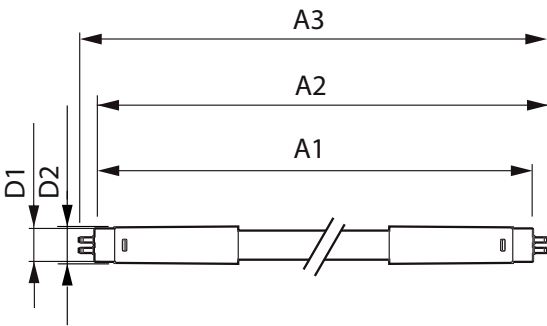

MASTER LEDtube InstantFit HF T5

Controls and Dimming

Dimmable	No

Mechanical and Housing

Lamp Finish	Frosted
Bulb material	Plastic
Product length	1500 mm
Bulb shape	Tube, double-ended

Approval and Application

Energy Efficiency Class	D
Energy-saving product	Yes
Approval marks	RoHS compliance CE marking KEMA Keur certificate

Energy consumption kWh/1,000 hours	36 kWh
	415183

Product Data

Full product code	871869670605300
Order product name	Master LEDtube HF 1500mm UO 36W 865 T5
EAN/UPC – product	8718696706053
Order code	70605300
SAP numerator – quantity per pack	1
Numerator – packs per outer box	10
SAP material	929001346302
SAP net weight (piece)	0.170 kg

Dimensional drawing

TLED 230V 37-80W 5600lm 160D 6500K G5 ND

Product	D1	D2	A1	A2	A3
Master LEDtube HF 1500mm UO 36W 865 T5	15.2 mm	21 mm	1447.8 mm	1454.9 mm	1462 mm

Photometric data

LEDtube 1500mm 36W G5 865 5600lm