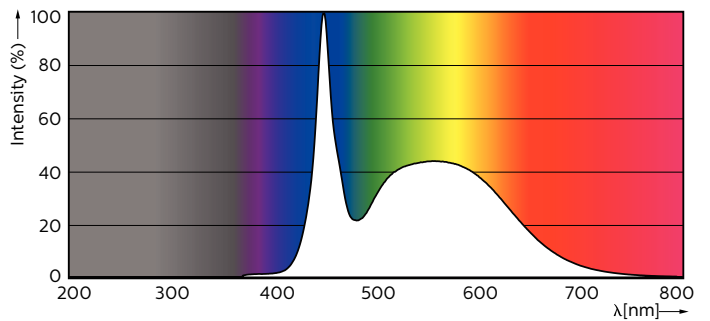

LEDtube 1500mm 36W G5 865 5600lm