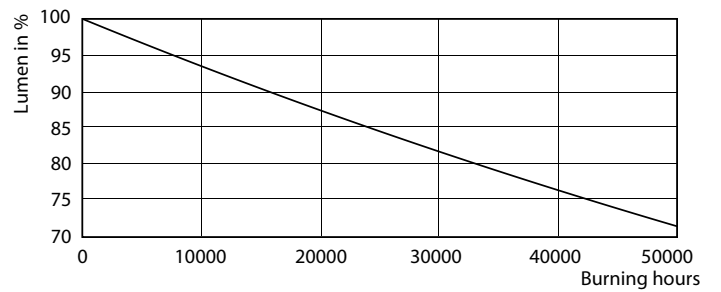

MASTER LEDtube InstantFit HF T5

Photometric data

Lifetime

LEDtube 1500mm 36W G5 5600lm

LEDtube 1200mm 26W G5 3900lm