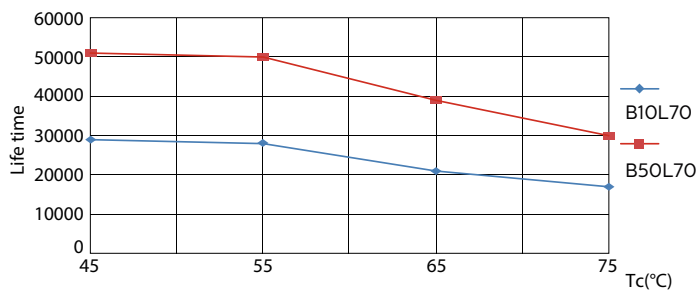

LEDtube 1500mm 36W G5 5600lm

LEDtube 1500mm 36W G5 5600lm