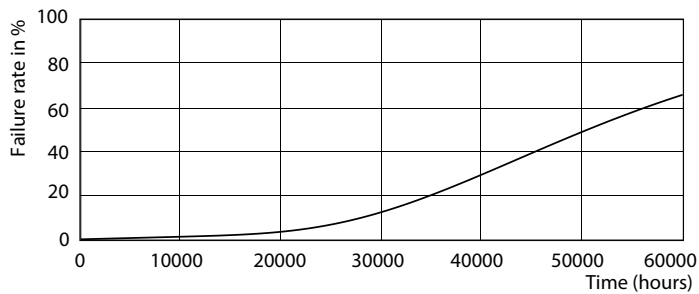

MASTER LEDtube InstantFit HF T5

Photometric data

Lifetime

LEDtube 1500mm 36W G5 5600lm

LEDtube 1200mm 26W G5 3900lm