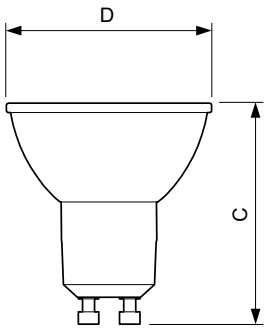

SAP net weight (piece) 0.040 kg

Dimensional drawing

GU10 230V5.5W-50W350lm40D 3000K GU10 Dim

Product	D	C
MASTER LED ExpertColor 5.5-50W GU10 930 36D	50 mm	54 mm

Photometric data

MASTER LEDspot ExpertColor MV 50W GU10 930 36D