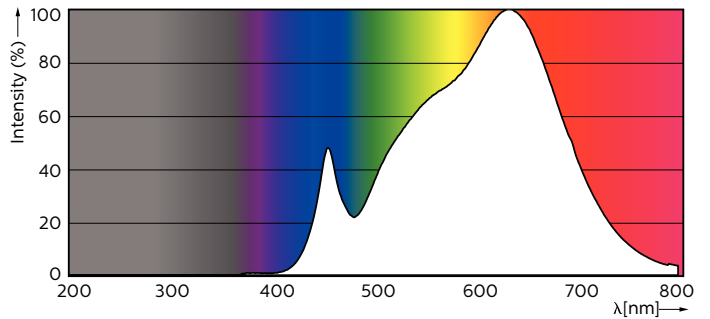

Product data

General Information	
Cap base	GU10 [GU10]
EU RoHS compliant	Yes
Nominal lifetime (nom.)	40000 h
Switching cycle	50,000X
Technical type	5.5-50W
Light Technical	
Colour Code	930 [CCT of 3,000 K]
Beam Angle (Nom)	36 °
Luminous flux (nom.)	405 lm
Luminous intensity (nom.)	800 cd
Colour designation	White (WH)
Correlated Colour Temperature (Nom)	3000 K
Luminous efficacy (rated) (nom.)	73.64 lm/W
Colour consistency	<3
Colour rendering index (nom.)	97
LLMF at end of nominal lifetime (nom.)	70 %

Luminous flux in 90° cone (rated)	375 lm
Operating and Electrical	
Input frequency	50 to 60 Hz
Power (Rated) (Nom)	5.5 W
Lamp current (nom.)	30 mA
Wattage equivalent	50 W
Starting time (nom.)	0.5 s
Warm-up time to 60% light (nom.)	0.5 s
Power factor (nom.)	0.8
Voltage (Nom)	220-240 V
Temperature	
T-Case maximum (nom.)	80 °C
Controls and Dimming	
Dimmable	Yes

SAP net weight (piece) 0.040 kg

Dimensional drawing

GU10 230V5.5W-50W350lm40D 3000K GU10 Dim

Product	D	C
MASTER LED ExpertColor 5.5-50W GU10 930 36D	50 mm	54 mm

Photometric data

MASTER LEDspot ExpertColor MV 50W GU10 930 36D

MASTER LEDspot ExpertColor MV 50W GU10 930 36D

MASTER LEDspot ExpertColor MV

Photometric data

MASTER LEDspot ExpertColor MV 50W GU10 930 36D

Lifetime

MASTER LEDspot ExpertColor MV 35W GU10 25D

MASTER LEDspot ExpertColor MV 35W GU10 25D