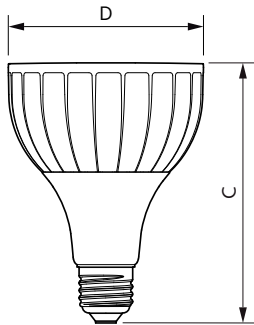

MASTER LEDspot PAR High Lumen

Energy consumption kWh/1,000 hours	20 kWh
Product Data	
Full product code	871869673129100
Order product name	Master LED PAR30L 20W 15D 840
EAN/UPC – product	8718696731291
Order code	73129100

SAP numerator – quantity per pack	1
Numerator – packs per outer box	6
SAP material	929001353908
SAP net weight (piece)	0.410 kg

Dimensional drawing

PAR30L 220-240V 20-35W 1850lm 4KK E27 ND

Product	D	C
Master LED PAR30L 20W 15D 840	95.5 mm	129 mm