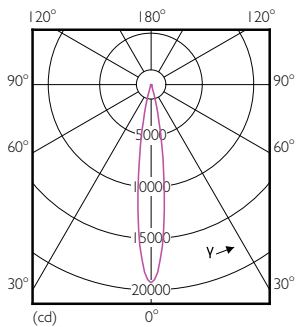

Photometric data

LEDspot PAR30L E27 20W 4000K 15D