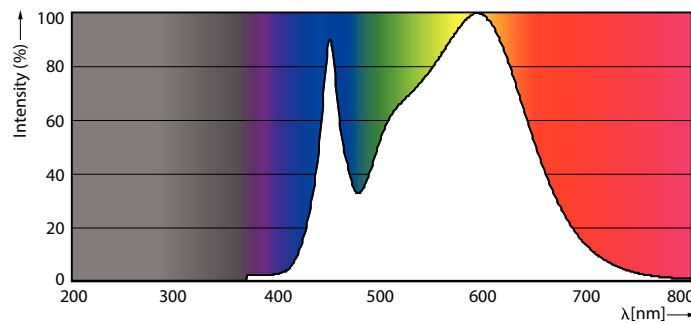

LEDspot PAR30L E27 20W 4000K 15D