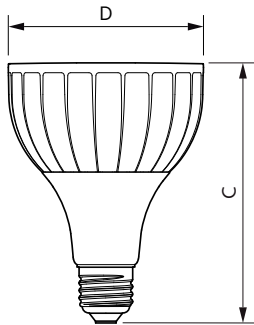

MASTER LEDspot PAR High Lumen

Energy consumption kWh/1,000 hours	32 kWh
Product Data	
Full product code	871869673140600
Order product name	Master LED PAR30L 32W 15D 840
EAN/UPC – product	8718696731406
Order code	73140600

SAP numerator – quantity per pack	1
Numerator – packs per outer box	6
SAP material	929001354408
SAP net weight (piece)	0.410 kg

Dimensional drawing

PAR30L 220-240V 32-70W 15D 4000K E27 ND

Product	D	C
Master LED PAR30L 32W 15D 840	95.5 mm	129 mm