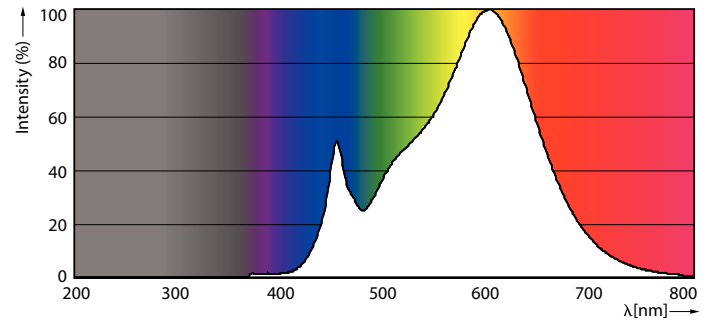

LEDspot PAR30L E27 3000K 30D

LEDspot PAR30L E27 3000K 30D