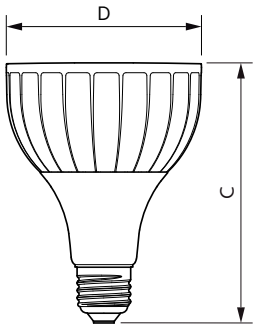

MASTER LEDspot PAR High Lumen

Energy consumption kWh/1,000 hours	32 kWh
Product Data	
Full product code	871869673144400
Order product name	Master LED PAR30L 32W 30D 830
EAN/UPC – product	8718696731444
Order code	73144400

SAP numerator – quantity per pack	1
Numerator – packs per outer box	6
SAP material	929001354708
SAP net weight (piece)	0.410 kg

Dimensional drawing

Master LED PAR30L 32W 30D 830

Product	D	C
Master LED PAR30L 32W 30D 830	95.5 mm	129 mm