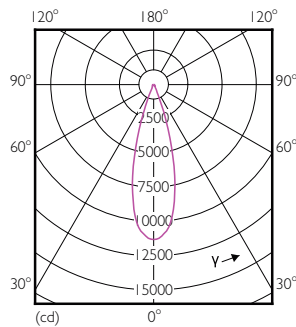

LEDspot PAR30L E27 32W 4000K 30D