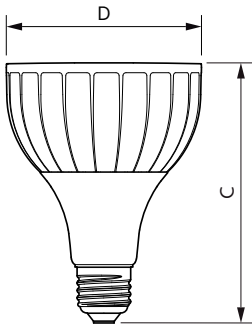

MASTER LEDspot PAR High Lumen

Energy consumption kWh/1,000 hours	32 kWh
Product data	
Full product code	871869673146800
Order product name	Master LED PAR30L 32W 30D 840
EAN/UPC – product	8718696731468
Order code	73146800

SAP numerator – quantity per pack	1
Numerator – packs per outer box	6
SAP material	929001354808
Copy Net Weight (Piece)	0.410 kg

Dimensional drawing

Master LED PAR30L 32W 30D 840

Product	D	C
Master LED PAR30L 32W 30D 840	95.5 mm	129 mm