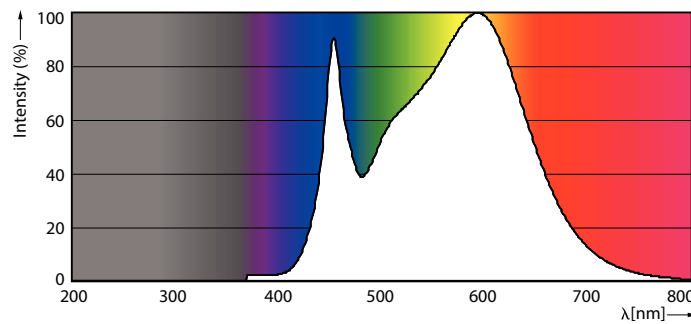

LEDspot PAR30L E27 32W 4000K 30D