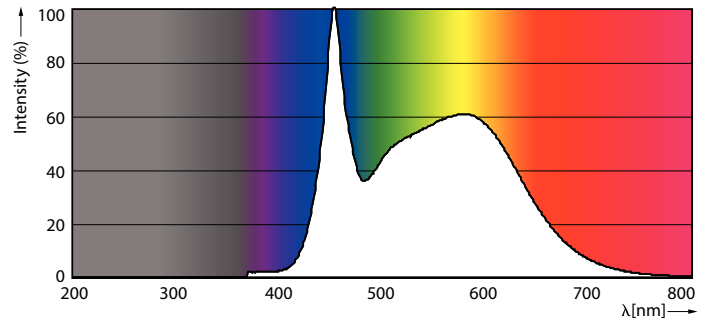

LEDspot PAR30L E27 5700K 30D

LEDspot PAR30L E27 5700K 30D