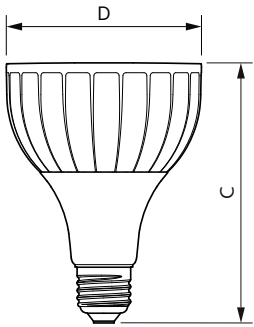

MASTER LEDspot PAR High Lumen

Energy consumption kWh/1,000 hours	32 kWh
Product Data	
Full product code	871869673148200
Order product name	Master LED PAR30L 32W 30D 857
EAN/UPC – product	8718696731482
Order code	73148200

SAP numerator – quantity per pack	1
Numerator – packs per outer box	6
SAP material	929001354908
SAP net weight (piece)	0.410 kg

Dimensional drawing

PAR30L 220-240V 32-70W 30D 5700K E27 ND

Product	D	C
Master LED PAR30L 32W 30D 857	95.5 mm	129 mm