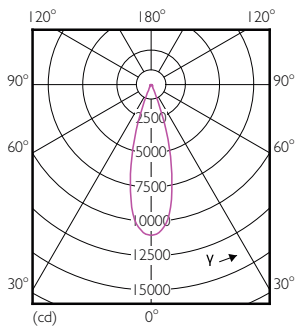

Photometric data

LEDspot PAR30L E27 5700K 30D