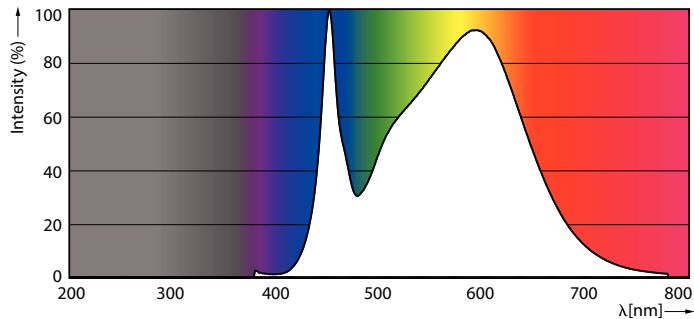

ESSENTIAL LEDtube 8W G5 840 APR