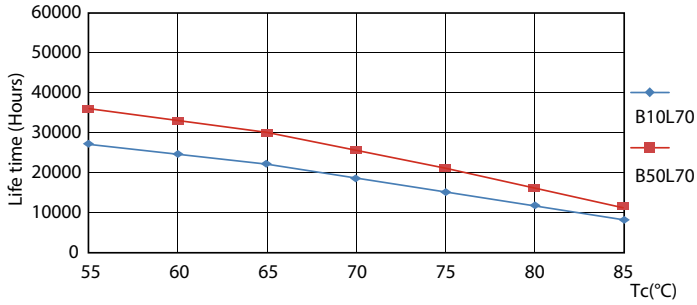

Product data

General Information		Warm-up time to 60% light (nom.)		0.5 s
Cap base	G5 [G5]	Power factor (nom.)	0.92	
EU RoHS compliant	Yes	Voltage (Nom)	100–240 V	
Nominal lifetime (nom.)	30000 h	Temperature		
Switching cycle	50,000X	T-ambient (max.)	45 °C	
Light Technical		T-ambient (min.)	–20 °C	
Colour Code	841 [CCT of 4100K (841)]	T storage (max.)	65 °C	
Beam Angle (Nom)	200 °	T storage (min.)	–40 °C	
Luminous flux (nom.)	1050 lm	T-Case maximum (nom.)	70 °C	
Colour designation	Cool White (CW)	Controls and Dimming		
Correlated Colour Temperature (Nom)	4000 K	Dimmable	No	
Luminous efficacy (rated) (nom.)	131.00 lm/W	Mechanical and Housing		
Colour consistency	<6	Product length	600 mm	
Colour rendering index (nom.)	80	Bulb shape	Tube, double-ended	
LLMF at end of nominal lifetime (nom.)	70 %	Approval and Application		
Operating and Electrical		Energy-saving product	Yes	
Input frequency	50 to 60 Hz	Approval marks	CE marking RoHS compliance KEMA Keur certificate	
Power (Rated) (Nom)	8 W			
Lamp current (max.)	89 mA			
Lamp current (min.)	39 mA			
Starting time (nom.)	0.5 s			

Photometric data

ESSENTIAL LEDtube 8W G5 840 APR

ESSENTIAL LEDtube 8W G5 840 APR

ESSENTIAL LEDtube 8W G5 840 APR

Essential LEDtube

Lifetime

ESSENTIAL LEDtube 8-16W G5 830-865 APR

ESSENTIAL LEDtube 8-16W G5 830-865 APR