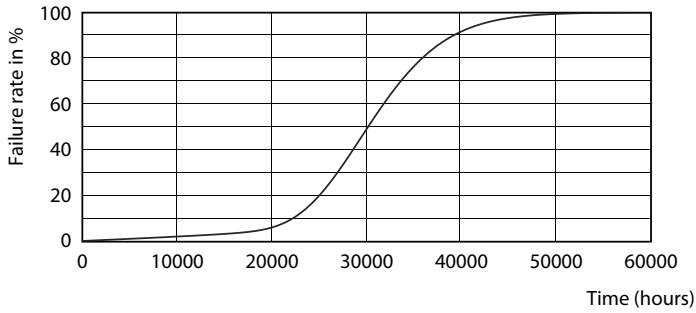

Product data

General Information		Warm-up time to 60% light (nom.)		0.5 s
Cap base	G5 [G5]	Power factor (nom.)	0.92	
EU RoHS compliant	Yes	Voltage (Nom)	100–240 V	
Nominal lifetime (nom.)	30000 h	Temperature		
Switching cycle	50,000X	T-ambient (max.)	45 °C	
Light Technical		T-ambient (min.)	–20 °C	
Colour Code	841 [CCT of 4100K (841)]	T storage (max.)	65 °C	
Beam Angle (Nom)	200 °	T storage (min.)	–40 °C	
Luminous flux (nom.)	1050 lm	T-Case maximum (nom.)	70 °C	
Colour designation	Cool White (CW)	Controls and Dimming		
Correlated Colour Temperature (Nom)	4000 K	Dimmable	No	
Luminous efficacy (rated) (nom.)	131.00 lm/W	Mechanical and Housing		
Colour consistency	<6	Product length	600 mm	
Colour rendering index (nom.)	80	Bulb shape	Tube, double-ended	
LLMF at end of nominal lifetime (nom.)	70 %	Approval and Application		
Operating and Electrical		Energy-saving product	Yes	
Input frequency	50 to 60 Hz	Approval marks	CE marking RoHS compliance KEMA Keur certificate	
Power (Rated) (Nom)	8 W			
Lamp current (max.)	89 mA			
Lamp current (min.)	39 mA			
Starting time (nom.)	0.5 s			

Photometric data

ESSENTIAL LEDtube 8W G5 840 APR

ESSENTIAL LEDtube 8W G5 840 APR

ESSENTIAL LEDtube 8W G5 840 APR

Essential LEDtube

Lifetime

ESSENTIAL LEDtube 8-16W G5 830-865 APR

ESSENTIAL LEDtube 8-16W G5 830-865 APR