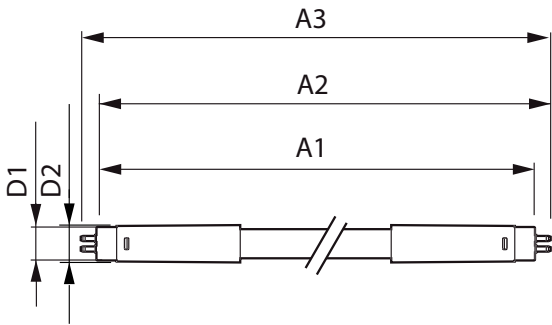

Product data

General Information		Warm-up time to 60% light (nom.)		0.5 s
Cap base	G5 [G5]	Power factor (nom.)	0.92	
EU RoHS compliant	Yes	Voltage (Nom)	100–240 V	
Nominal lifetime (nom.)	30000 h	Temperature		
Switching cycle	50,000X	T-ambient (max.)	45 °C	
Light Technical		T-ambient (min.)	–20 °C	
Colour Code	841 [CCT of 4100K (841)]	T storage (max.)	65 °C	
Beam Angle (Nom)	200 °	T storage (min.)	–40 °C	
Luminous flux (nom.)	1050 lm	T-Case maximum (nom.)	70 °C	
Colour designation	Cool White (CW)	Controls and Dimming		
Correlated Colour Temperature (Nom)	4000 K	Dimmable	No	
Luminous efficacy (rated) (nom.)	131.00 lm/W	Mechanical and Housing		
Colour consistency	<6	Product length	600 mm	
Colour rendering index (nom.)	80	Bulb shape	Tube, double-ended	
LLMF at end of nominal lifetime (nom.)	70 %	Approval and Application		
Operating and Electrical		Energy-saving product	Yes	
Input frequency	50 to 60 Hz	Approval marks	CE marking RoHS compliance KEMA Keur certificate	
Power (Rated) (Nom)	8 W			
Lamp current (max.)	89 mA			
Lamp current (min.)	39 mA			
Starting time (nom.)	0.5 s			

Essential LEDtube

Energy consumption kWh/1,000 hours	8 kWh
Product Data	
Full product code	871869673198700
Order product name	CorePro LEDtube 600mm 8W840 G5 I APR
EAN/UPC – product	8718696731987
Order code	73198700

SAP numerator – quantity per pack	1
Numerator – packs per outer box	20
SAP material	929001380708
SAP net weight (piece)	0.080 kg

Dimensional drawing

TLED 600mm 100-240V 8-14W 1050lm 4000K

Product	D1	D2	A1	A2	A3
CorePro LEDtube 600mm 8W840 G5 I APR	15.8 mm	19 mm	549 mm	556.1 mm	563.2 mm