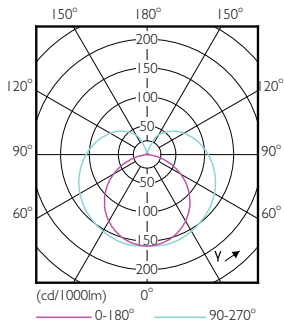

ESSENTIAL LEDtube 8W G5 840 APR