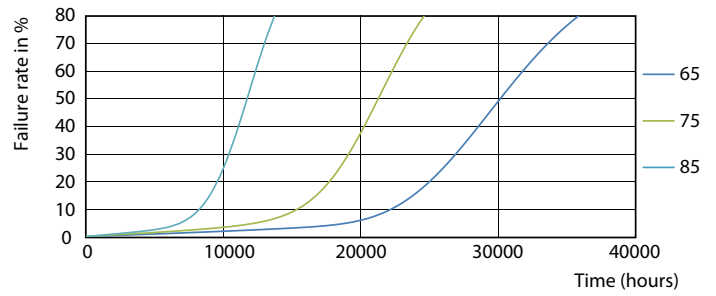

Product data

General information		Warm-up time to 60% light (nom.)		0.5 s
Cap base	G5 [G5]	Power factor (nom.)	0.92	
EU RoHS compliant	Yes	Voltage (Nom)	100–240 V	
Nominal lifetime (nom.)	30000 h	Temperature		
Switching cycle	50000	T-ambient (max.)	45 °C	
Light technical		T-ambient (min.)	-20 °C	
Colour Code	865 [CCT of 6,500 K]	T storage (max.)	65 °C	
Beam Angle (Nom)	200 °	T storage (min.)	-40 °C	
Luminous flux (nom.)	1050 lm	T-Case maximum (nom.)	70 °C	
Colour designation	Cool Daylight	Controls and dimming		
Correlated Colour Temperature (Nom)	6500 K	Dimmable	No	
Luminous efficacy (rated) (nom.)	131.00 lm/W	Mechanical and housing		
Colour consistency	<6	Product length	600 mm	
Colour rendering index (nom.)	80	Bulb shape	Tube, double-ended	
LLMF at end of nominal lifetime (nom.)	70 %	Approval and application		
Operating and electrical		Energy-saving product	Yes	
Input frequency	50 to 60 Hz	Approval marks	CE marking RoHS compliance KEMA Keur certificate	
Power (Rated) (Nom)	8 W			
Lamp current (max.)	89 mA			
Lamp current (min.)	39 mA			
Starting time (nom.)	0.5 s			

Photometric data

ESSENTIAL LEDtube 8W G5 865 APR

ESSENTIAL LEDtube 8W G5 865 APR

ESSENTIAL LEDtube 8W G5 840 APR

Essential LEDtube

Lifetime

ESSENTIAL LEDtube 8-16W G5 830-865 APR

ESSENTIAL LEDtube 8-16W G5 830-865 APR