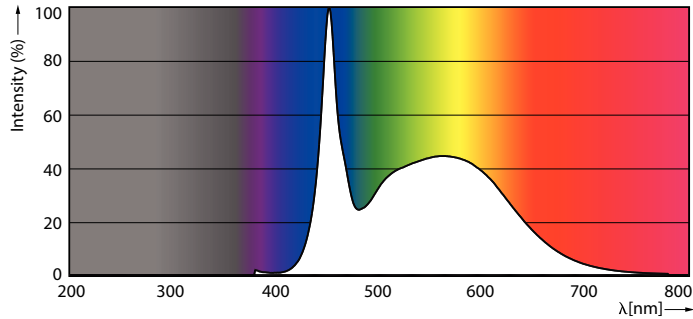

ESSENTIAL LEDtube 8W G5 865 APR