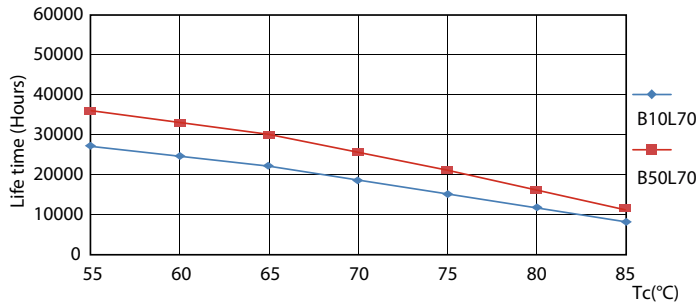

Product data

General information		Warm-up time to 60% light (nom.)		0.5 s
Cap base	G5 [G5]	Power factor (nom.)	0.92	
EU RoHS compliant	Yes	Voltage (Nom)	100–240 V	
Nominal lifetime (nom.)	30000 h	Temperature		
Switching cycle	50000	T-ambient (max.)	45 °C	
Light technical		T-ambient (min.)	-20 °C	
Colour Code	865 [CCT of 6,500 K]	T storage (max.)	65 °C	
Beam Angle (Nom)	200 °	T storage (min.)	-40 °C	
Luminous flux (nom.)	1050 lm	T-Case maximum (nom.)	70 °C	
Colour designation	Cool Daylight	Controls and dimming		
Correlated Colour Temperature (Nom)	6500 K	Dimmable	No	
Luminous efficacy (rated) (nom.)	131.00 lm/W	Mechanical and housing		
Colour consistency	<6	Product length	600 mm	
Colour rendering index (nom.)	80	Bulb shape	Tube, double-ended	
LLMF at end of nominal lifetime (nom.)	70 %	Approval and application		
Operating and electrical		Energy-saving product	Yes	
Input frequency	50 to 60 Hz	Approval marks	CE marking RoHS compliance KEMA Keur certificate	
Power (Rated) (Nom)	8 W			
Lamp current (max.)	89 mA			
Lamp current (min.)	39 mA			
Starting time (nom.)	0.5 s			

Photometric data

ESSENTIAL LEDtube 8W G5 865 APR

ESSENTIAL LEDtube 8W G5 865 APR

ESSENTIAL LEDtube 8W G5 840 APR

Essential LEDtube

Lifetime

ESSENTIAL LEDtube 8-16W G5 830-865 APR

ESSENTIAL LEDtube 8-16W G5 830-865 APR