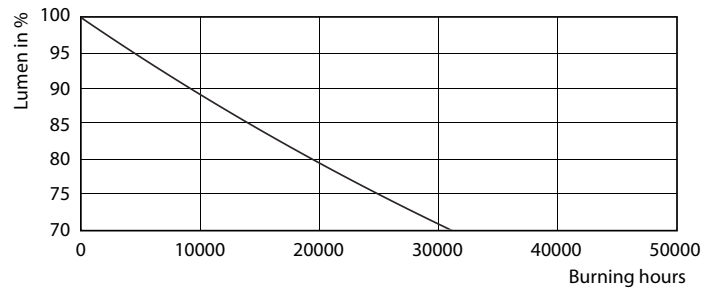

Product data

General information		Warm-up time to 60% light (nom.)		0.5 s
Cap base	G5 [G5]	Power factor (nom.)	0.92	
EU RoHS compliant	Yes	Voltage (Nom)	100–240 V	
Nominal lifetime (nom.)	30000 h	Temperature		
Switching cycle	50000	T-ambient (max.)	45 °C	
Light technical		T-ambient (min.)	-20 °C	
Colour Code	865 [CCT of 6,500 K]	T storage (max.)	65 °C	
Beam Angle (Nom)	200 °	T storage (min.)	-40 °C	
Luminous flux (nom.)	1050 lm	T-Case maximum (nom.)	70 °C	
Colour designation	Cool Daylight	Controls and dimming		
Correlated Colour Temperature (Nom)	6500 K	Dimmable	No	
Luminous efficacy (rated) (nom.)	131.00 lm/W	Mechanical and housing		
Colour consistency	<6	Product length	600 mm	
Colour rendering index (nom.)	80	Bulb shape	Tube, double-ended	
LLMF at end of nominal lifetime (nom.)	70 %	Approval and application		
Operating and electrical		Energy-saving product	Yes	
Input frequency	50 to 60 Hz	Approval marks	CE marking RoHS compliance KEMA Keur certificate	
Power (Rated) (Nom)	8 W			
Lamp current (max.)	89 mA			
Lamp current (min.)	39 mA			
Starting time (nom.)	0.5 s			

Photometric data

ESSENTIAL LEDtube 8W G5 865 APR

ESSENTIAL LEDtube 8W G5 865 APR

ESSENTIAL LEDtube 8W G5 840 APR

Essential LEDtube

Lifetime

ESSENTIAL LEDtube 8-16W G5 830-865 APR

ESSENTIAL LEDtube 8-16W G5 830-865 APR