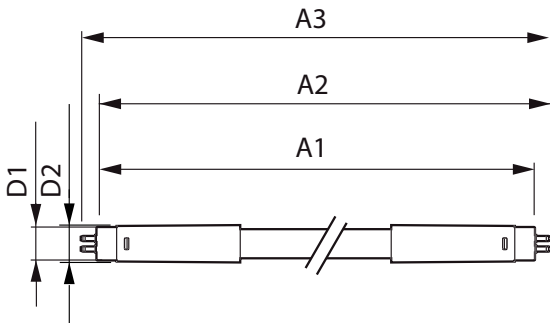

### Product data

General Information		Warm-up time to 60% light (nom.)		0.5 s
Cap base	G5 [ G5]	Power factor (nom.)	0.92	
EU RoHS compliant	Yes	Voltage (Nom)	100–240 V	
Nominal lifetime (nom.)	30000 h	<b>Temperature</b>		
Switching cycle	50,000X	T-ambient (max.)	45 °C	
<b>Light Technical</b>		T-ambient (min.)	-20 °C	
Colour Code	865 [ CCT of 6,500 K]	T storage (max.)	65 °C	
Beam Angle (Nom)	200 °	T storage (min.)	-40 °C	
Luminous flux (nom.)	1050 lm	T-Case maximum (nom.)	70 °C	
Colour designation	Cool Daylight	<b>Controls and Dimming</b>		
Correlated Colour Temperature (Nom)	6500 K	Dimmable	No	
Luminous efficacy (rated) (nom.)	131.00 lm/W	<b>Mechanical and Housing</b>		
Colour consistency	<6	Product length	600 mm	
Colour rendering index (nom.)	80	<b>Approval and Application</b>		
LLMF at end of nominal lifetime (nom.)	70 %	Energy efficiency label (EEL)	A++	
<b>Operating and Electrical</b>		Energy-saving product	Yes	
Input frequency	50 to 60 Hz	Approval marks	CE marking RoHS compliance KEMA Keur certificate	
Power (Rated) (Nom)	8 W			
Lamp current (max.)	89 mA			
Lamp current (min.)	39 mA			
Starting time (nom.)	0.5 s			

## Dimensional drawing

TLED 600mm 100-240V 8-14W 1050lm 6500K

Product	D1	D2	A1	A2	A3
CorePro LEDtube 600mm 8W865 G5 I APR	15.8 mm	19 mm	549 mm	556.1 mm	563.2 mm