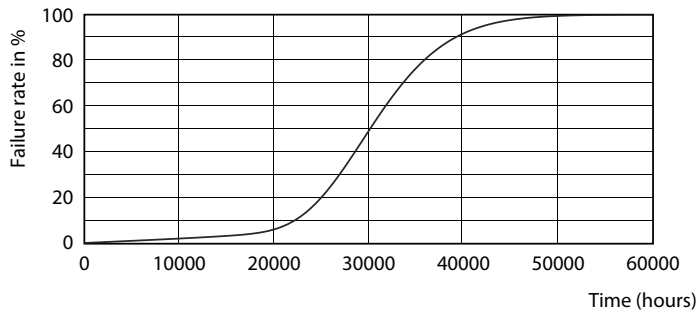

Product data

General information		Warm-up time to 60% light (nom.)		0.5 s
Cap base	G5 [G5]	Power factor (nom.)	0.92	
EU RoHS compliant	Yes	Voltage (Nom)	100–240 V	
Nominal lifetime (nom.)	30000 h	Temperature		
Switching cycle	50000	T-ambient (max.)	45 °C	
Light technical		T-ambient (min.)	-20 °C	
Colour Code	865 [CCT of 6,500 K]	T storage (max.)	65 °C	
Beam Angle (Nom)	200 °	T storage (min.)	-40 °C	
Luminous flux (nom.)	1050 lm	T-Case maximum (nom.)	70 °C	
Colour designation	Cool Daylight	Controls and dimming		
Correlated Colour Temperature (Nom)	6500 K	Dimmable	No	
Luminous efficacy (rated) (nom.)	131.00 lm/W	Mechanical and housing		
Colour consistency	<6	Product length	600 mm	
Colour rendering index (nom.)	80	Bulb shape	Tube, double-ended	
LLMF at end of nominal lifetime (nom.)	70 %	Approval and application		
Operating and electrical		Energy-saving product	Yes	
Input frequency	50 to 60 Hz	Approval marks	CE marking RoHS compliance KEMA Keur certificate	
Power (Rated) (Nom)	8 W			
Lamp current (max.)	89 mA			
Lamp current (min.)	39 mA			
Starting time (nom.)	0.5 s			

Photometric data

ESSENTIAL LEDtube 8W G5 865 APR

ESSENTIAL LEDtube 8W G5 865 APR

ESSENTIAL LEDtube 8W G5 840 APR

Essential LEDtube

Lifetime

ESSENTIAL LEDtube 8-16W G5 830-865 APR

ESSENTIAL LEDtube 8-16W G5 830-865 APR