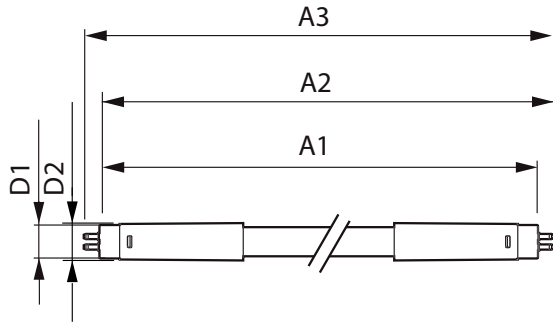

Product data

General information		Warm-up time to 60% light (nom.)		0.5 s
Cap base	G5 [G5]	Power factor (nom.)	0.92	
EU RoHS compliant	Yes	Voltage (Nom)	100–240 V	
Nominal lifetime (nom.)	30000 h	Temperature		
Switching cycle	50000	T-ambient (max.)	45 °C	
Light technical		T-ambient (min.)	-20 °C	
Colour Code	865 [CCT of 6,500 K]	T storage (max.)	65 °C	
Beam Angle (Nom)	200 °	T storage (min.)	-40 °C	
Luminous flux (nom.)	1050 lm	T-Case maximum (nom.)	70 °C	
Colour designation	Cool Daylight	Controls and dimming		
Correlated Colour Temperature (Nom)	6500 K	Dimmable	No	
Luminous efficacy (rated) (nom.)	131.00 lm/W	Mechanical and housing		
Colour consistency	<6	Product length	600 mm	
Colour rendering index (nom.)	80	Bulb shape	Tube, double-ended	
LLMF at end of nominal lifetime (nom.)	70 %	Approval and application		
Operating and electrical		Energy-saving product	Yes	
Input frequency	50 to 60 Hz	Approval marks	CE marking RoHS compliance KEMA Keur certificate	
Power (Rated) (Nom)	8 W			
Lamp current (max.)	89 mA			
Lamp current (min.)	39 mA			
Starting time (nom.)	0.5 s			

Essential LEDtube

Energy consumption kWh/1,000 hours	8 kWh
Product data	
Full product code	871869673200700
Order product name	CorePro LEDtube 550mm 8W865 G5 I APR
EAN/UPC – product	8718696732007
Order code	73200700

SAP numerator – quantity per pack	1
Numerator – packs per outer box	20
SAP material	929001380808
Net Weight (Piece)	0.070 kg

Dimensional drawing

CorePro LEDtube 600mm 8W865 G5 I APR

Product	D1	D2	A1	A2	A3
CorePro LEDtube 600mm 8W865 G5 I APR	15.8 mm	19 mm	549 mm	556.1 mm	563.2 mm