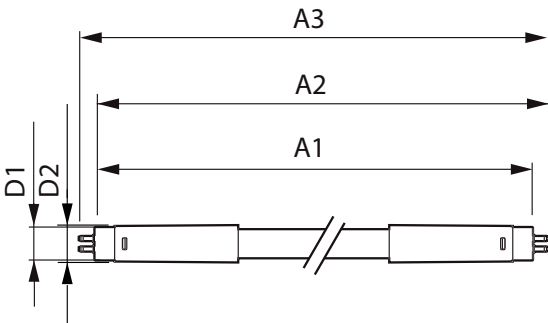

Essential LEDtube

Energy consumption kWh/1,000 hours 16 kWh

Product Data

Full product code	871869673206900
Order product name	CorePro LEDtube 1200mm 16W865 G5 I APR
EAN/UPC – product	8718696732069
Order code	73206900

SAP numerator – quantity per pack	1
Numerator – packs per outer box	20
SAP material	929001381108
SAP net weight (piece)	0.124 kg

Dimensional drawing

CorePro LEDtube 1200mm 16W865 G5 I APR

Product	D1	D2	A1	A2	A3
CorePro LEDtube 1200mm 16W865 G5 I APR	15.8 mm	19 mm	1149 mm	1156.1 mm	1163.2 mm

Photometric data