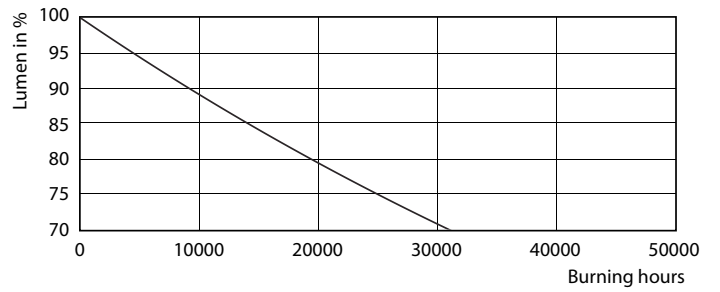

ESSENTIAL LEDtube 8-16W G5 830-865 APR