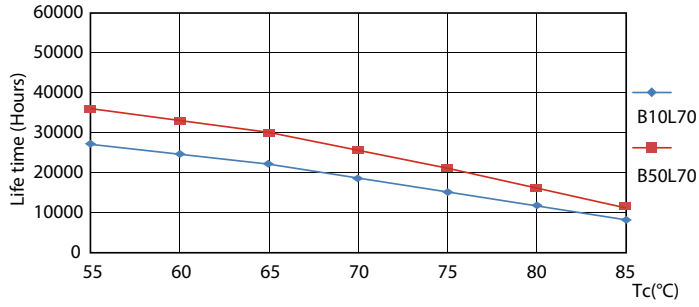

Product data

General Information		Warm-up time to 60% light (nom.)		0.5 s
Cap base	G5 [G5]	Power factor (nom.)	0.92	
EU RoHS compliant	Yes	Voltage (Nom)	100–240 V	
Nominal lifetime (nom.)	30000 h	Temperature		
Switching cycle	50,000X	T-ambient (max.)	45 °C	
Light Technical		T-ambient (min.)	-20 °C	
Colour Code	865 [CCT of 6,500 K]	T storage (max.)	65 °C	
Beam Angle (Nom)	200 °	T storage (min.)	-40 °C	
Luminous flux (nom.)	2100 lm	T-Case maximum (nom.)	70 °C	
Colour designation	Cool Daylight	Controls and Dimming		
Correlated Colour Temperature (Nom)	6500 K	Dimmable	No	
Luminous efficacy (rated) (nom.)	131.00 lm/W	Mechanical and Housing		
Colour consistency	<6	Product length	1200 mm	
Colour rendering index (nom.)	80	Bulb shape	Tube, double-ended	
LLMF at end of nominal lifetime (nom.)	70 %	Approval and Application		
Operating and Electrical		Energy-saving product	Yes	
Input frequency	50 to 60 Hz	Approval marks	CE marking RoHS compliance KEMA Keur certificate	
Power (Rated) (Nom)	16 W			
Lamp current (max.)	179 mA			
Lamp current (min.)	77 mA			
Starting time (nom.)	0.5 s			

Photometric data

General Uniform Lighting 1 - T80 TYP. AVERAGE BEAM SPREAD (10°)

ESSENTIAL LEDtube 16W G5 865 APR

ESSENTIAL LEDtube 8W G5 865 APR

ESSENTIAL LEDtube 16W G5 840 APR

Essential LEDtube

Lifetime

ESSENTIAL LEDtube 8-16W G5 830-865 APR