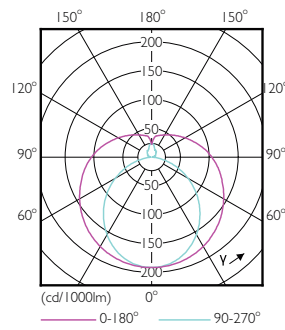

Product data

General Information	
Cap base	G13 [Medium Bi-Pin Fluorescent]
EU RoHS compliant	Yes
Nominal lifetime (nom.)	30000 h
Switching cycle	200,000X
Light Technical	
Colour Code	865 [CCT of 6,500 K]
Beam Angle (Nom)	240 °
Luminous flux (nom.)	2100 lm
Colour designation	Cool Daylight
Correlated Colour Temperature (Nom)	6500 K
Luminous efficacy (rated) (nom.)	116.00 lm/W
Colour consistency	<6
Colour rendering index (nom.)	80
LLMF at end of nominal lifetime (nom.)	70 %
Operating and Electrical	
Input frequency	50 to 60 Hz
Power (Rated) (Nom)	18 W
Starting time (nom.)	0.5 s
Warm-up time to 60% light (nom.)	0.5 s
Power factor (nom.)	0.9

Voltage (Nom)	220–240 V
Temperature	
T-ambient (max.)	45 °C
T-ambient (min.)	-20 °C
T storage (max.)	65 °C
T storage (min.)	-40 °C
T-Case maximum (nom.)	65 °C
Controls and Dimming	
Dimmable	No
Mechanical and Housing	
Product length	1200 mm
Bulb shape	Tube, double-ended
Approval and Application	
Energy-saving product	Yes
Approval marks	CE marking RoHS compliance KEMA Keur certificate
Energy consumption kWh/1,000 hours	18 kWh

Numerator – packs per outer box	10
SAP material	929001383508
SAP net weight (piece)	0.180 kg

Dimensional drawing

CorePro LEDtube HO 1200mm 18W865T8 AP

Product	D1	D2	A1	A2	A3
CorePro LEDtube HO 1200mm 18W865T8 AP	25.7 mm	28 mm	1198 mm	1205 mm	1212 mm

Photometric data

LEDtubes, TLED T12 120-277V 20W 6500K G13

ESSENTIAL LEDtube HO 18W G13 865 T8 AP

ESSENTIAL LEDtube HO 18W G13 865 T8 AP

Essential LEDtube

Lifetime

ESSENTIAL LEDtube HO 18W G13 865 T8 AP

ESSENTIAL LEDtube HO 18W G13 865 T8 AP