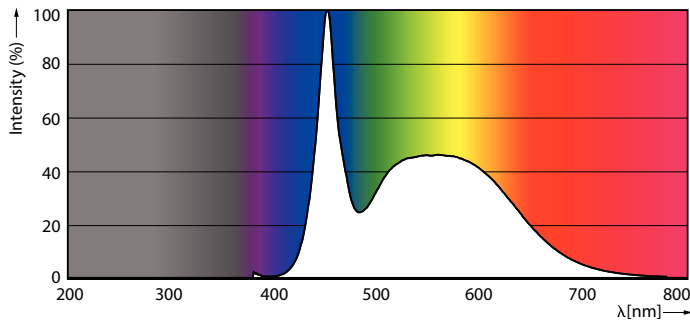

Photometric data

LEDtubes, TLED T12 120-277V 20W 6500K G13