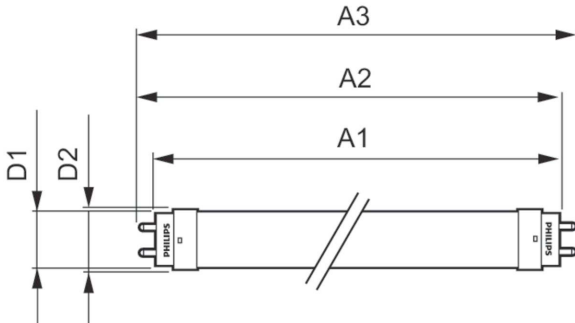

Product data

General Information	
Cap base	G13 [Medium Bi-Pin Fluorescent]
EU RoHS compliant	Yes
Nominal lifetime (nom.)	30000 h
Switching cycle	200,000X
Light Technical	
Colour Code	865 [CCT of 6,500 K]
Beam Angle (Nom)	240 °
Luminous flux (nom.)	2100 lm
Colour designation	Cool Daylight
Correlated Colour Temperature (Nom)	6500 K
Luminous efficacy (rated) (nom.)	116.00 lm/W
Colour consistency	<6
Colour rendering index (nom.)	80
LLMF at end of nominal lifetime (nom.)	70 %
Operating and Electrical	
Input frequency	50 to 60 Hz
Power (Rated) (Nom)	18 W
Starting time (nom.)	0.5 s
Warm-up time to 60% light (nom.)	0.5 s
Power factor (nom.)	0.9

Voltage (Nom)	220–240 V
Temperature	
T-ambient (max.)	45 °C
T-ambient (min.)	-20 °C
T storage (max.)	65 °C
T storage (min.)	-40 °C
T-Case maximum (nom.)	65 °C
Controls and Dimming	
Dimmable	No
Mechanical and Housing	
Product length	1200 mm
Bulb shape	Tube, double-ended
Approval and Application	
Energy-saving product	Yes
Approval marks	CE marking RoHS compliance KEMA Keur certificate
Energy consumption kWh/1,000 hours	18 kWh

Essential LEDtube

Product Data

Full product code	871869673404900
Order product name	CorePro LEDtube HO 1200mm 18W865T8 AP
EAN/UPC – product	8718696734049
Order code	73404900
SAP numerator – quantity per pack	1

Numerator – packs per outer box	10
SAP material	929001383508
SAP net weight (piece)	0.180 kg

Dimensional drawing

CorePro LEDtube HO 1200mm 18W865T8 AP

Product	D1	D2	A1	A2	A3
CorePro LEDtube HO 1200mm 18W865T8 AP	25.7 mm	28 mm	1198 mm	1205 mm	1212 mm